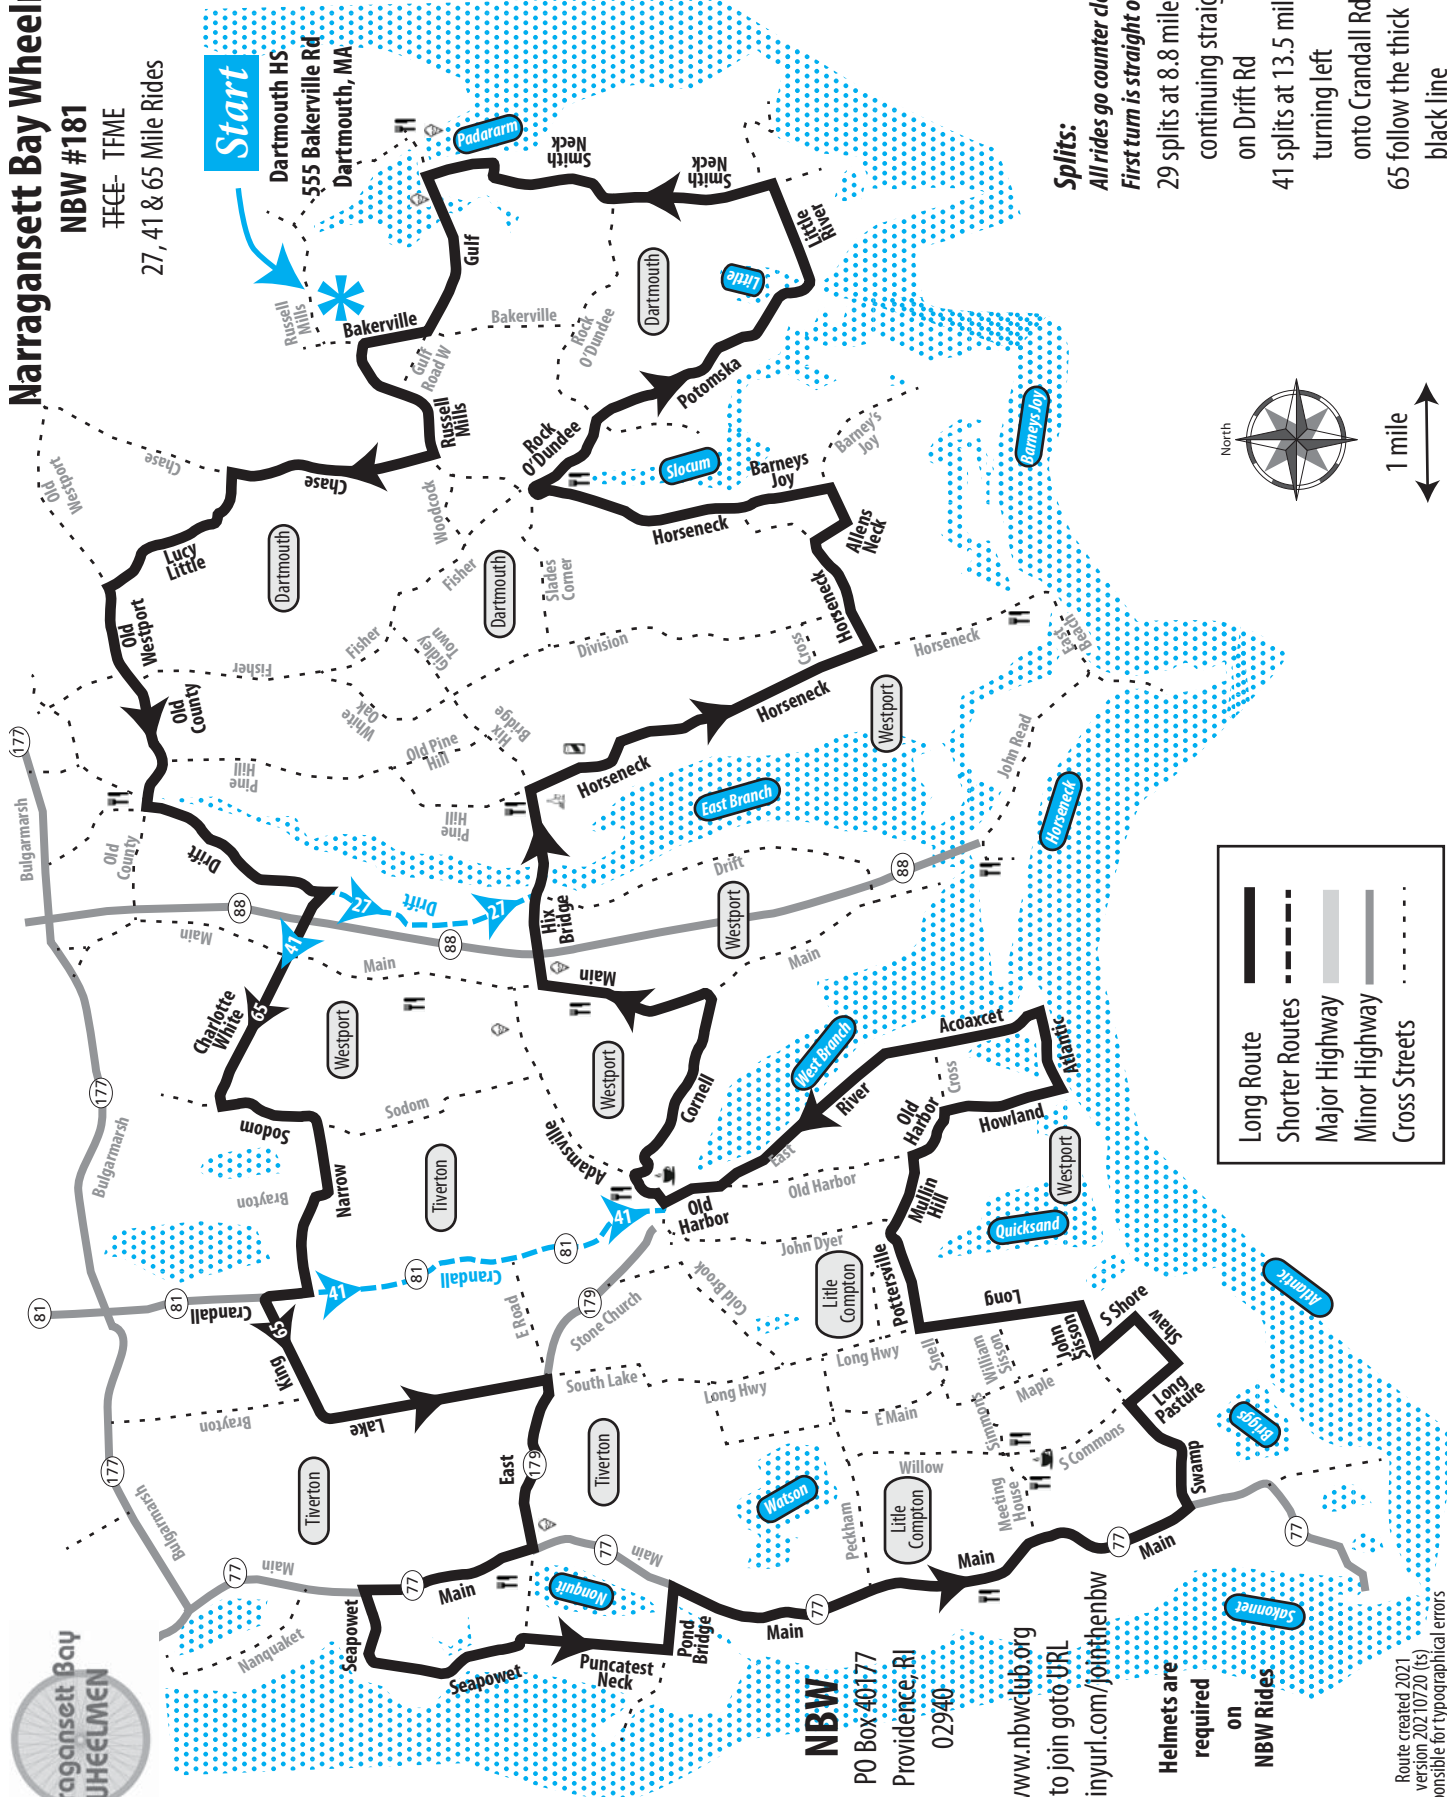

Narragansett Bay Wheelmen

NBW #181

TFCE- TFME

27, 41 & 65 Mile Rides

Start

Dartmouth HS
555 Bakerville Rd
Dartmouth, MA

Splits:

All rides go counter clockwise

First turn is straight out of lot

29 splits at 8.8 miles

continuing straight

on Drift Rd

41 splits at 13.5 miles

turning left

onto Crandall Rd - RT 81

65 follow the thick

black line

	Long Route
	Shorter Routes
	Major Highway
	Minor Highway
	Cross Streets

NBW
PO Box 40177
Providence, RI
02940

www.nbwclub.org
to join goto URL
www.tinyurl.com/jointhenbw

Helmets are required on NBW Rides

Route created 2021
version 20210720 (fs)
not responsible for typographical errors