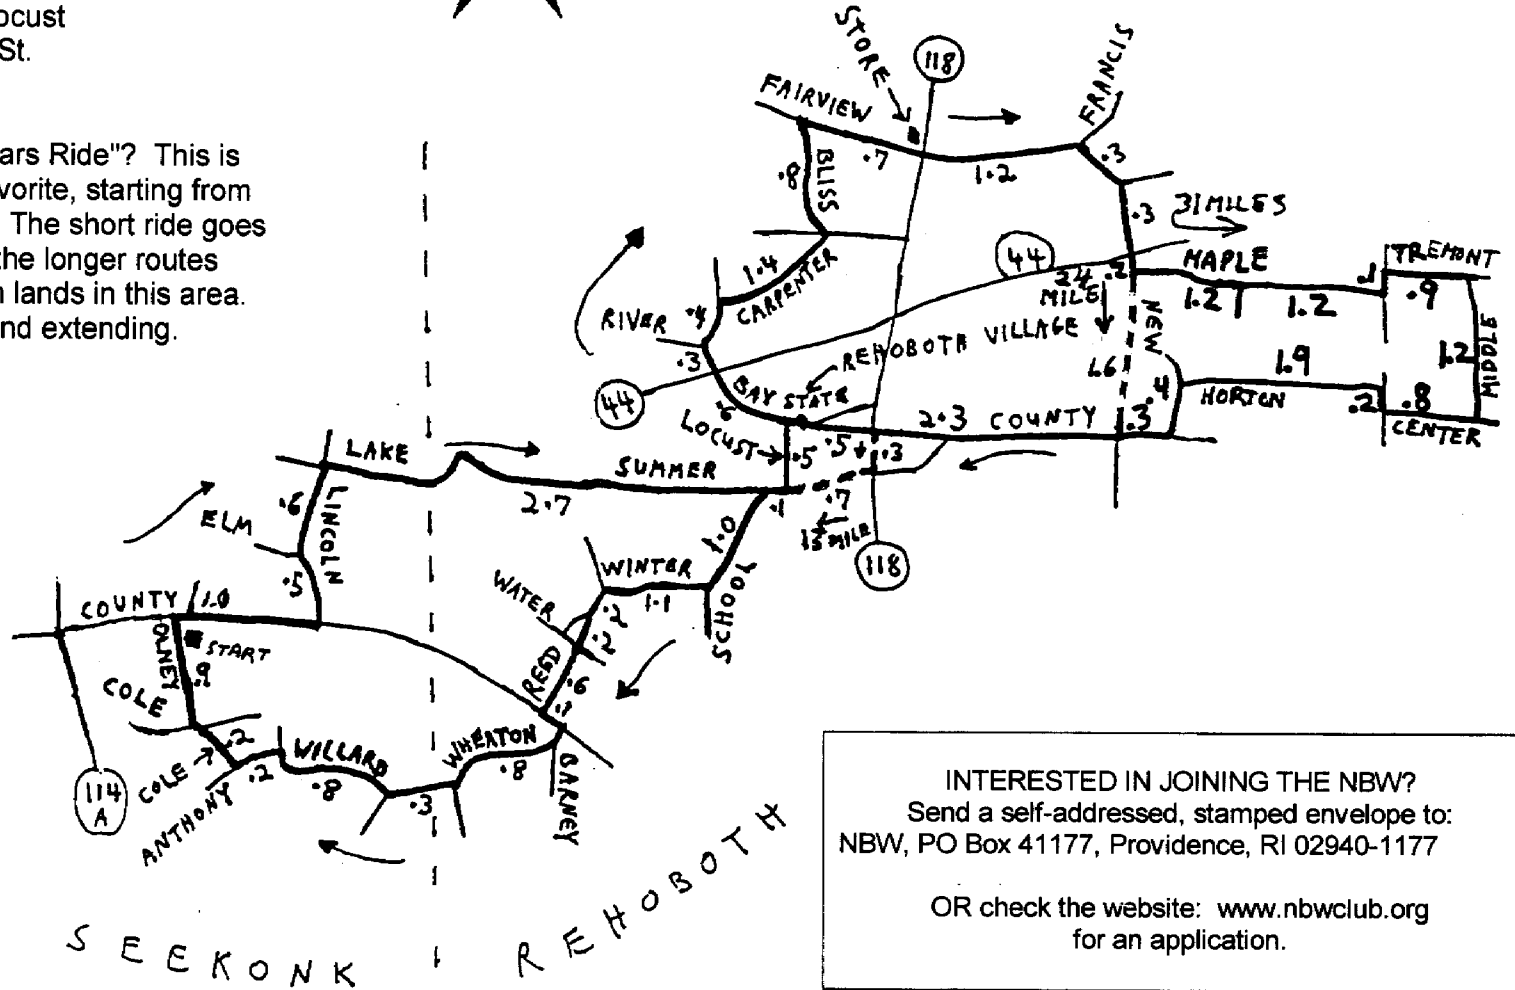

NARRAGANSETT BAY WHEELMEN #91
SEEKONK EAST RIDE
Seekonk - Rehoboth

13 - 24 - 31 Miles

START: Briarwood Plaza, County Rd, Seekonk, MA

13 miles: Right on Bay State from Locust

24 miles: Left on Bay State from Locust

31 miles: Left on Maple from New St.

SCENIC NOTES:

Do you remember the "DJ Handlebars Ride"? This is a revised version of that old club favorite, starting from Seekonk and riding into Rehoboth. The short ride goes through old Rehoboth Village, and the longer routes take you around the remaining farm lands in this area. Thanks to Bob Paiva for updating and extending.

N

INTERESTED IN JOINING THE NBW?
Send a self-addressed, stamped envelope to:
NBW, PO Box 41177, Providence, RI 02940-1177

OR check the website: www.nbwclub.org
for an application.

HELMETS ARE REQUIRED TO
PREVENT SERIOUS HEAD INJURIES.