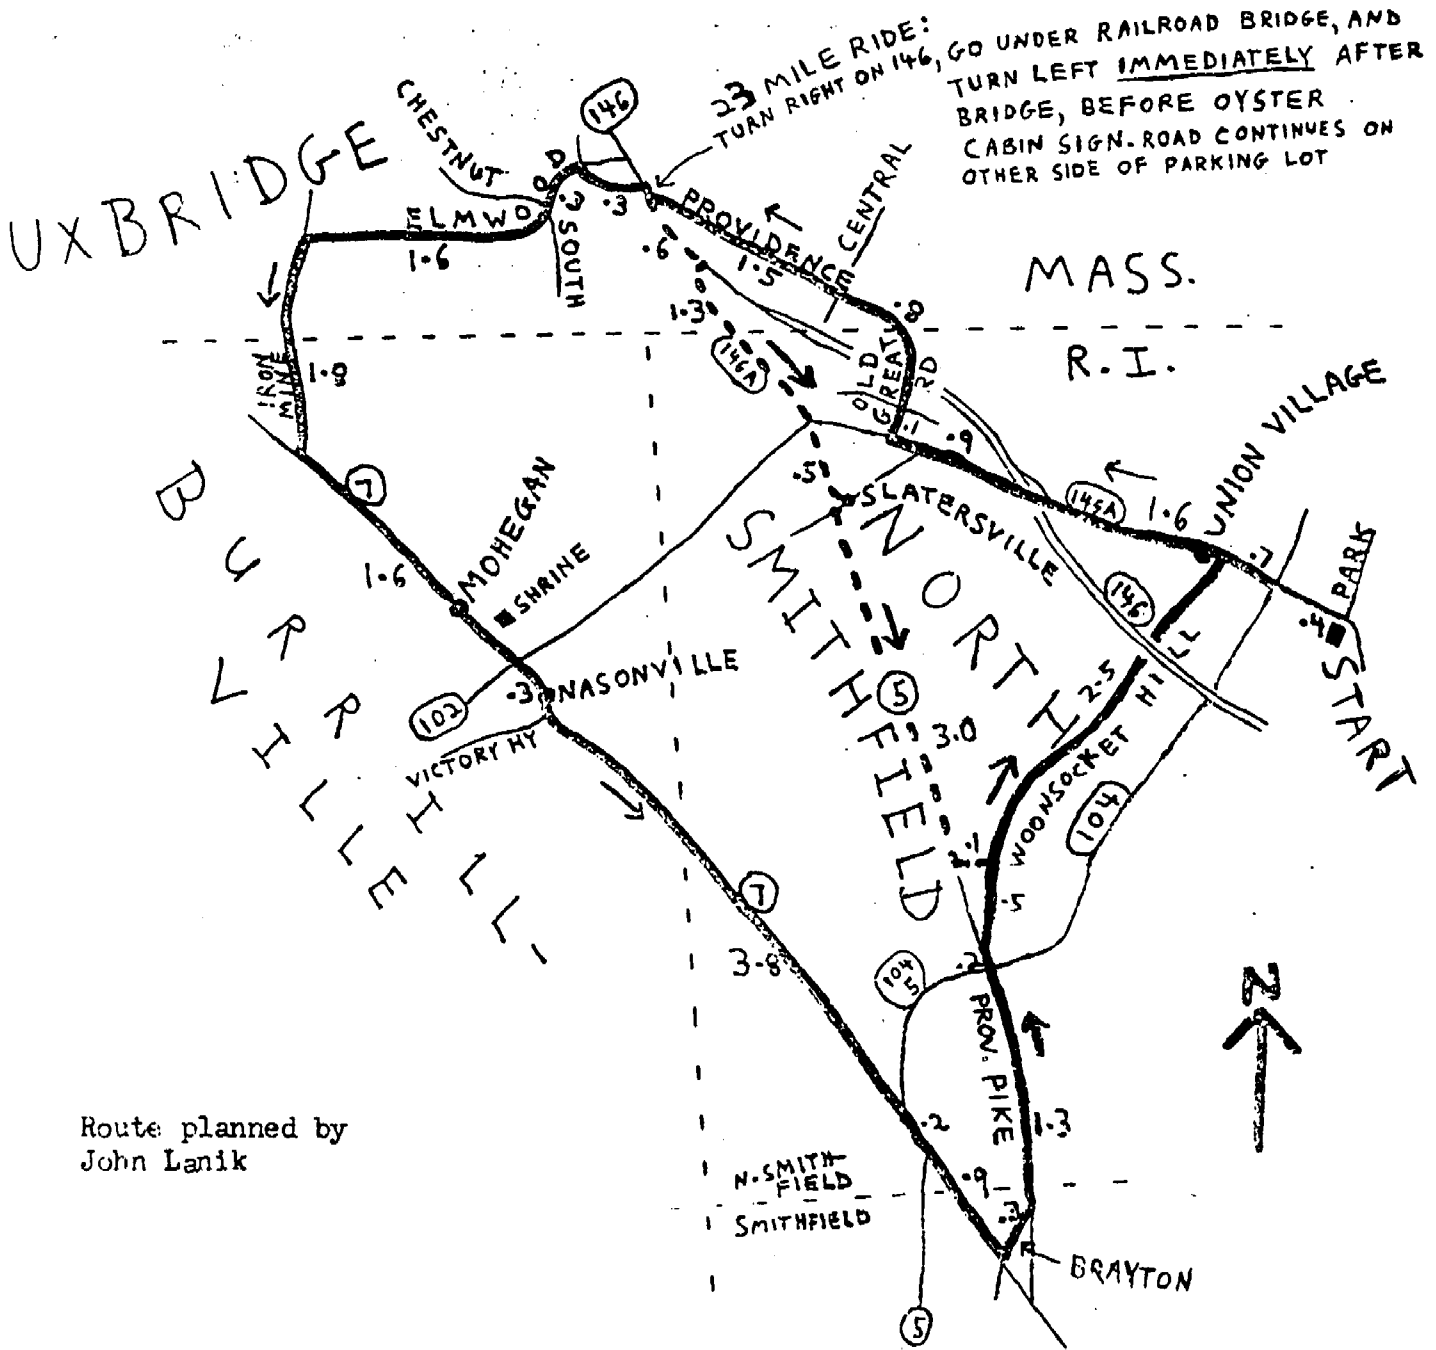

NARRAGANSETT BAY WHEELMEN #68

NORTH SMITHFIELD-UXBRIDGE-BHRRILLVILLE #2 15 and 23 miles
Start: Mammoth Mart/Kings, Rt. 146A, N. Smithfield

15 miles: At end of Providence St., turn left on 146, go .6 mile, and right on 146A.

Food: Country store in Nasonville
Burger Chef, Howard Johnson's at end

Route planned by
John Lanik

INTERESTED IN JOINING THE NBW?
 Send a stamped, self-addressed envelope to:
 NBW, PO Box 41177, Providence, RI 02940
 or
 check our website: www.nbwclub.org
 for an application