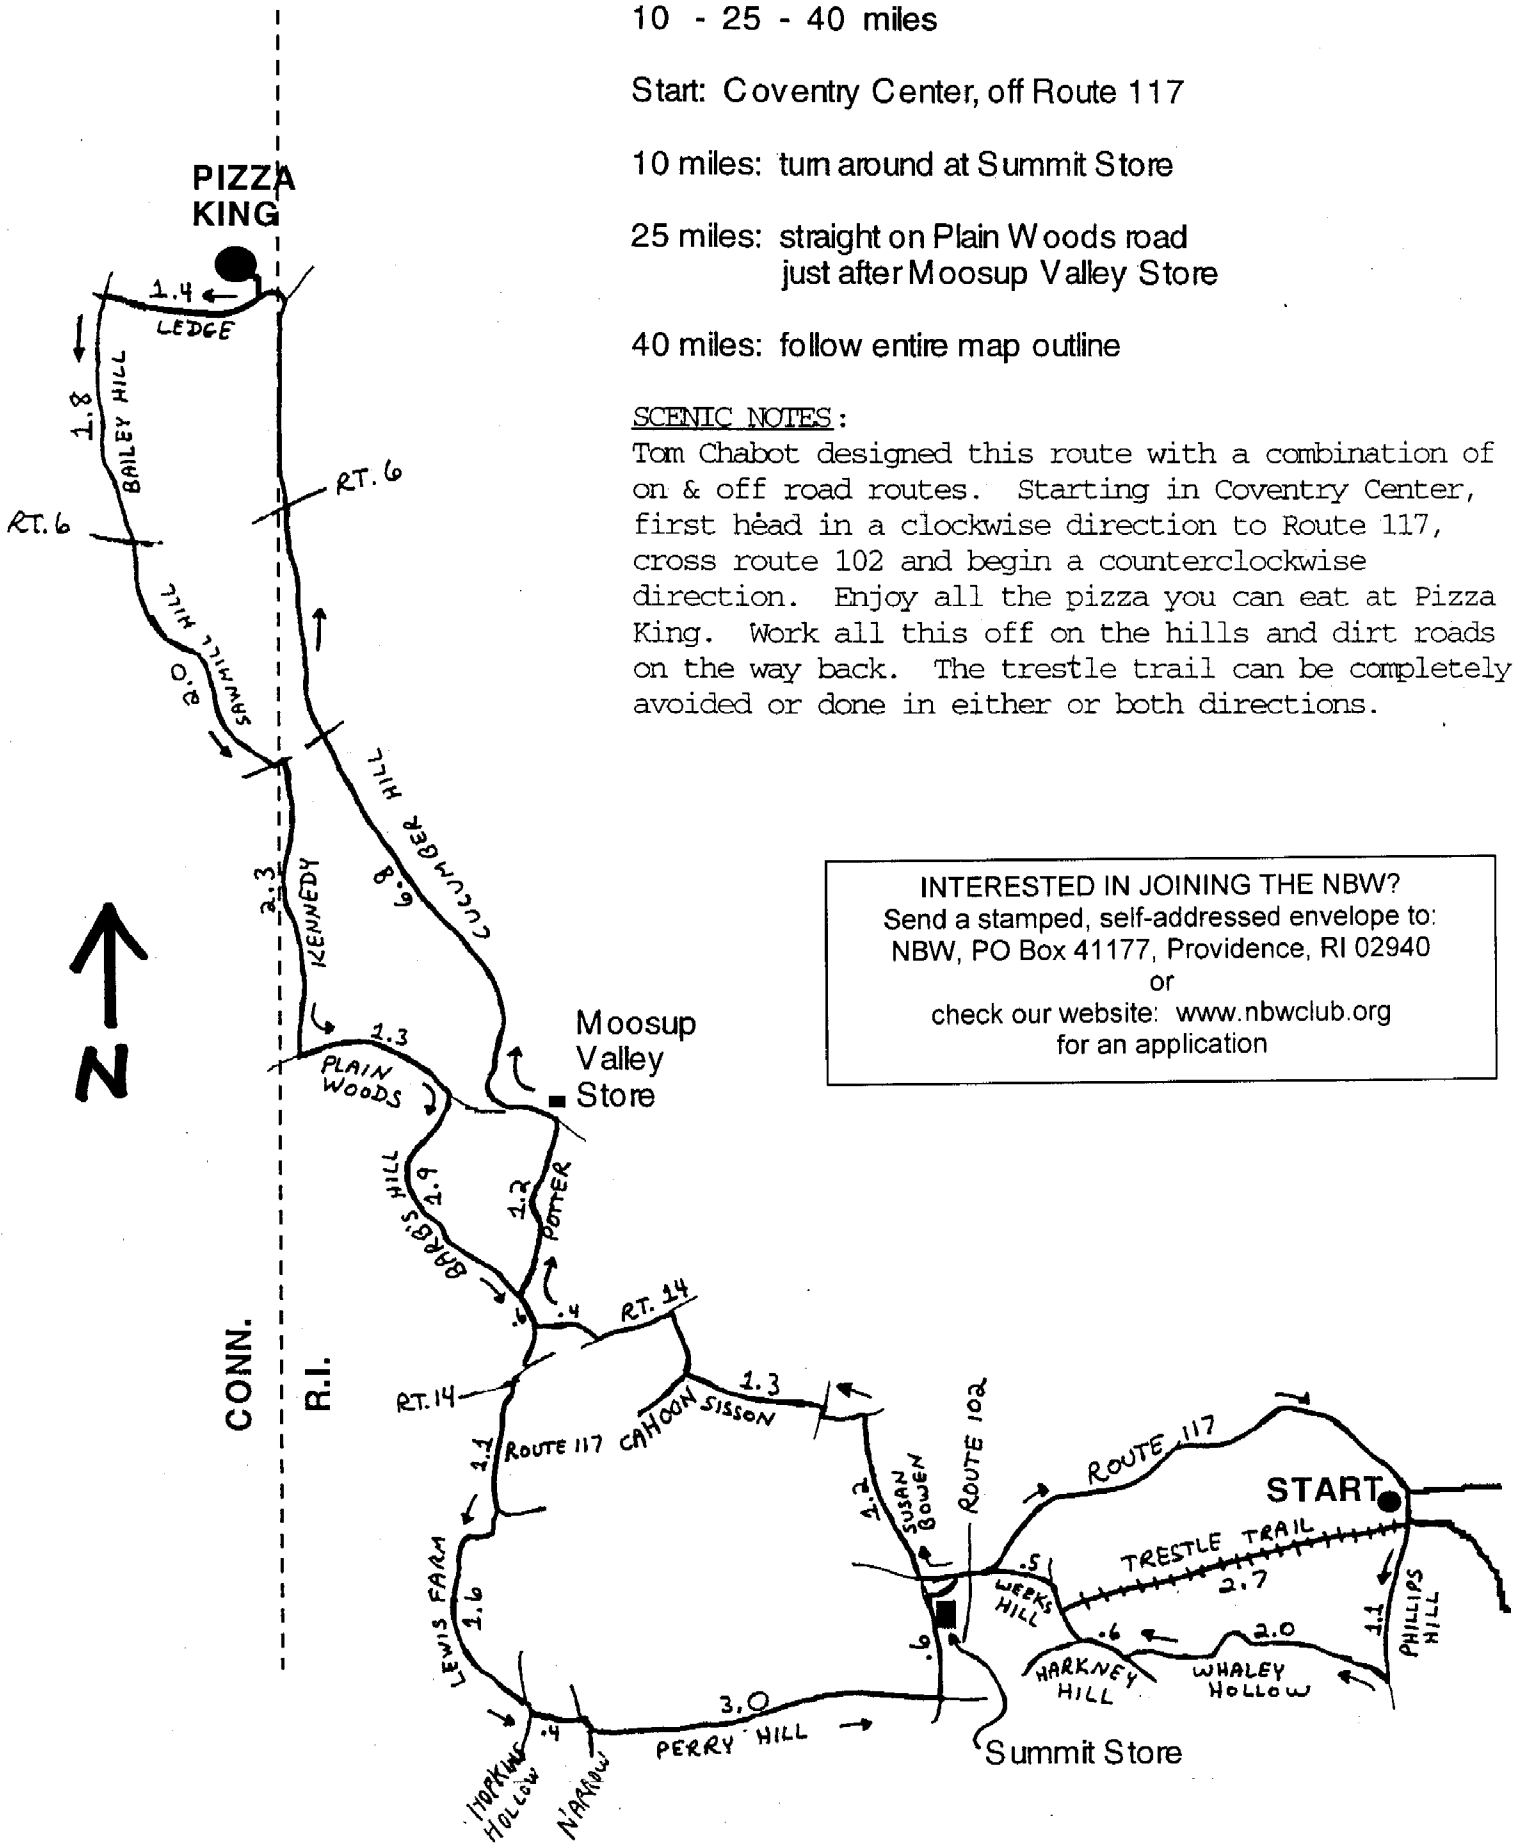

NARRAGANSETT BAY WHEELMEN #21 Rev 4/06

Great Pizza Ride

10 - 25 - 40 miles

Start: Coventry Center, off Route 117

10 miles: turn around at Summit Store

25 miles: straight on Plain Woods road just after Moosup Valley Store

40 miles: follow entire map outline

SCENIC NOTES:

Tom Chabot designed this route with a combination of on & off road routes. Starting in Coventry Center, first head in a clockwise direction to Route 117, cross route 102 and begin a counterclockwise direction. Enjoy all the pizza you can eat at Pizza King. Work all this off on the hills and dirt roads on the way back. The trestle trail can be completely avoided or done in either or both directions.