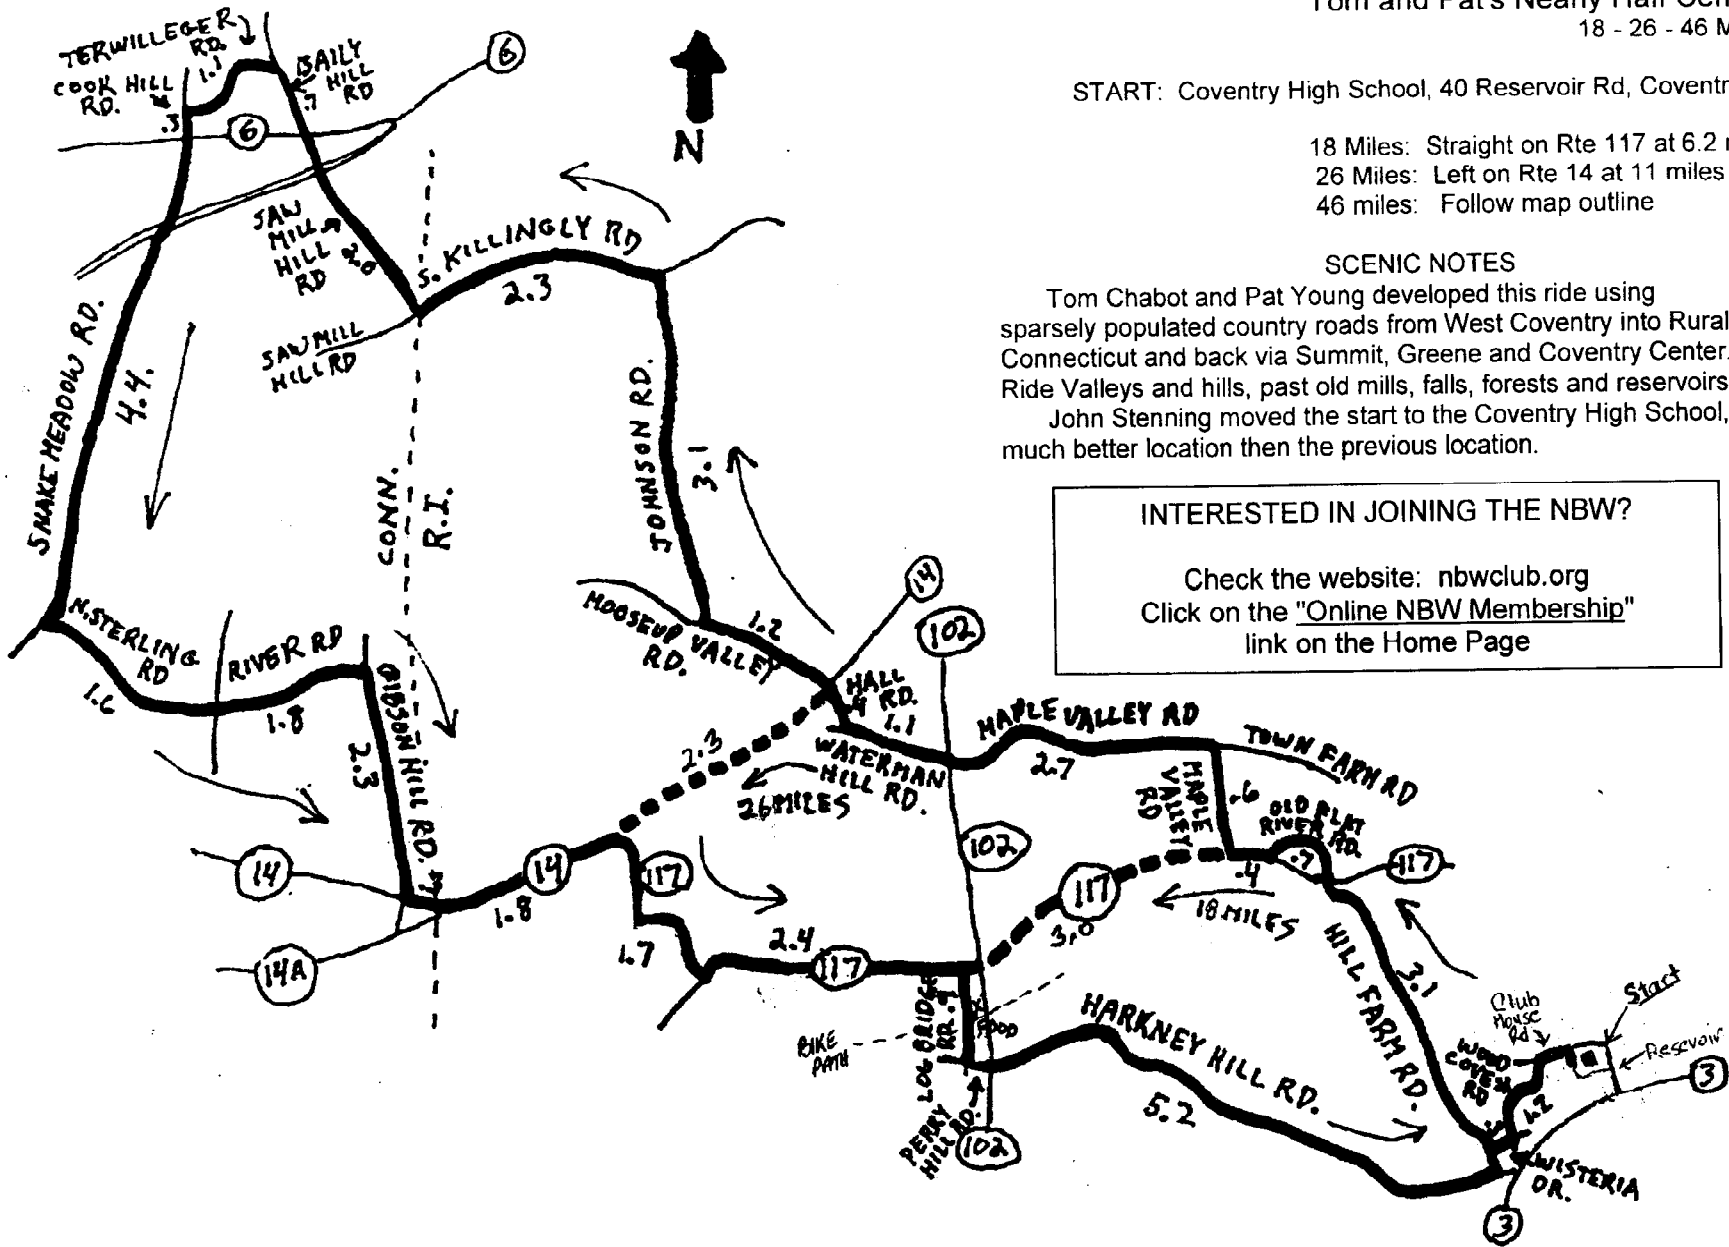

Tom and Pat's Nearly Half Century
18 - 26 - 46 Miles

START: Coventry High School, 40 Reservoir Rd, Coventry, RI

- 18 Miles: Straight on Rte 117 at 6.2 miles
- 26 Miles: Left on Rte 14 at 11 miles
- 46 miles: Follow map outline

SCENIC NOTES

Tom Chabot and Pat Young developed this ride using sparsely populated country roads from West Coventry into Rural Connecticut and back via Summit, Greene and Coventry Center. Ride Valleys and hills, past old mills, falls, forests and reservoirs. John Stenning moved the start to the Coventry High School, a much better location than the previous location.

INTERESTED IN JOINING THE NBW?

Check the website: nbwclub.org
Click on the "Online NBW Membership"
link on the Home Page

HELMETS ARE REQUIRED
ON NBW RIDES