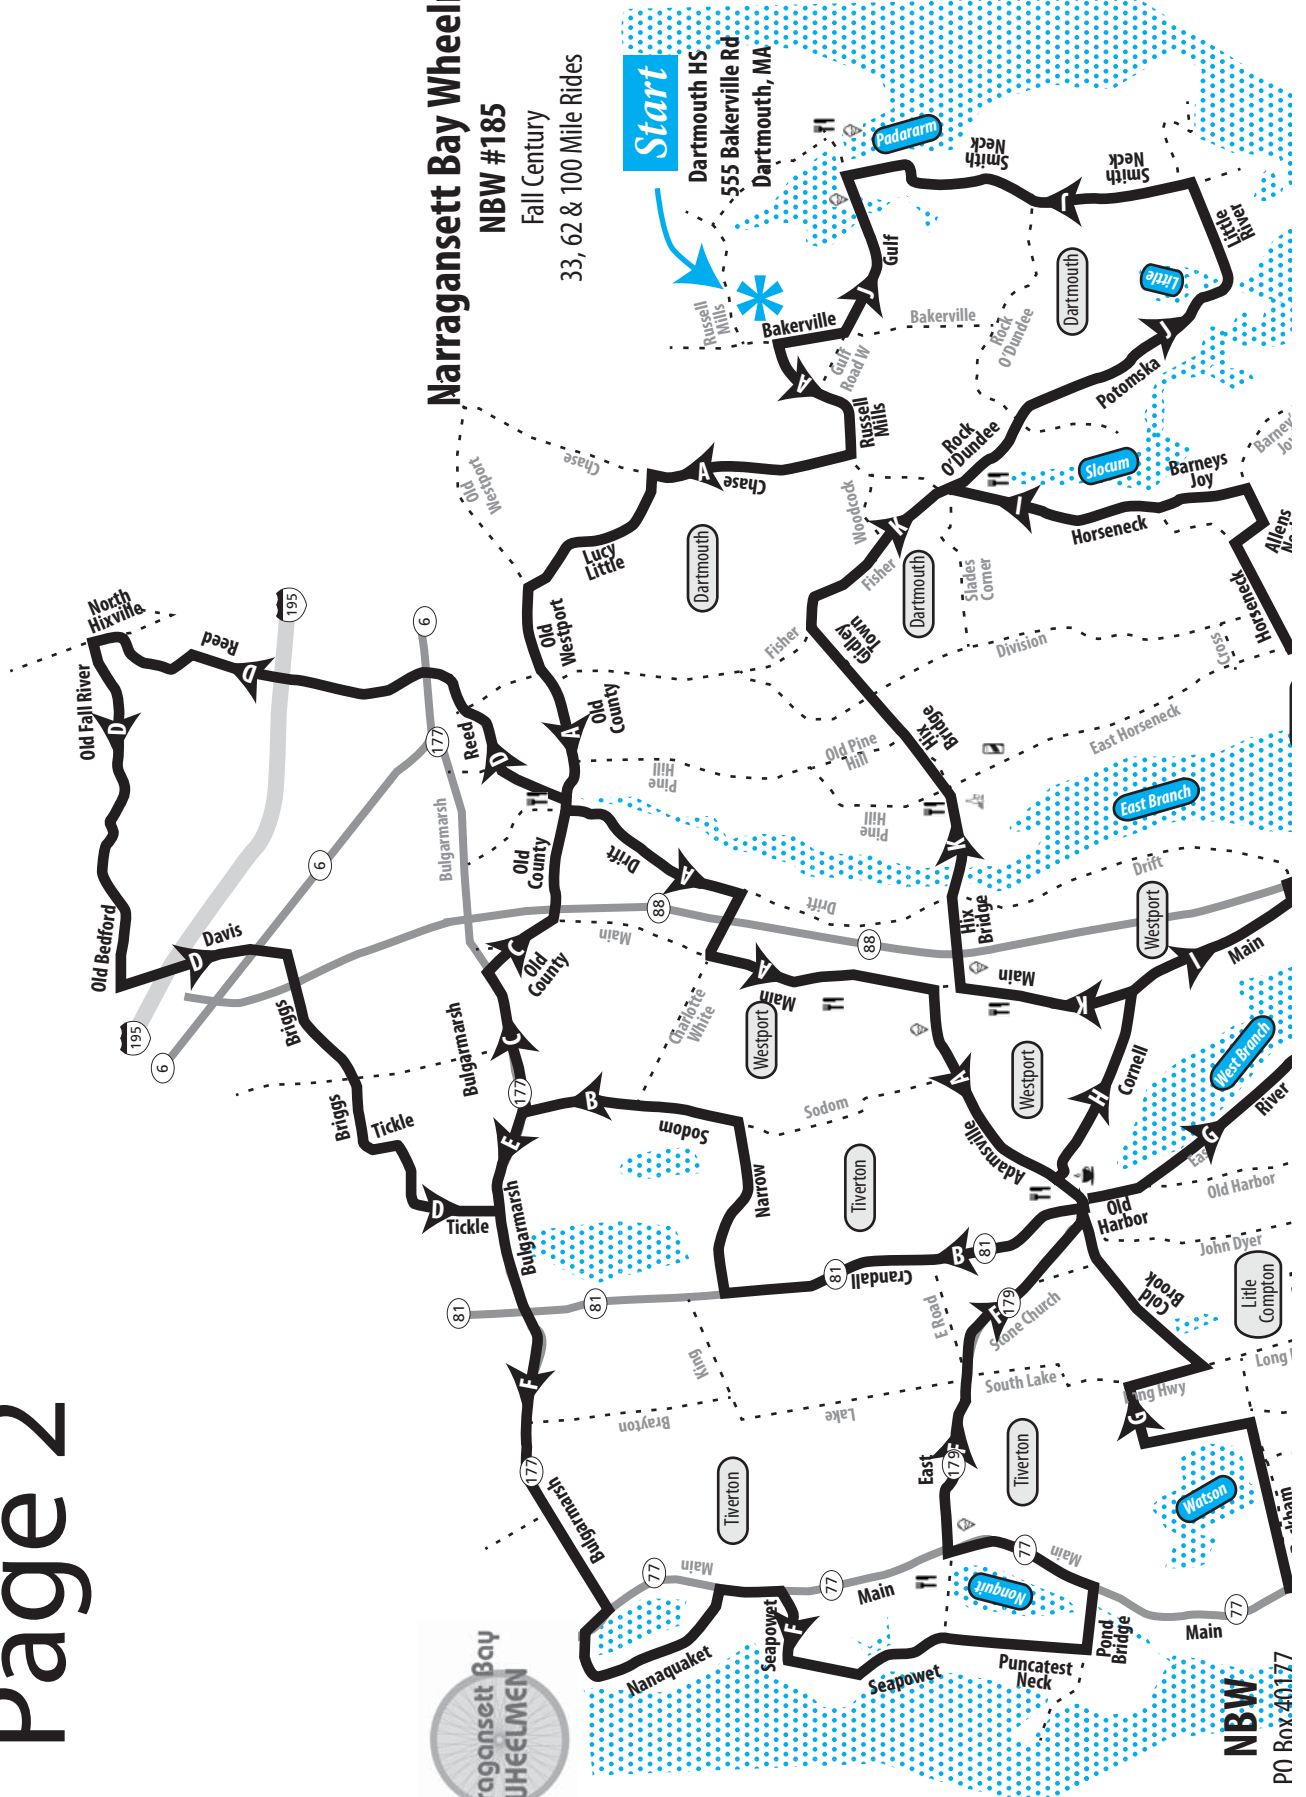

Narragansett Bay Wheelmen

NBW #185

Fall Century

33, 62 & 100 Mile Rides

Start

Dartmouth HS
555 Bakerville Rd
Dartmouth, MA

Page 1

Splits:

All rides go to Amasville for first split

The 33 route goes A, H, K, J

The 62 route goes A, B, E, F, H, I, J

The 100 miles route goes A, B, C, D

F, G, H, I, J

The D Section continues on other side of map

NBW

PO Box 40177

Providence, RI

02940

www.nbwclub.org

to join goto URL

www.tinyurl.com/jointhenbw

Helmets are required on NBW Rides

Route created 2023 by Mike Miller, version 20230827 (TS) not responsible for typographical errors

Narragansett Bay Wheelmen

NBW #185

Fall Century

33, 62 & 100 Mile Rides

NBW

PO Box 40:177