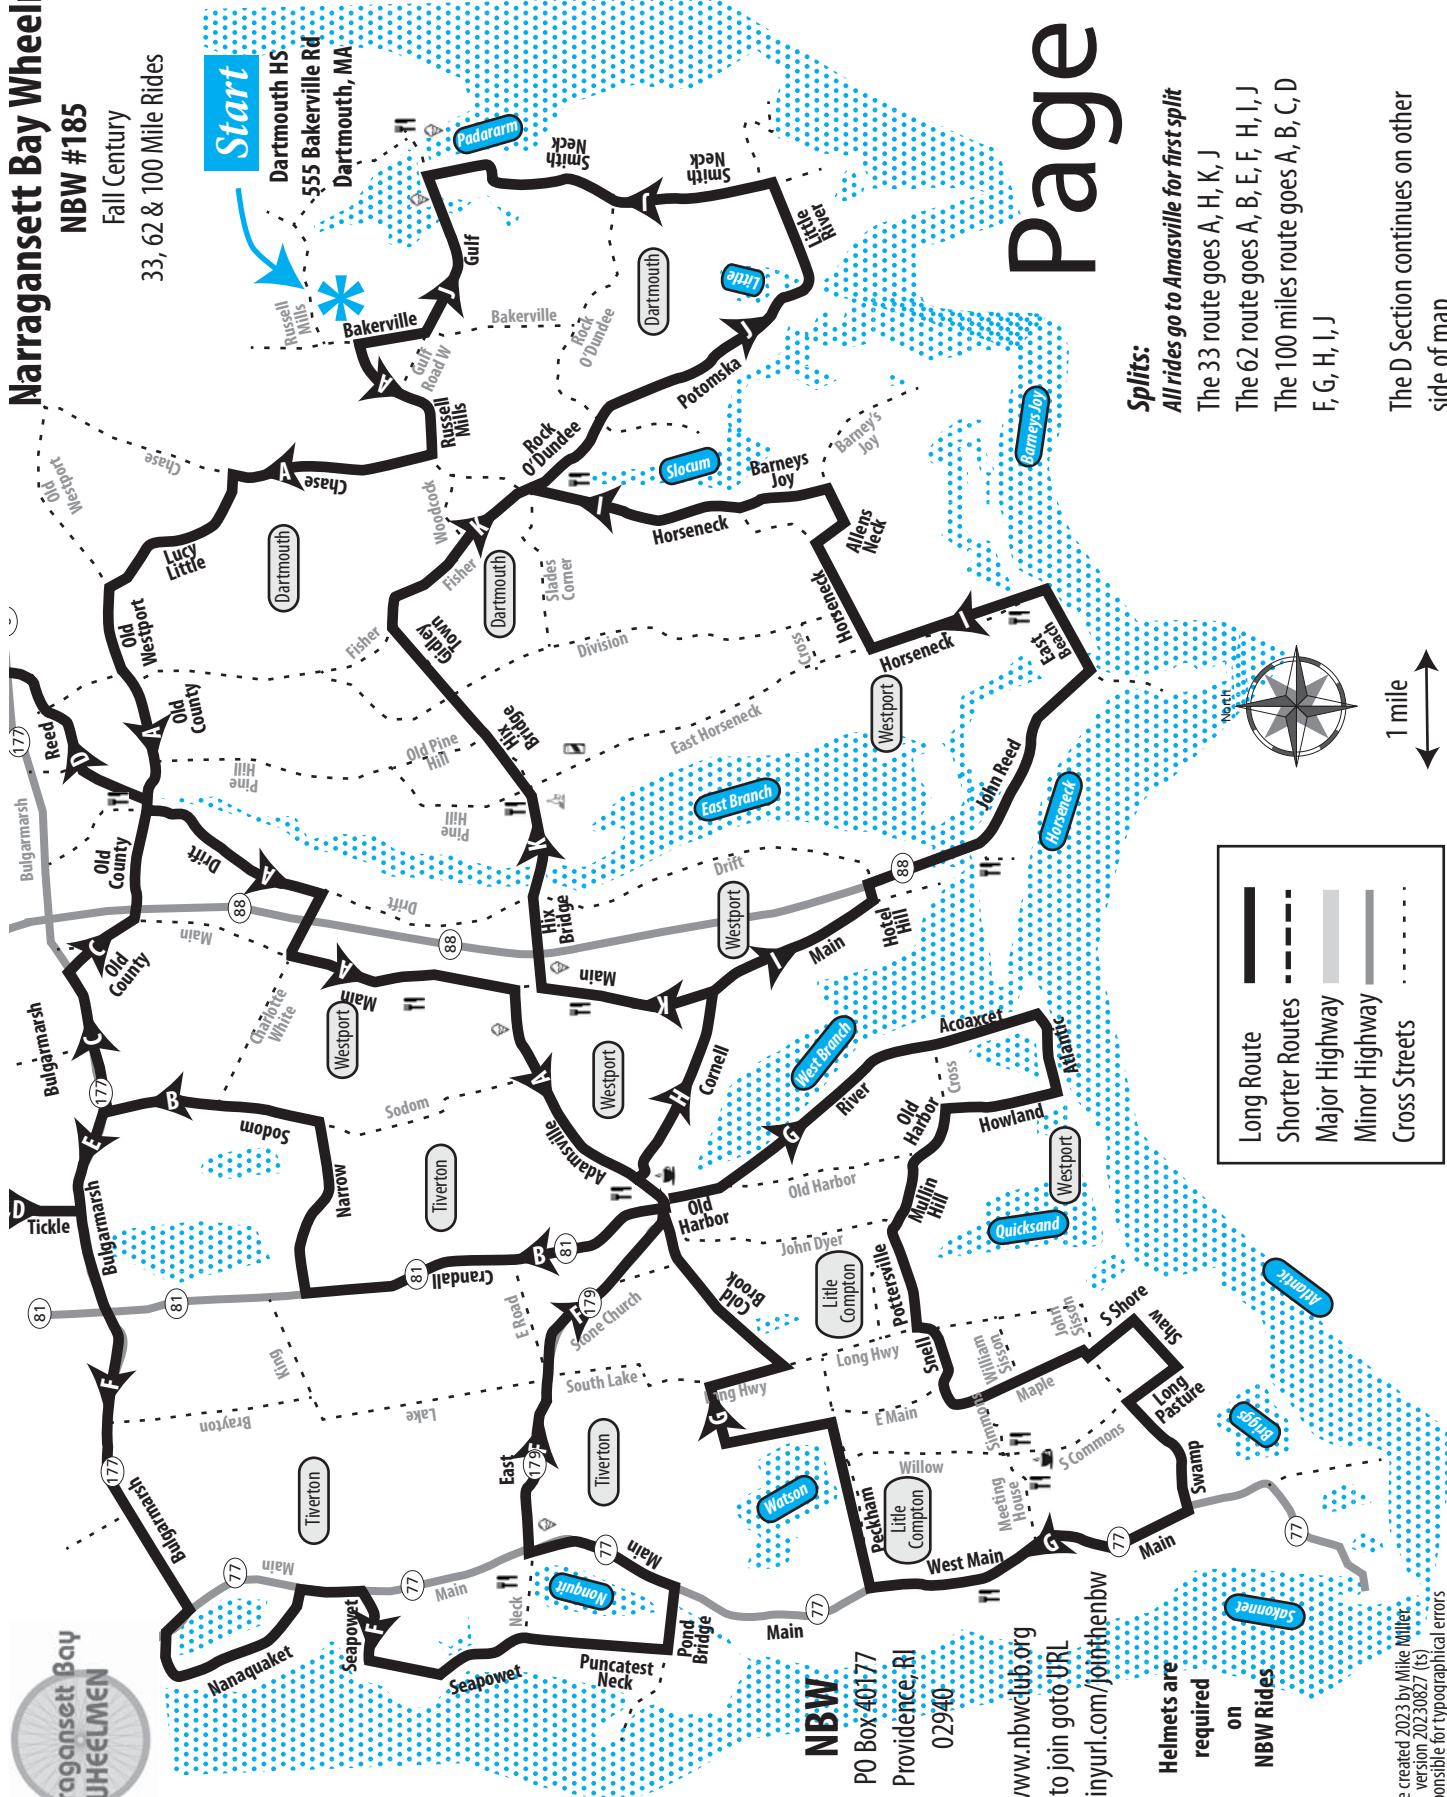

Narragansett Bay Wheelmen

NBW #185

Fall Century

33, 62 & 100 Mile Rides

Start

Dartmouth HS
555 Bakerville Rd
Dartmouth, MA

Page 1

Splits:

All rides go to Amasville for first split

The 33 route goes A, H, K, J

The 62 route goes A, B, E, F, H, I, J

The 100 miles route goes A, B, C, D

F, G, H, I, J

The D Section continues on other side of map

NBW

PO Box 40177

Providence, RI

02940

www.nbwclub.org

to join goto URL

www.tinyurl.com/jointhenbw

Helmets are required on NBW Rides

Route created 2023 by Mike Miller, version 20230827 (TS) not responsible for typographical errors

Narragansett Bay Wheelmen

NBW #185

Fall Century

33, 62 & 100 Mile Rides

NBW

PO Box 40:177