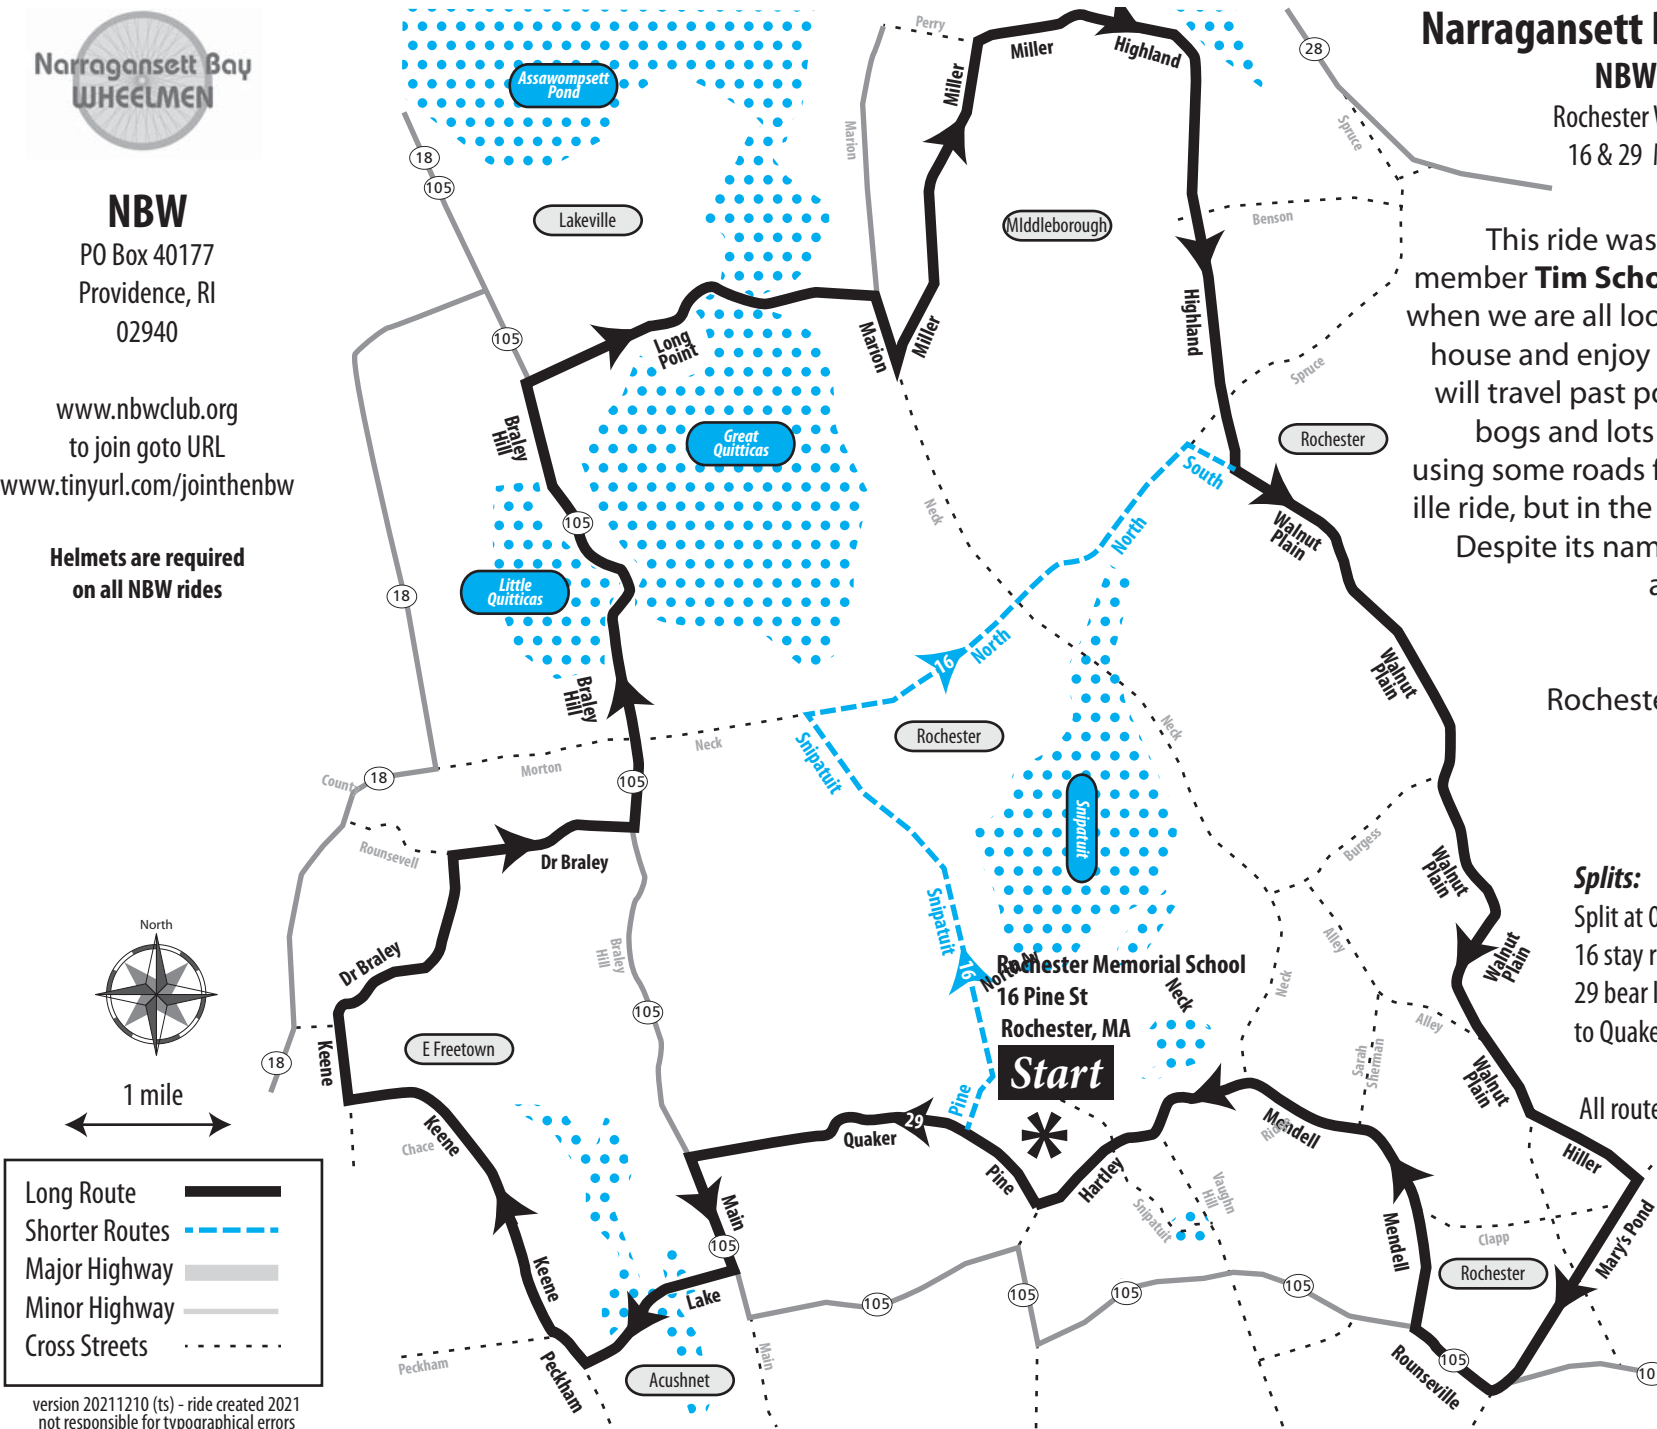

NBW

PO Box 40177
Providence, RI
02940

www.nbwclub.org
to join goto URL
www.tinyurl.com/jointhenbw

**Helmets are required
on all NBW rides**

Narragansett Bay Wheelmen

NBW #178

Rochester Winter Ride

16 & 29 Mile Rides

This ride was developed by club member **Tim Scholz** for a winter ride, when we are all looking to get out the house and enjoy an easy ride. Riders will travel past ponds and cranberry bogs and lots of rock walls, while using some roads from the old Lakeville ride, but in the opposite direction. Despite its name, this ride is lovely anytime of the year.

Ride Start:

Rochester Memorial School
16 Pine St
Rochester, MA

Splits:

Split at 0.2 miles
16 stay right on Pine St
29 bear left onto Andrew Burke Ln
to Quaker Ln

All routes goes clockwise

version 20211210 (ts) - ride created 2021
not responsible for typographical errors