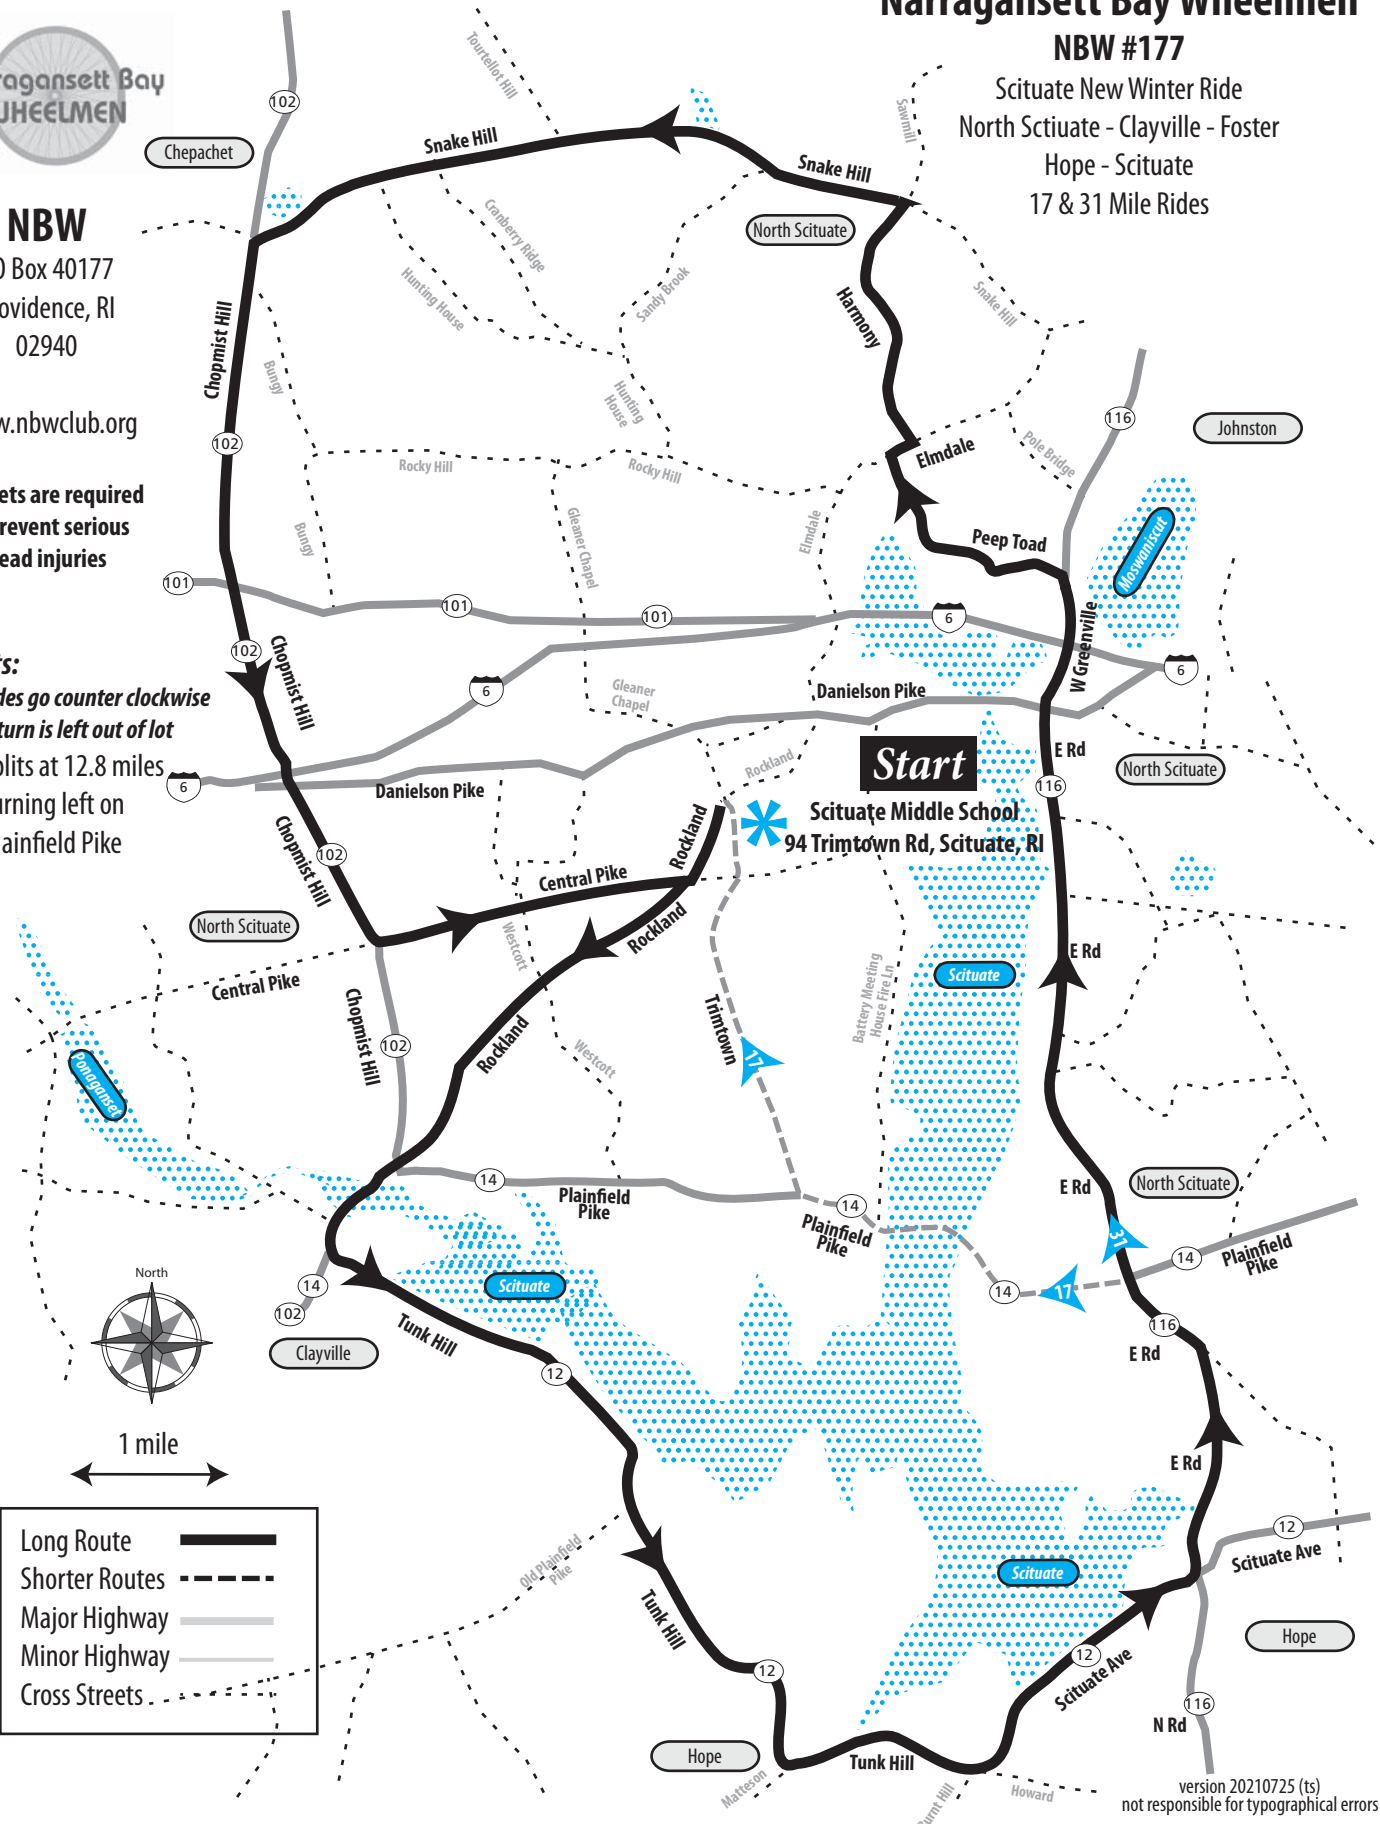

NBW

PO Box 40177
Providence, RI
02940

www.nbwclub.org

Helmets are required
to prevent serious
head injuries

Splits:

All rides go counter clockwise
First turn is left out of lot

17 splits at 12.8 miles
turning left on
Plainfield Pike

Narragansett Bay Wheelmen

NBW #177

Scituate New Winter Ride
North Scituate - Clayville - Foster
Hope - Scituate
17 & 31 Mile Rides

Start
Scituate Middle School
94 Trimtown Rd, Scituate, RI

Long Route	—————
Shorter Routes	- - - - -
Major Highway	—————
Minor Highway	—————
Cross Streets	- - - - -