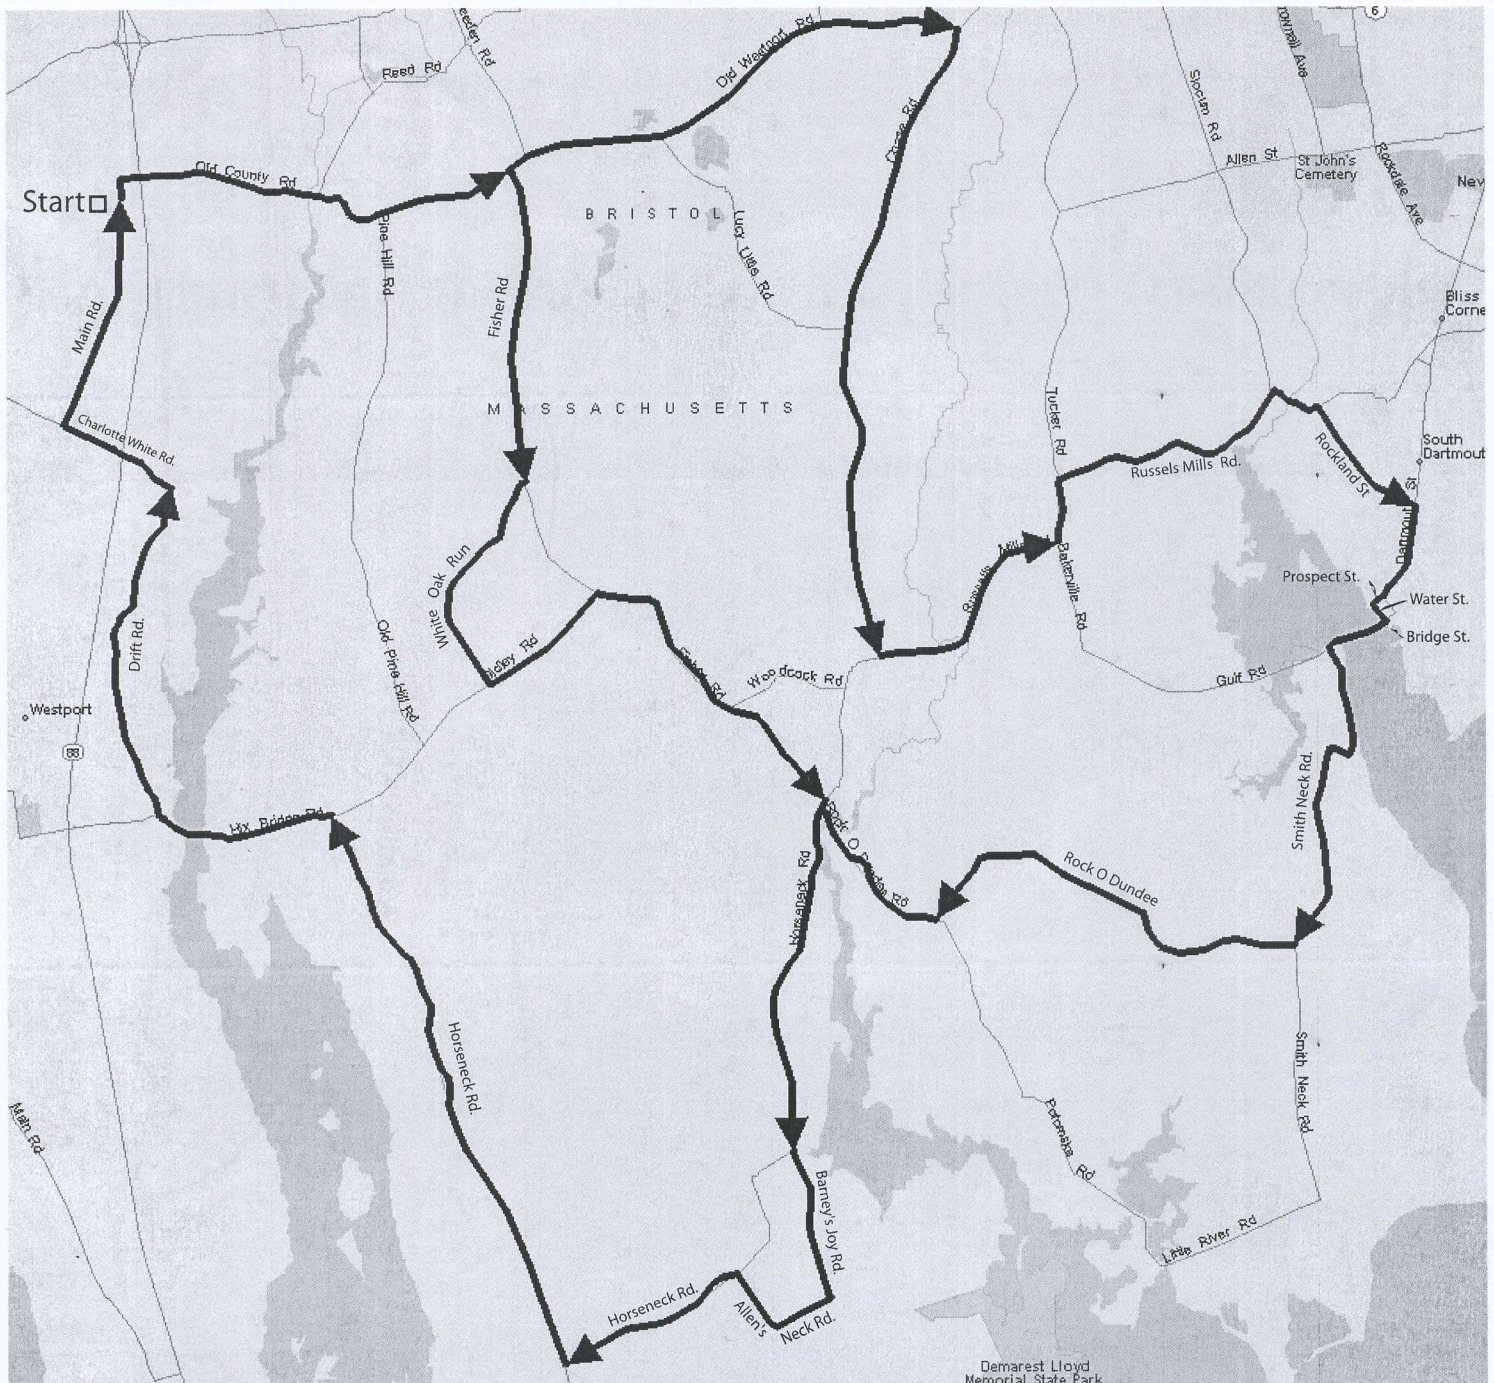

NARRAGANSETT BAY WHEELMEN # 112 Rev 10/2008

Westport-Dartmouth Ride

21 and 32 Miles

Ride Start: Westport School Administration Building 19 Main Rd. Westport, MA

21 miles: Take right turn from Old County Rd onto Fisher Rd

32 miles: Follow outline of map

Ride Description: A quiet, flat, winter ride through woodlands and marshes and quaint villages

INTERESTED IN JOINING THE NBW?

Check the website: nbwclub.org
Click on the "Online NBW Membership"
link on the Home Page