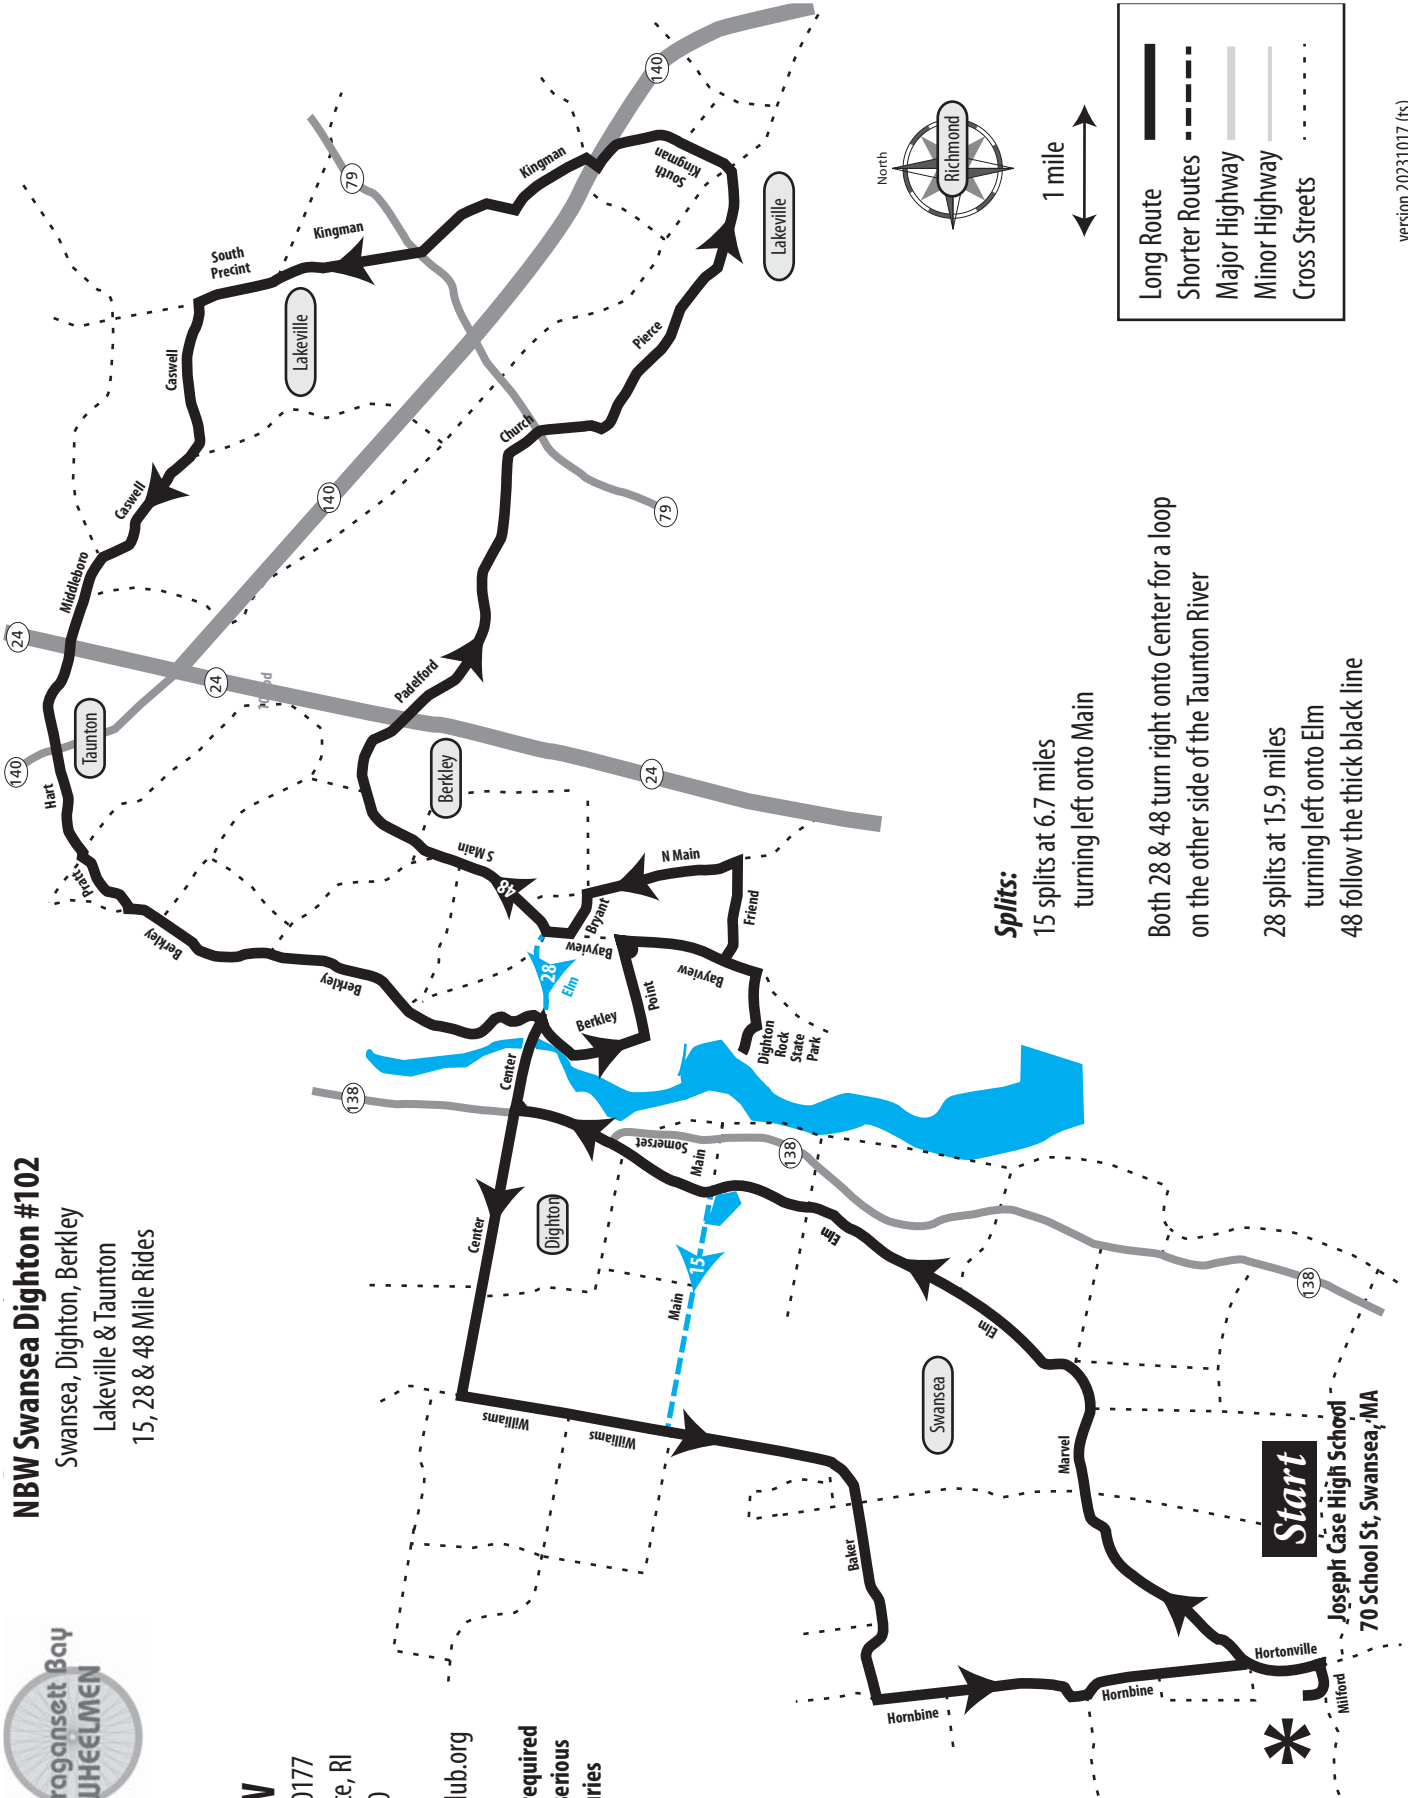

NBW Swansea Dighton #102
 Swansea, Dighton, Berkley
 Lakeville & Taunton
 15, 28 & 48 Mile Rides

NBW

PO Box 40177
 Providence, RI
 02940

www.nbwclub.org

**Helmets are required
 to prevent serious
 head injuries**

Splits:

15 splits at 6.7 miles
 turning left onto Main

Both 28 & 48 turn right onto Center for a loop
 on the other side of the Taunton River

28 splits at 15.9 miles
 turning left onto Elm
 48 follow the thick black line