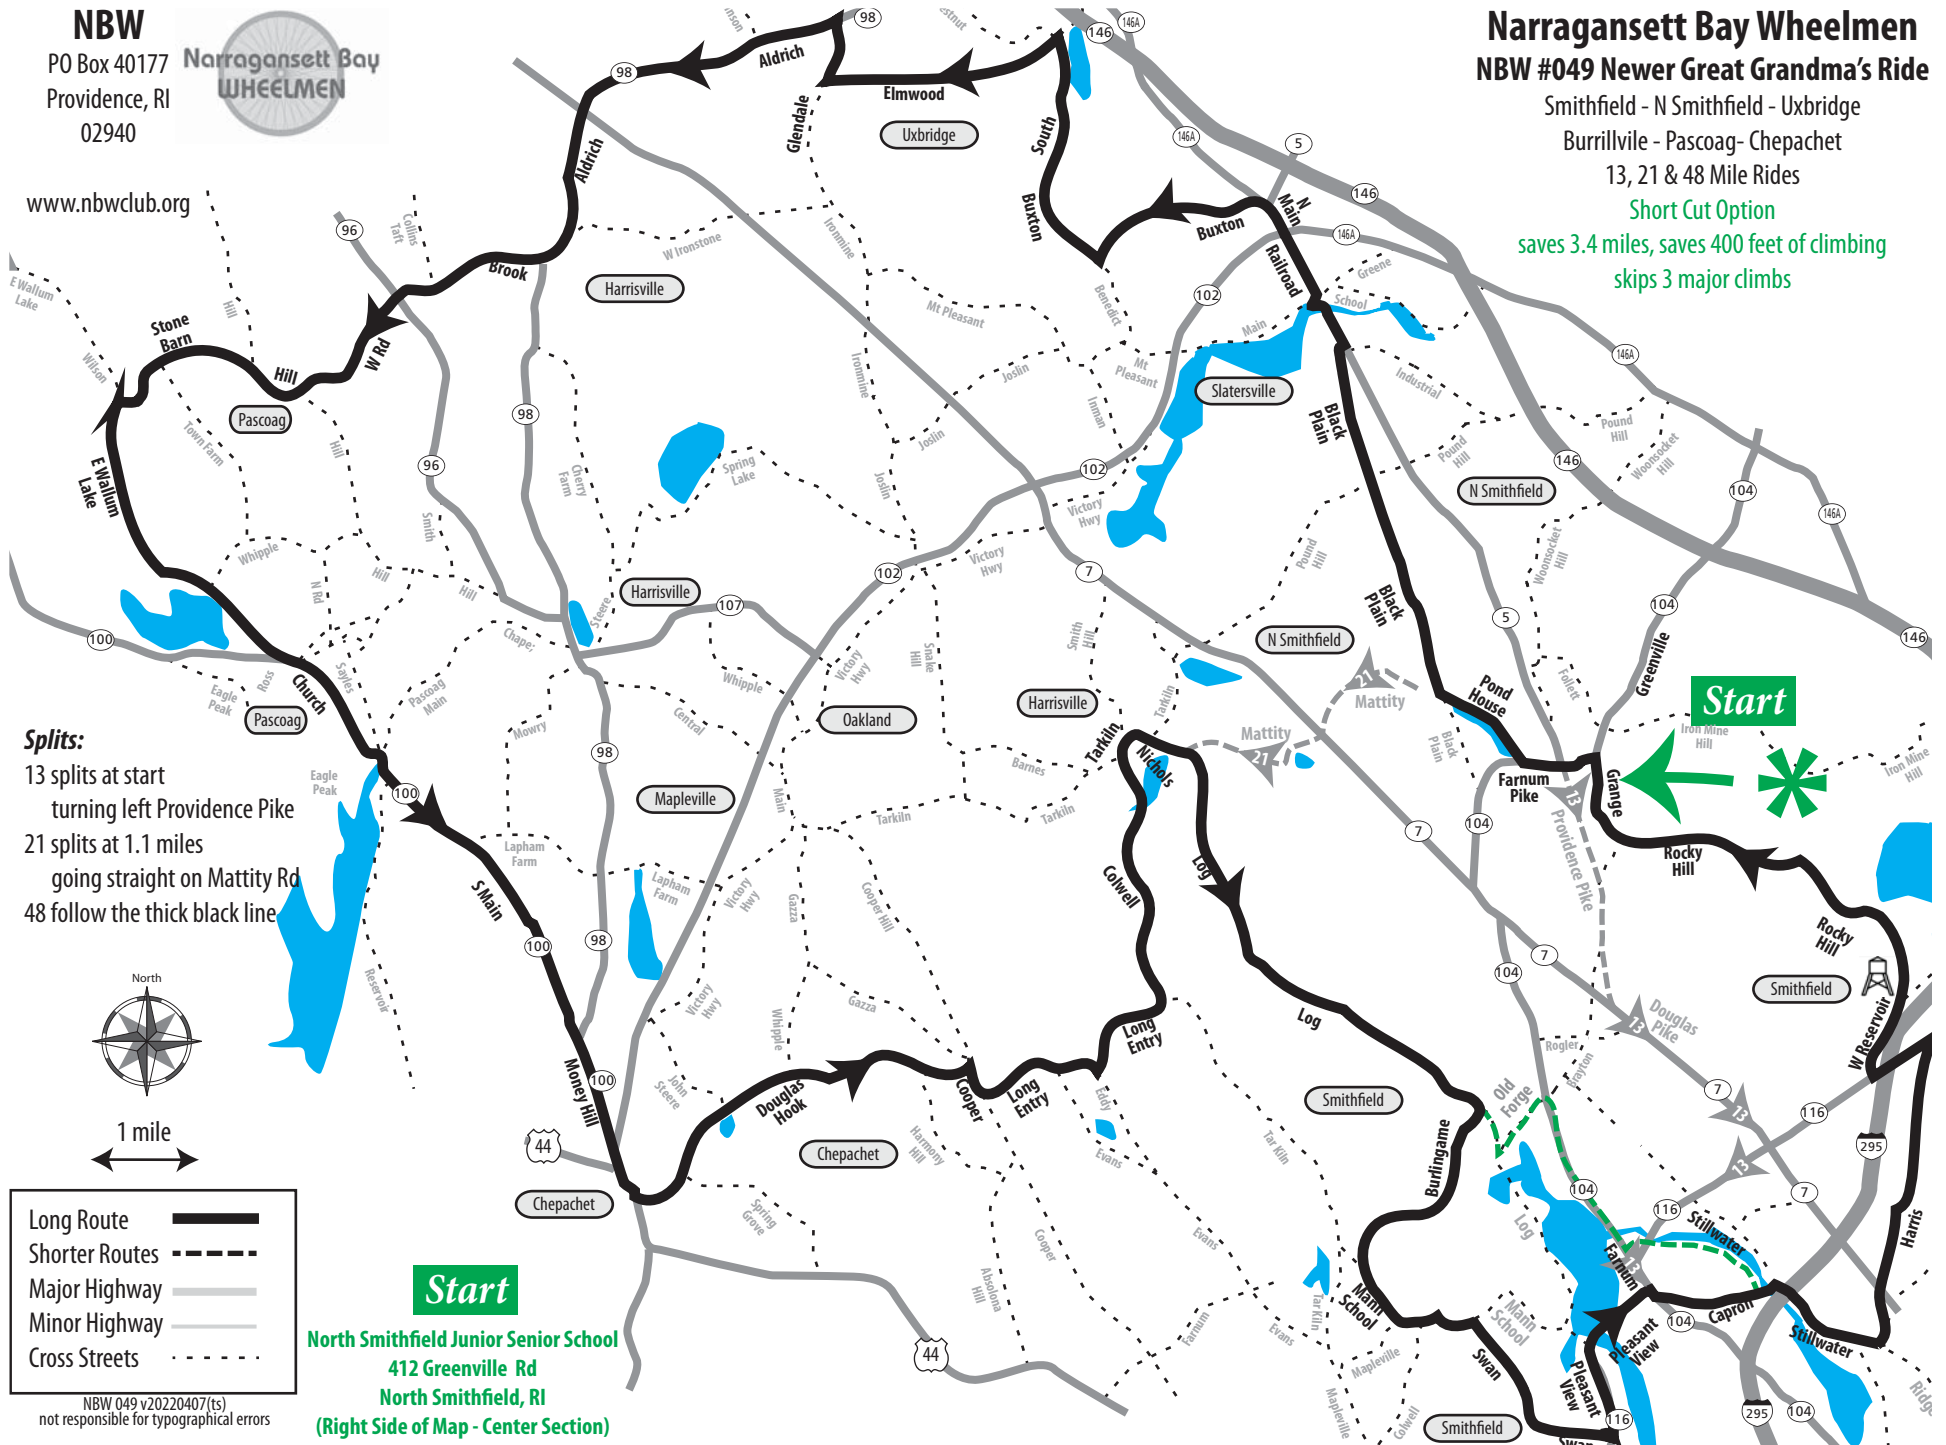

NBW

PO Box 40177
Providence, RI
02940

www.nbwclub.org

Narragansett Bay Wheelmen NBW #049 Newer Great Grandma's Ride

Smithfield - N Smithfield - Uxbridge
Burrillville - Pascoag - Chepachet
13, 21 & 48 Mile Rides

Short Cut Option
saves 3.4 miles, saves 400 feet of climbing
skips 3 major climbs

Splits:

- 13 splits at start turning left Providence Pike
- 21 splits at 1.1 miles going straight on Mattity Rd
- 48 follow the thick black line