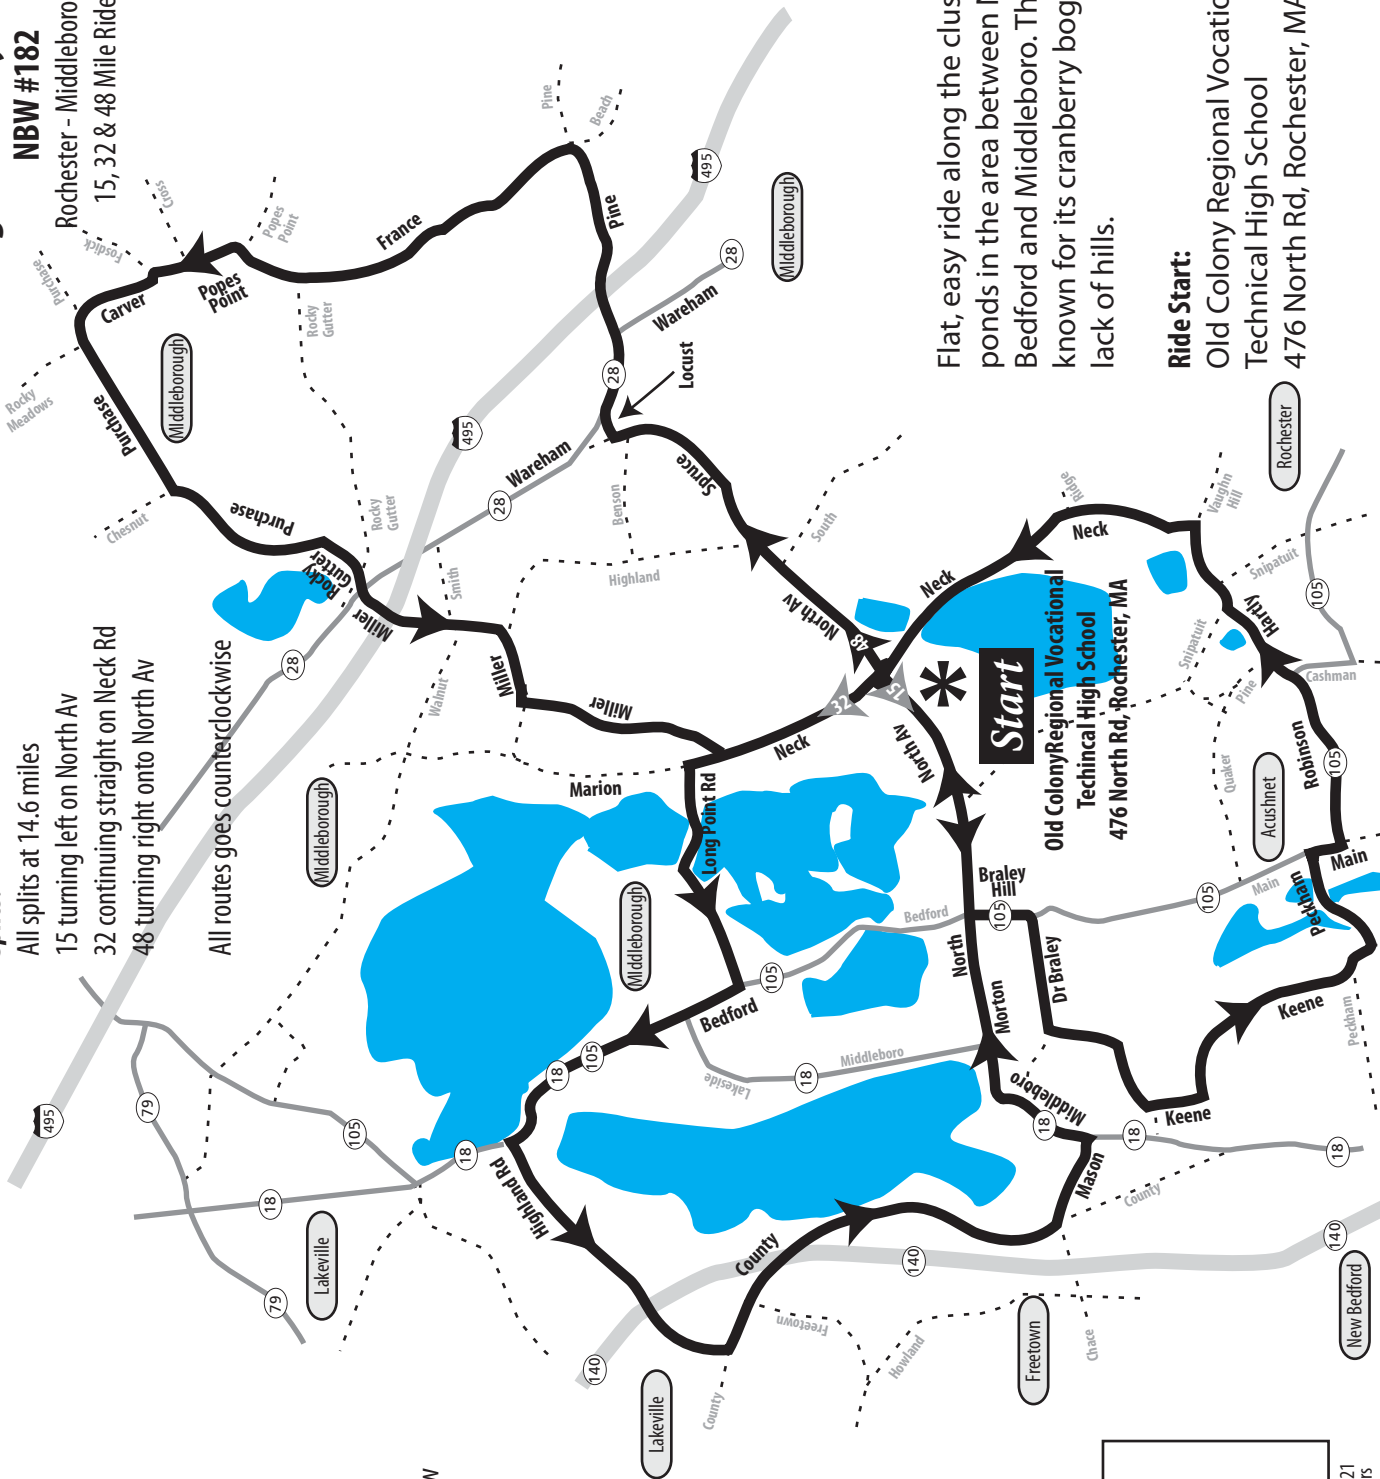

Narragansett Bay Wheelmen

NBW #182

Rochester - Middleborough
15, 32 & 48 Mile Rides

Splits:

- All splits at 14.6 miles
- 15 turning left on North Av
- 32 continuing straight on Neck Rd
- 48 turning right onto North Av

All routes goes counterclockwise

NBW

PO Box 40177
Providence, RI
02940

www.nbwclub.org

to join go to URL

www.tinyurl.com/jointhenbw

**Helmets are required
on all NBW rides**

1 mile

	Long Route
	Shorter Routes
	Major Highway
	Minor Highway
	Cross Streets

version 20210702 (ts) - ride created 2021
not responsible for topographical errors

Flat, easy ride along the cluster of ponds in the area between New Bedford and Middleboro. This ride is known for its cranberry bogs and lack of hills.

Ride Start:

Old Colony Regional Vocational
Technical High School
476 North Rd, Rochester, MA