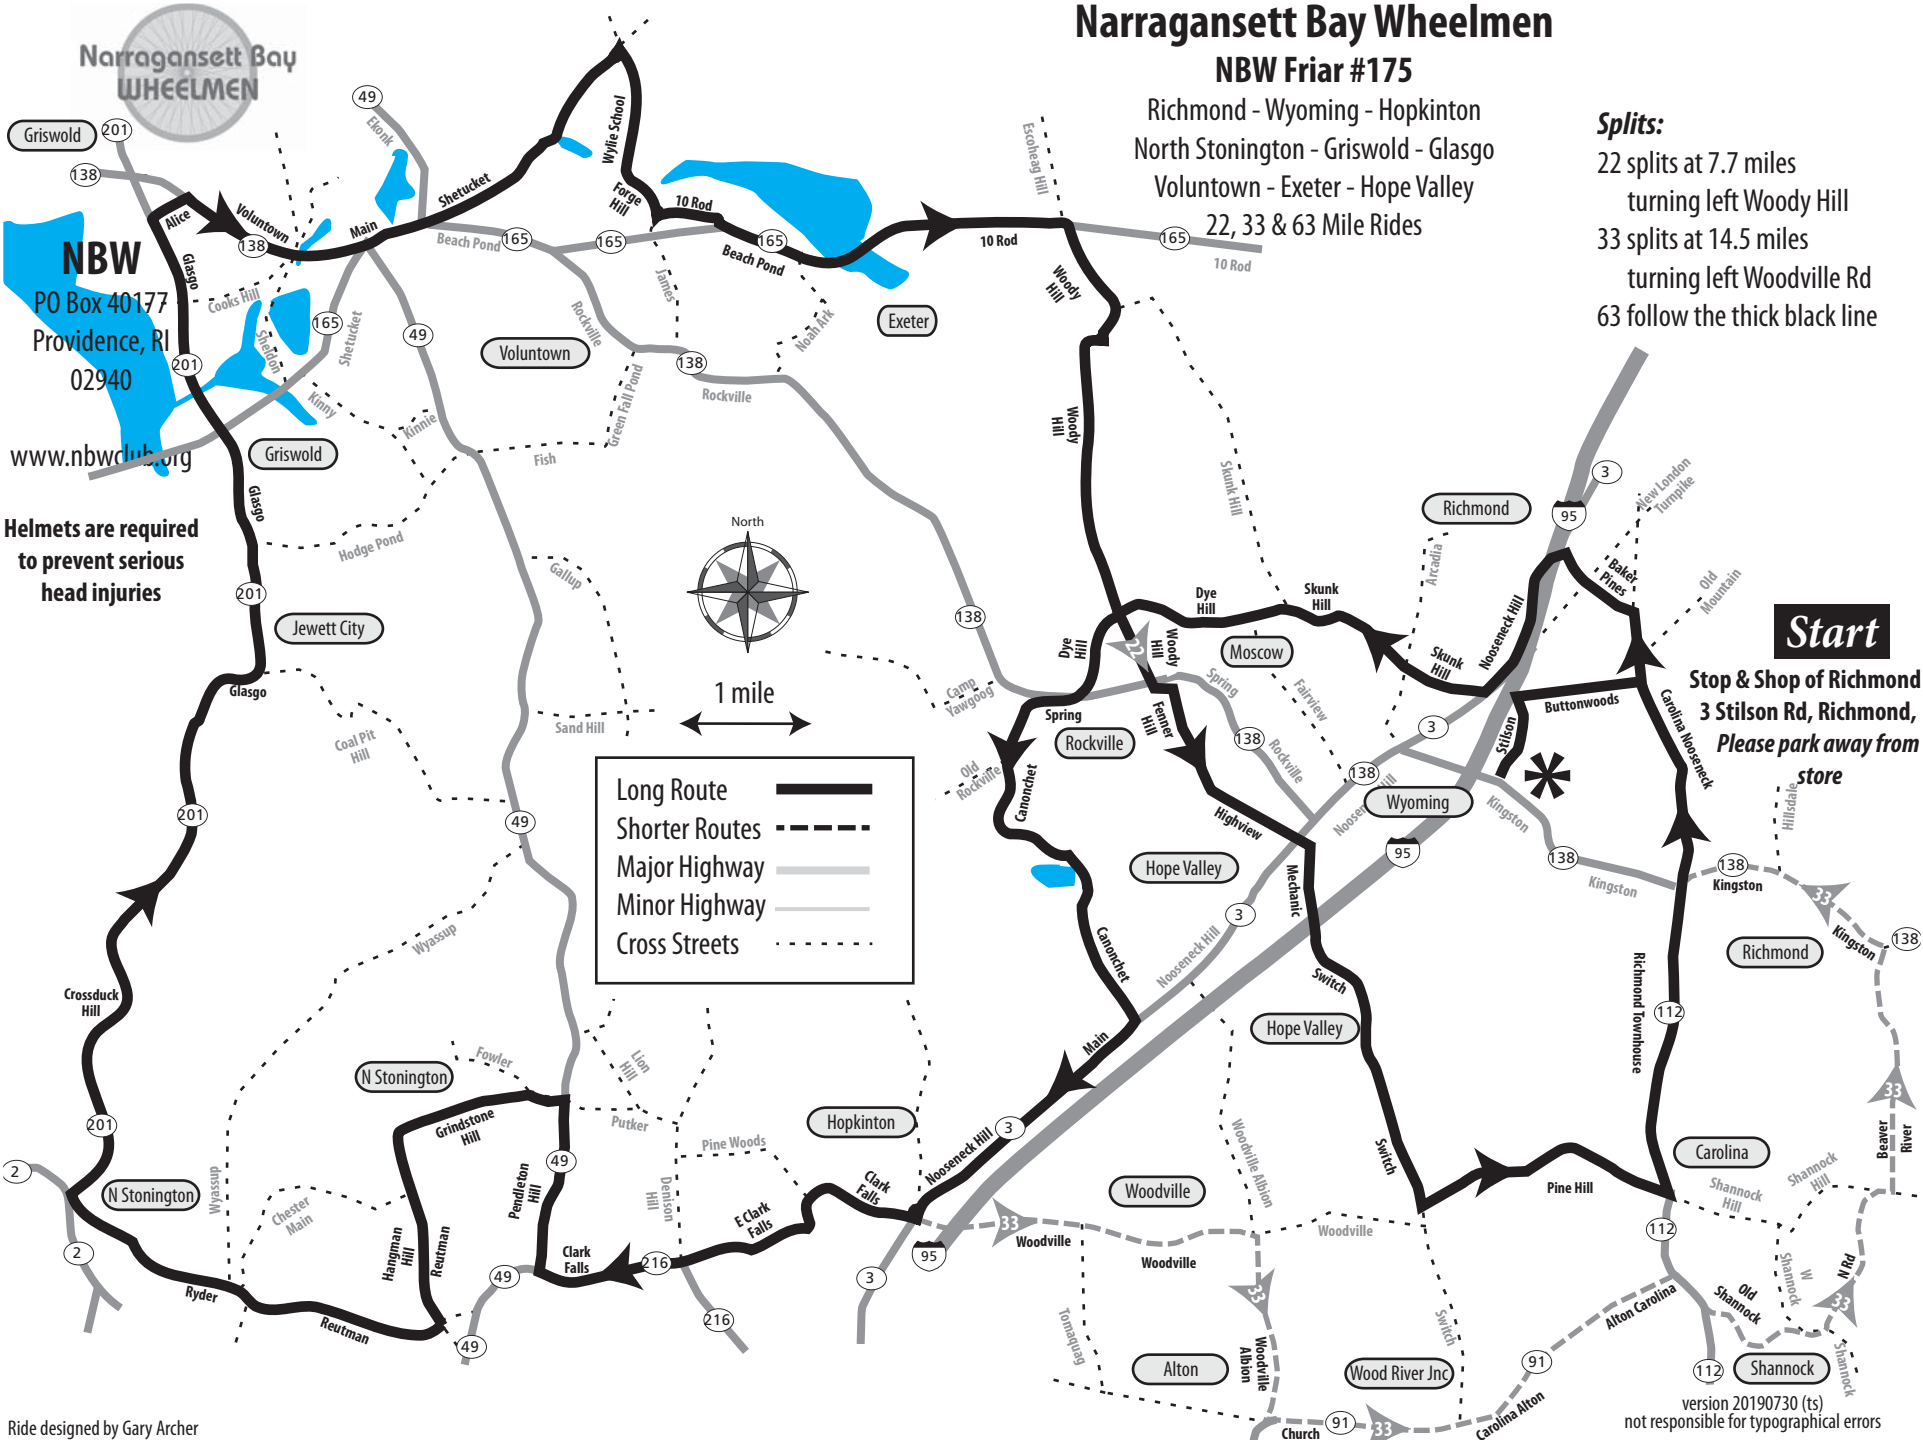

Narragansett Bay Wheelmen

NBW Friar #175

Richmond - Wyoming - Hopkinton
 North Stonington - Griswold - Glasgo
 Voluntown - Exeter - Hope Valley
 22, 33 & 63 Mile Rides

Splits:
 22 splits at 7.7 miles
 turning left Woody Hill
 33 splits at 14.5 miles
 turning left Woodville Rd
 63 follow the thick black line

NBW
 PO Box 40177
 Providence, RI
 02940

www.nbwclub.org

**Helmets are required
 to prevent serious
 head injuries**

Start

Stop & Shop of Richmond
 3 Stilson Rd, Richmond,
 Please park away from
 store

Long Route	—
Shorter Routes	- - - -
Major Highway	—
Minor Highway	—
Cross Streets	· · · ·