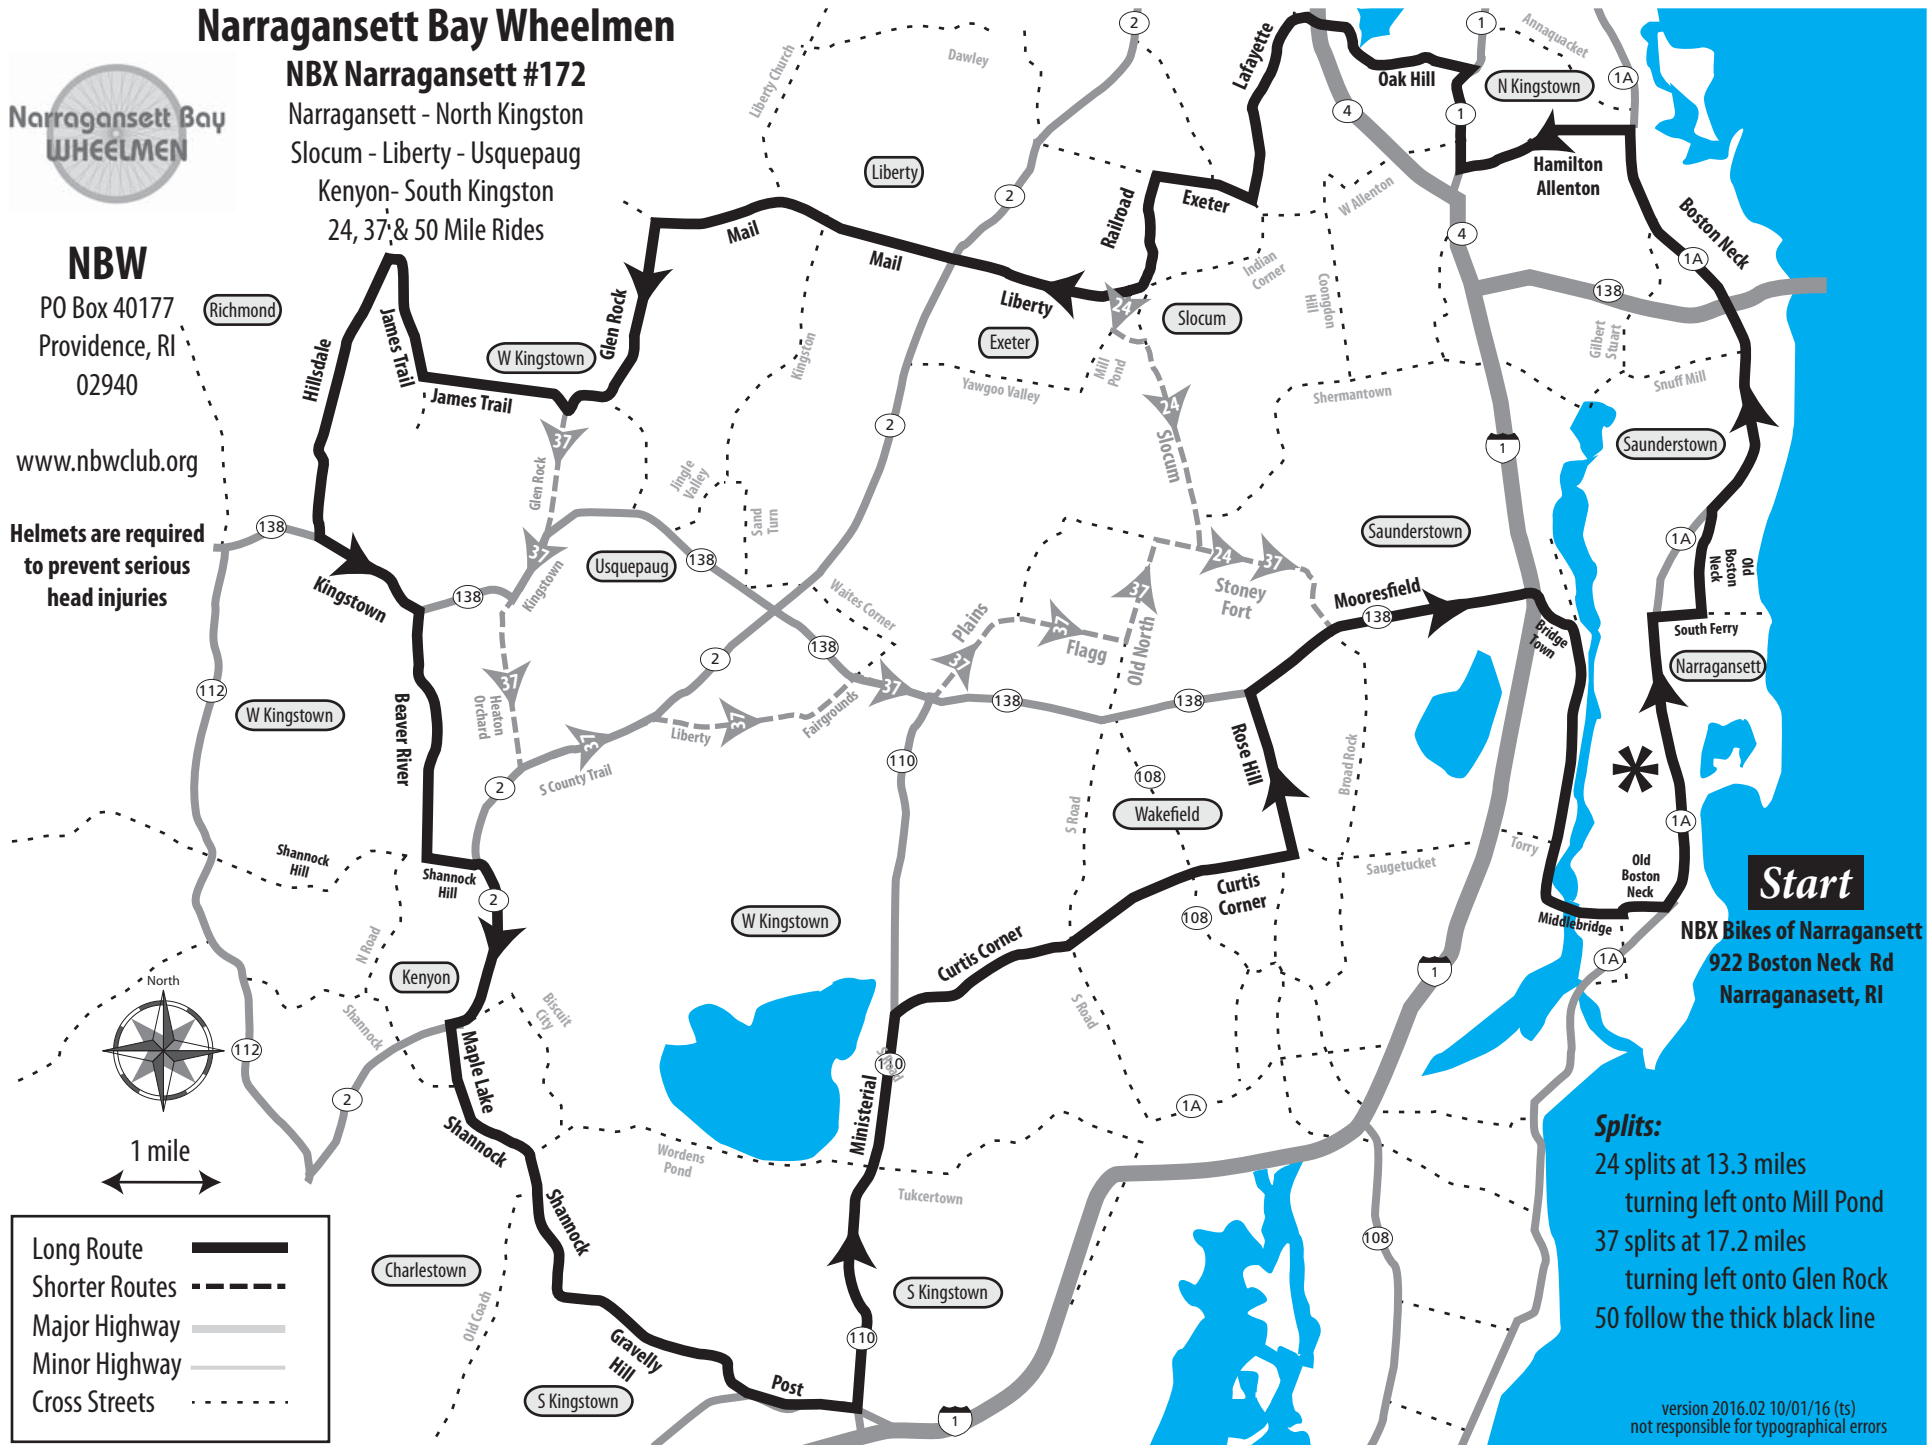

Narragansett Bay Wheelmen

NBX Narragansett #172

Narragansett - North Kingstown
 Slocum - Liberty - Usquepaug
 Kenyon - South Kingstown
 24, 37 & 50 Mile Rides

NBW

PO Box 40177
 Providence, RI
 02940

www.nbwclub.org

Helmets are required
 to prevent serious
 head injuries

Long Route	—
Shorter Routes	- - - -
Major Highway	—
Minor Highway	—
Cross Streets	· · · · ·

Start

NBX Bikes of Narragansett
 922 Boston Neck Rd
 Narragansett, RI

Splits:
 24 splits at 13.3 miles
 turning left onto Mill Pond
 37 splits at 17.2 miles
 turning left onto Glen Rock
 50 follow the thick black line

version 2016.02 10/01/16 (ts)
 not responsible for typographical errors