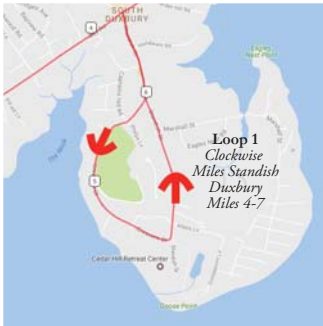

Narragansett Bay Wheelmen

NBW #171 South Shore Shorty Century

Kingston - Duxbury - Marshfield - Scituate - Cohasset
 Hull - Hingham - Norwell - Hanover - Pembroke
 28, 58, 83 & 96 Mile Rides - Page 1

NBW

PO Box 40177
 Providence, RI
 02940

www.nbwclub.org

Splits:
 28 splits at 19.4 miles, Stay Straight on Rt 139
 58 splits at 29.4 miles, Around rotary to Old Oaken Bucket
 83 splits at 47.8 miles, Left onto Nantasket Av
 96 follow the thick black line

Kingston Park N Ride
 184 Summer St
 Kingston, MA **Start**

version 05/19/2017
 (ts) not responsible for typographical errors

NBW

PO Box 40177
Providence, RI
02940

www.nbwclub.org

Long Route	—————
Shorter Routes	- - - - -
Major Highway	—————
Minor Highway	—————
Cross Streets	· · · · ·