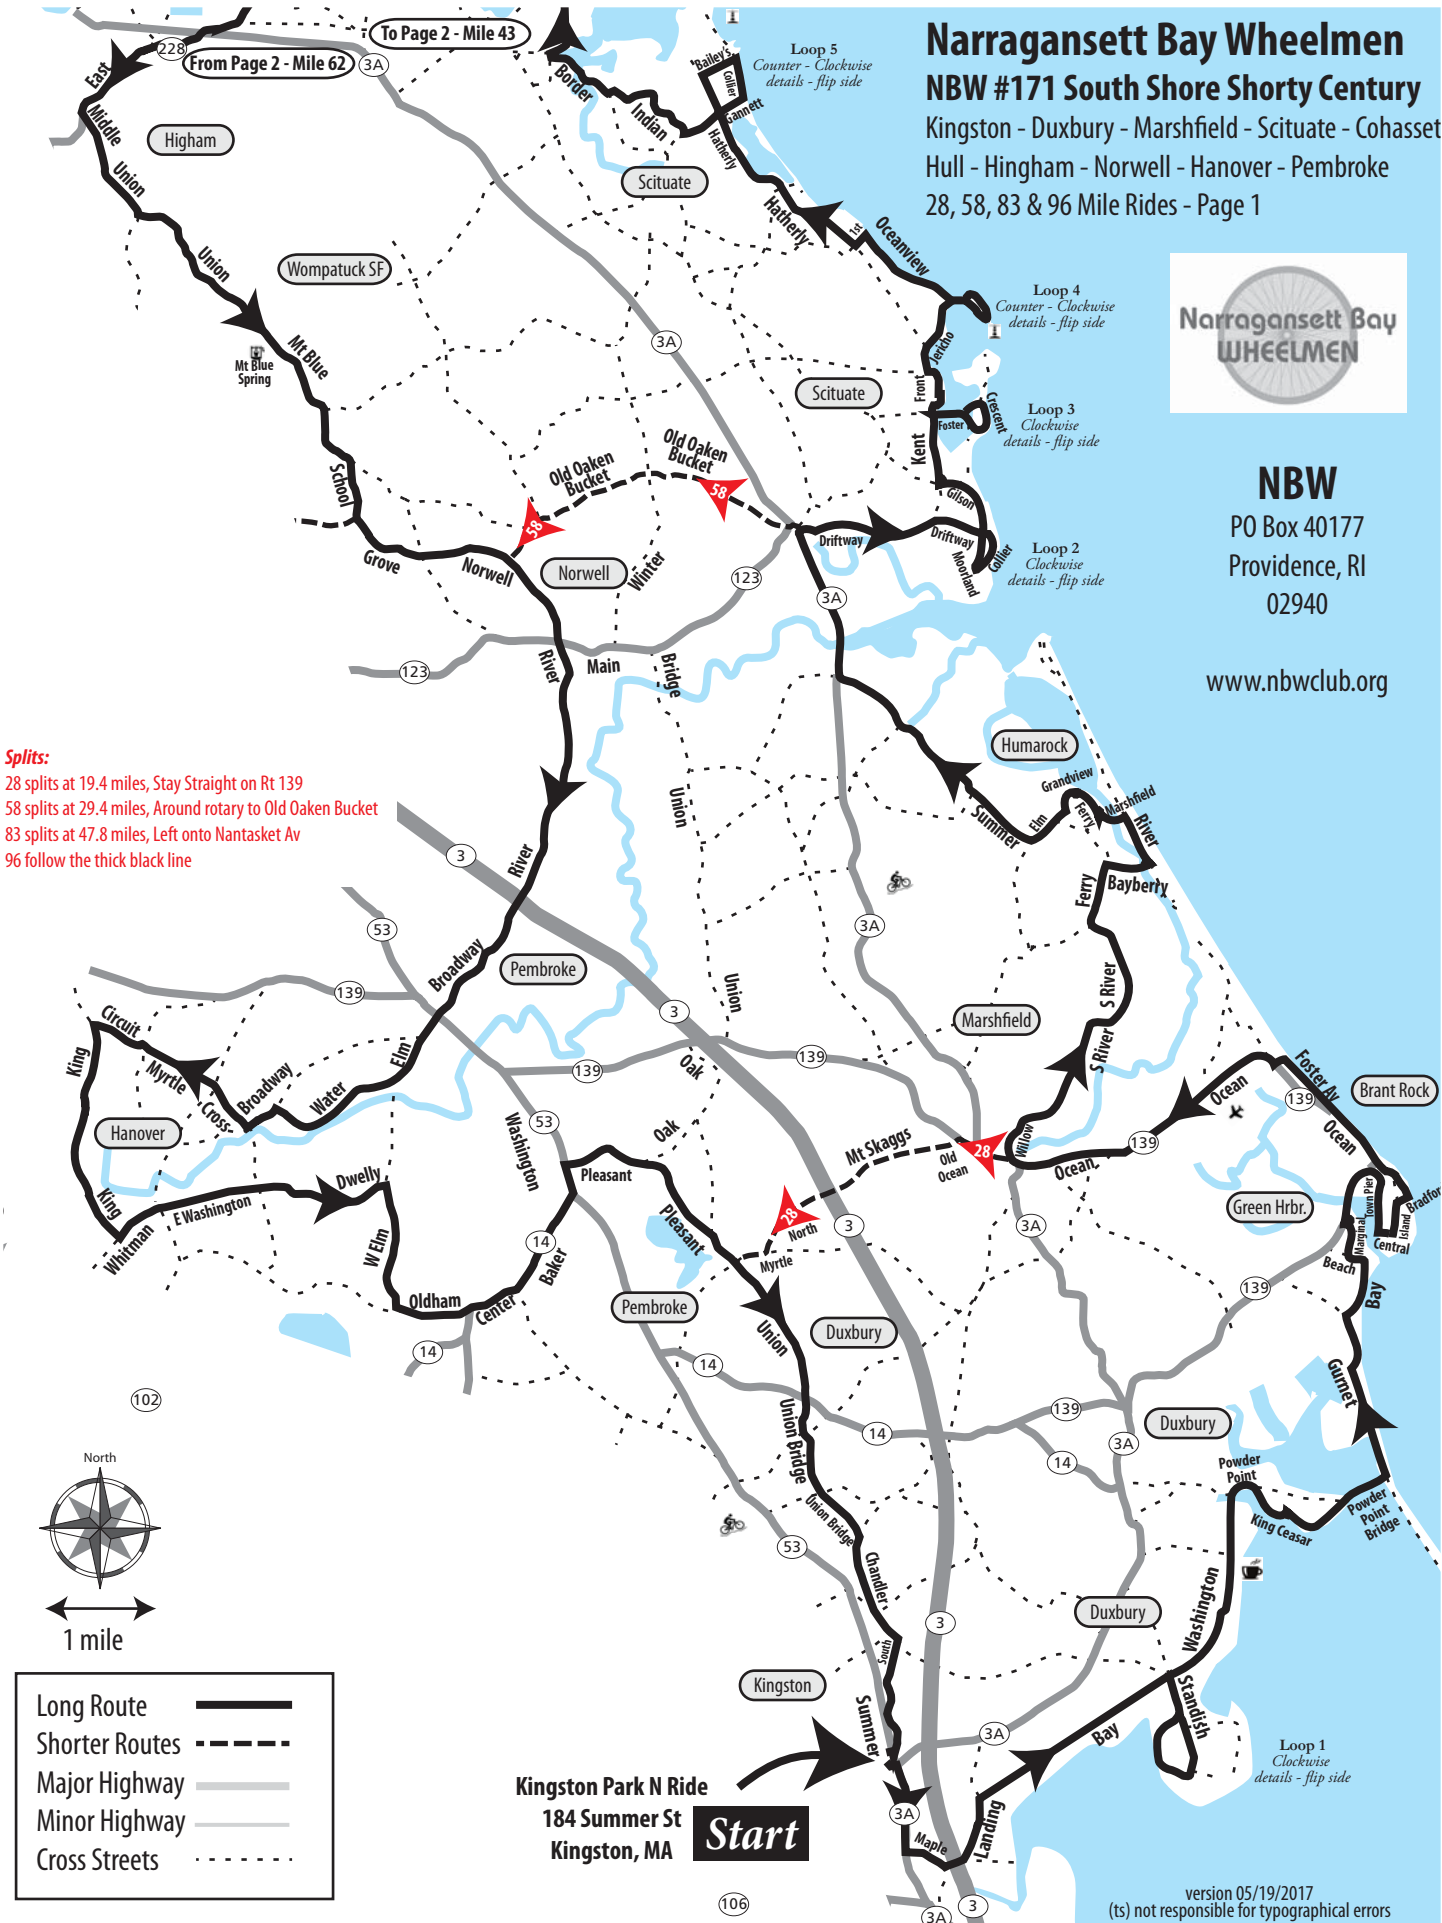

Narragansett Bay Wheelmen

NBW #171 South Shore Shorty Century

Kingston - Duxbury - Marshfield - Scituate - Cohasset
 Hull - Hingham - Norwell - Hanover - Pembroke
 28, 58, 83 & 96 Mile Rides - Page 1

NBW

PO Box 40177
 Providence, RI
 02940

www.nbwclub.org

Splits:
 28 splits at 19.4 miles, Stay Straight on Rt 139
 58 splits at 29.4 miles, Around rotary to Old Oaken Bucket
 83 splits at 47.8 miles, Left onto Nantasket Av
 96 follow the thick black line

Kingston Park N Ride
 184 Summer St
 Kingston, MA **Start**

version 05/19/2017
 (ts) not responsible for typographical errors

NBW

PO Box 40177
Providence, RI
02940

www.nbwclub.org

Long Route	—————
Shorter Routes	- - - - -
Major Highway	—————
Minor Highway	—————
Cross Streets	· · · · ·