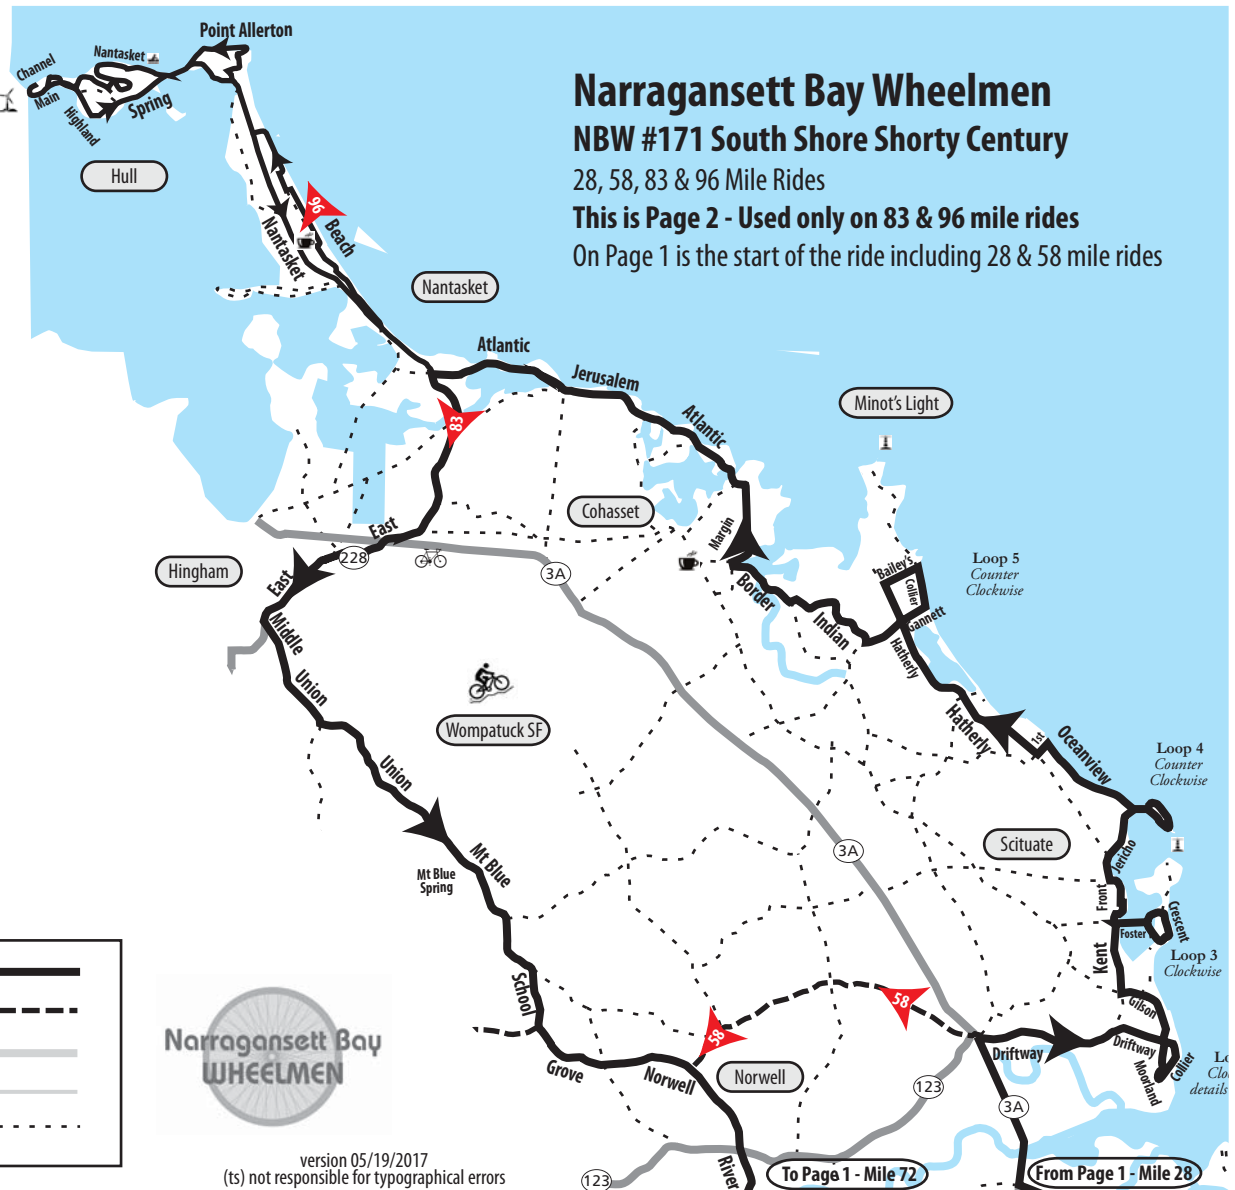

Narragansett Bay Wheelmen

NBW #171 South Shore Shorty Century

Kingston - Duxbury - Marshfield - Scituate - Cohasset
 Hull - Hingham - Norwell - Hanover - Pembroke
 28, 58, 83 & 96 Mile Rides - Page 1

NBW

PO Box 40177
 Providence, RI
 02940

www.nbwclub.org

Splits:
 28 splits at 19.4 miles, Stay Straight on Rt 139
 58 splits at 29.4 miles, Around rotary to Old Oaken Bucket
 83 splits at 47.8 miles, Left onto Nantasket Av
 96 follow the thick black line

Kingston Park N Ride
 184 Summer St
 Kingston, MA **Start**

version 05/19/2017
 (ts) not responsible for typographical errors

NBW

PO Box 40177
Providence, RI
02940

www.nbwclub.org

Long Route	—————
Shorter Routes	- - - - -
Major Highway	—————
Minor Highway	—————
Cross Streets	· · · · ·