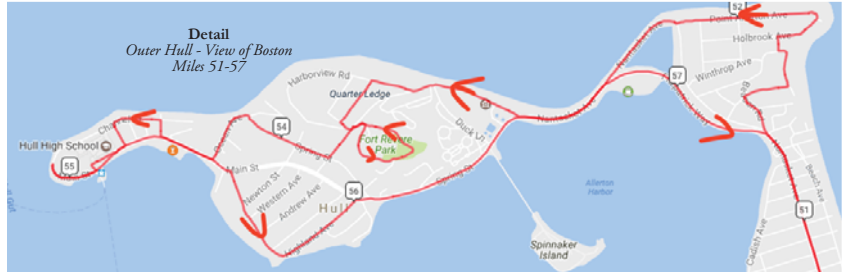

Narragansett Bay Wheelmen

NBW #171 South Shore Shorty Century

Kingston - Duxbury - Marshfield - Scituate - Cohasset
 Hull - Hingham - Norwell - Hanover - Pembroke
 28, 58, 83 & 96 Mile Rides - Page 1

NBW

PO Box 40177
 Providence, RI
 02940

www.nbwclub.org

Splits:
 28 splits at 19.4 miles, Stay Straight on Rt 139
 58 splits at 29.4 miles, Around rotary to Old Oaken Bucket
 83 splits at 47.8 miles, Left onto Nantasket Av
 96 follow the thick black line

Kingston Park N Ride
 184 Summer St
 Kingston, MA **Start**

version 05/19/2017
 (ts) not responsible for typographical errors

NBW

PO Box 40177
Providence, RI
02940

www.nbwclub.org

Long Route	—————
Shorter Routes	- - - - -
Major Highway	—————
Minor Highway	—————
Cross Streets	· · · · ·