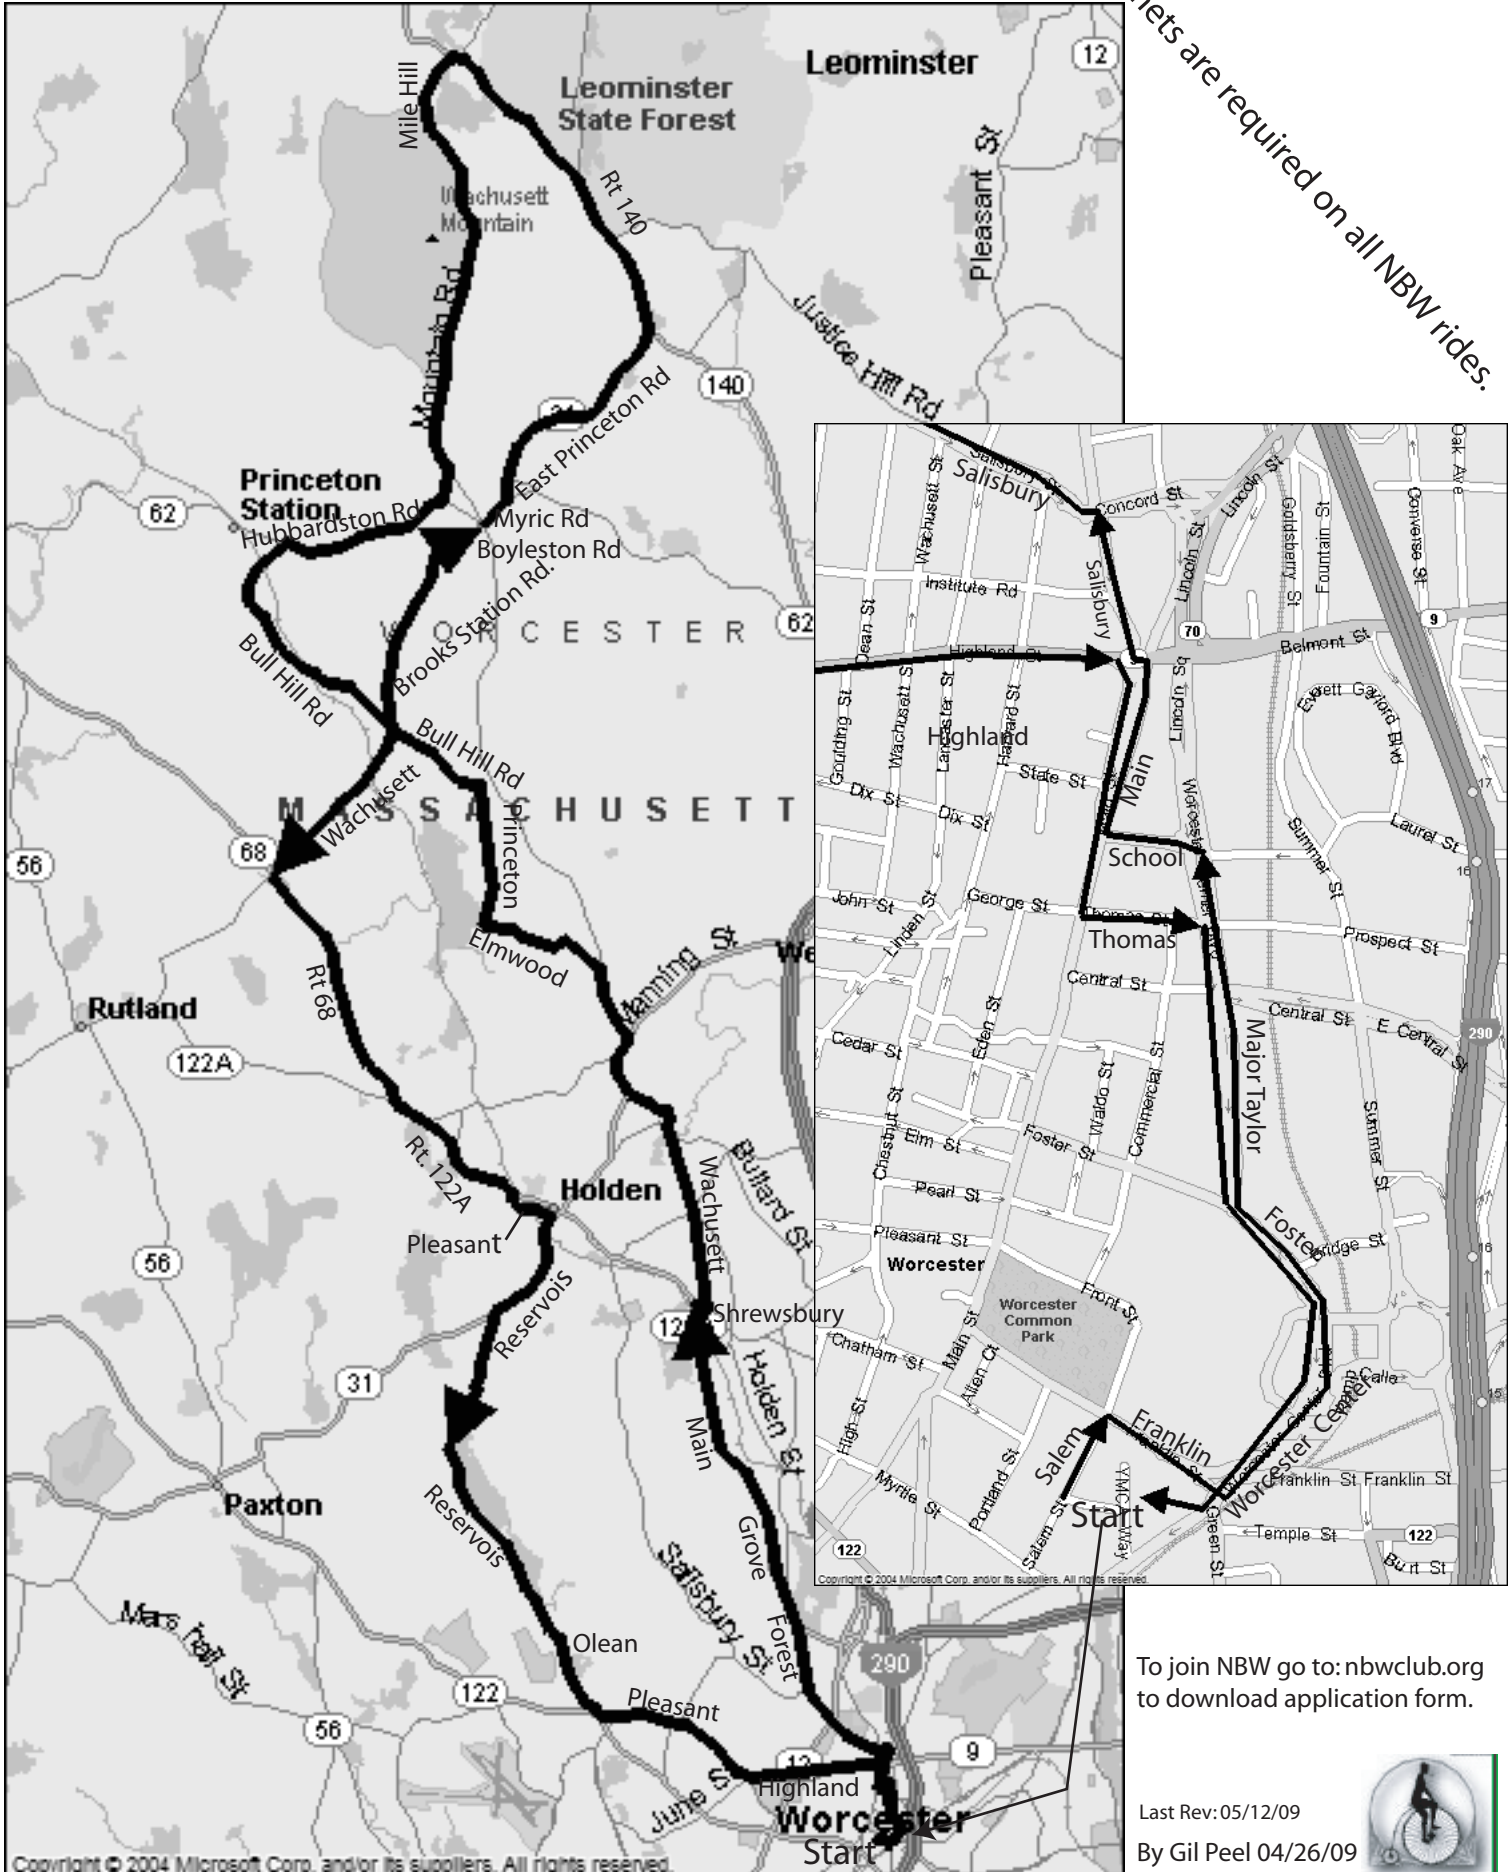

Narragansett Bay Wheelmen Map 161 Major Taylor Tribute Ride

Ride distances 31 and 48 miles. Ride start at Worcester Public Library, #3 Salem Square, Worcester MA.

Turn for 31 mile, left from Bull Hill to Wachusett, 48 Mile, right from Bull Hill to Brooks Station. The option of climbing Mt Wachusett will add 4.25 miles to the 48 mile ride.

Directions from Providence: Route 146N to I-290E to exit 17 (Rt. 9). Left on Rt. 9 the left on Main St. Take left on Franklin St. Then right on Salem St. Worcester Public Library on left.

Credit: 31 mile ride from Seven Hills Wheelman Major Taylor Statue Dedication.

Helmets are required on all NBW rides.

To join NBW go to: nbwclub.org to download application form.

Last Rev: 05/12/09

By Gil Peel 04/26/09