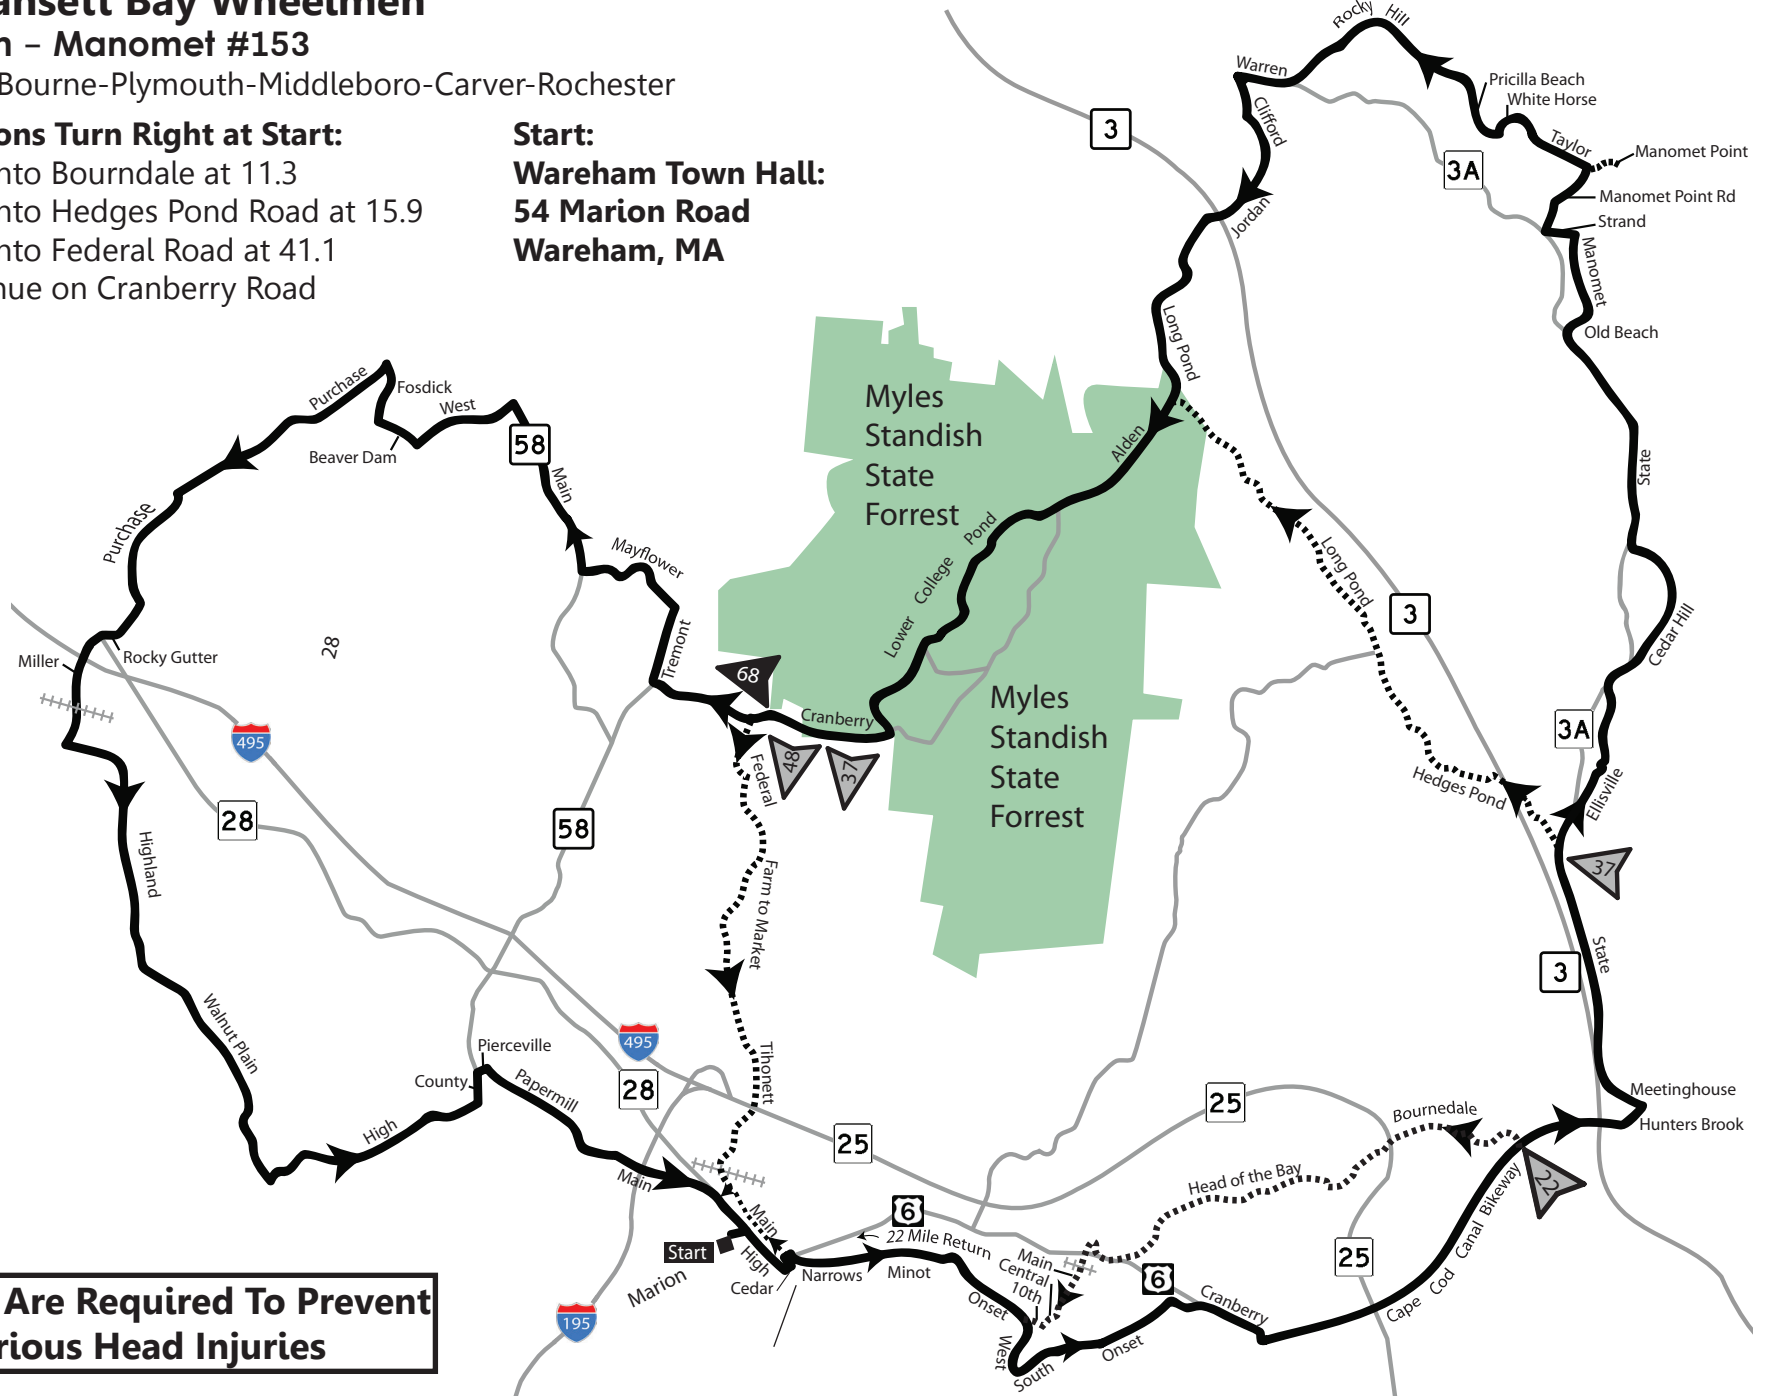

Narragansett Bay Wheelmen

Wareham - Manomet #153

Wareham-Bourne-Plymouth-Middleboro-Carver-Rochester

Ride Options Turn Right at Start:

22 - Left onto Bourndale at 11.3

37 - Left onto Hedges Pond Road at 15.9

48 - Left onto Federal Road at 41.1

68 - Continue on Cranberry Road

Start:

Wareham Town Hall:

54 Marion Road

Wareham, MA

**Helmets Are Required To Prevent
Serious Head Injuries**