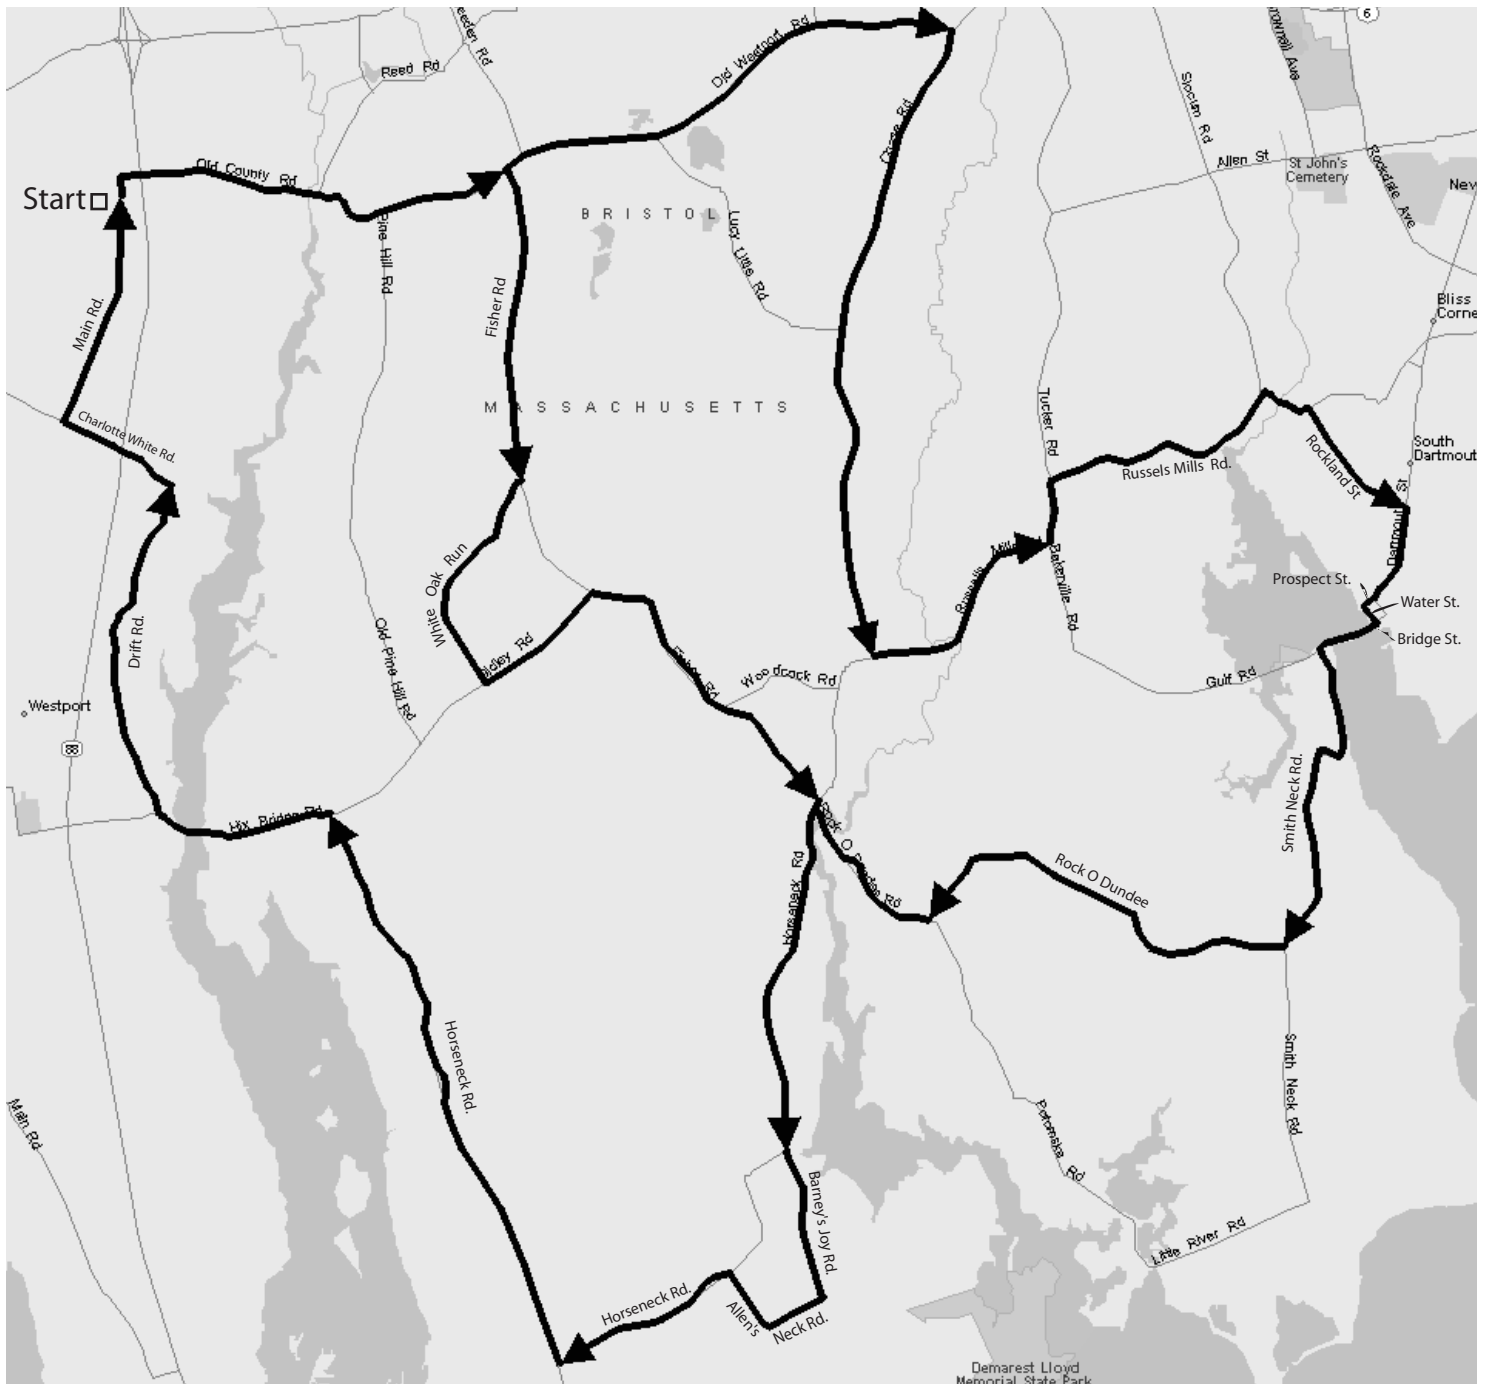

Narragansett Bay Wheelmen Map # 112 Westport-Dartmouth Ride

Ride Start: Westport High School 19 Main Rd. Westport Massachusetts

Directions from Providence: Interstate 195 East to Massachusetts exit 10 (Rt. 88 South). At second traffic light take right onto Old County Rd. Take left onto Main Rd. Park in the lot just past the High School.

Ride description: A quiet, flat, winter ride through woodlands and marshes and quaint villages

Ride lengths: 21 and 32 Miles

21 Mile Ride: take right turn from Old County Rd. onto Fisher Rd.

32 Mile Ride: Follow outline of map.