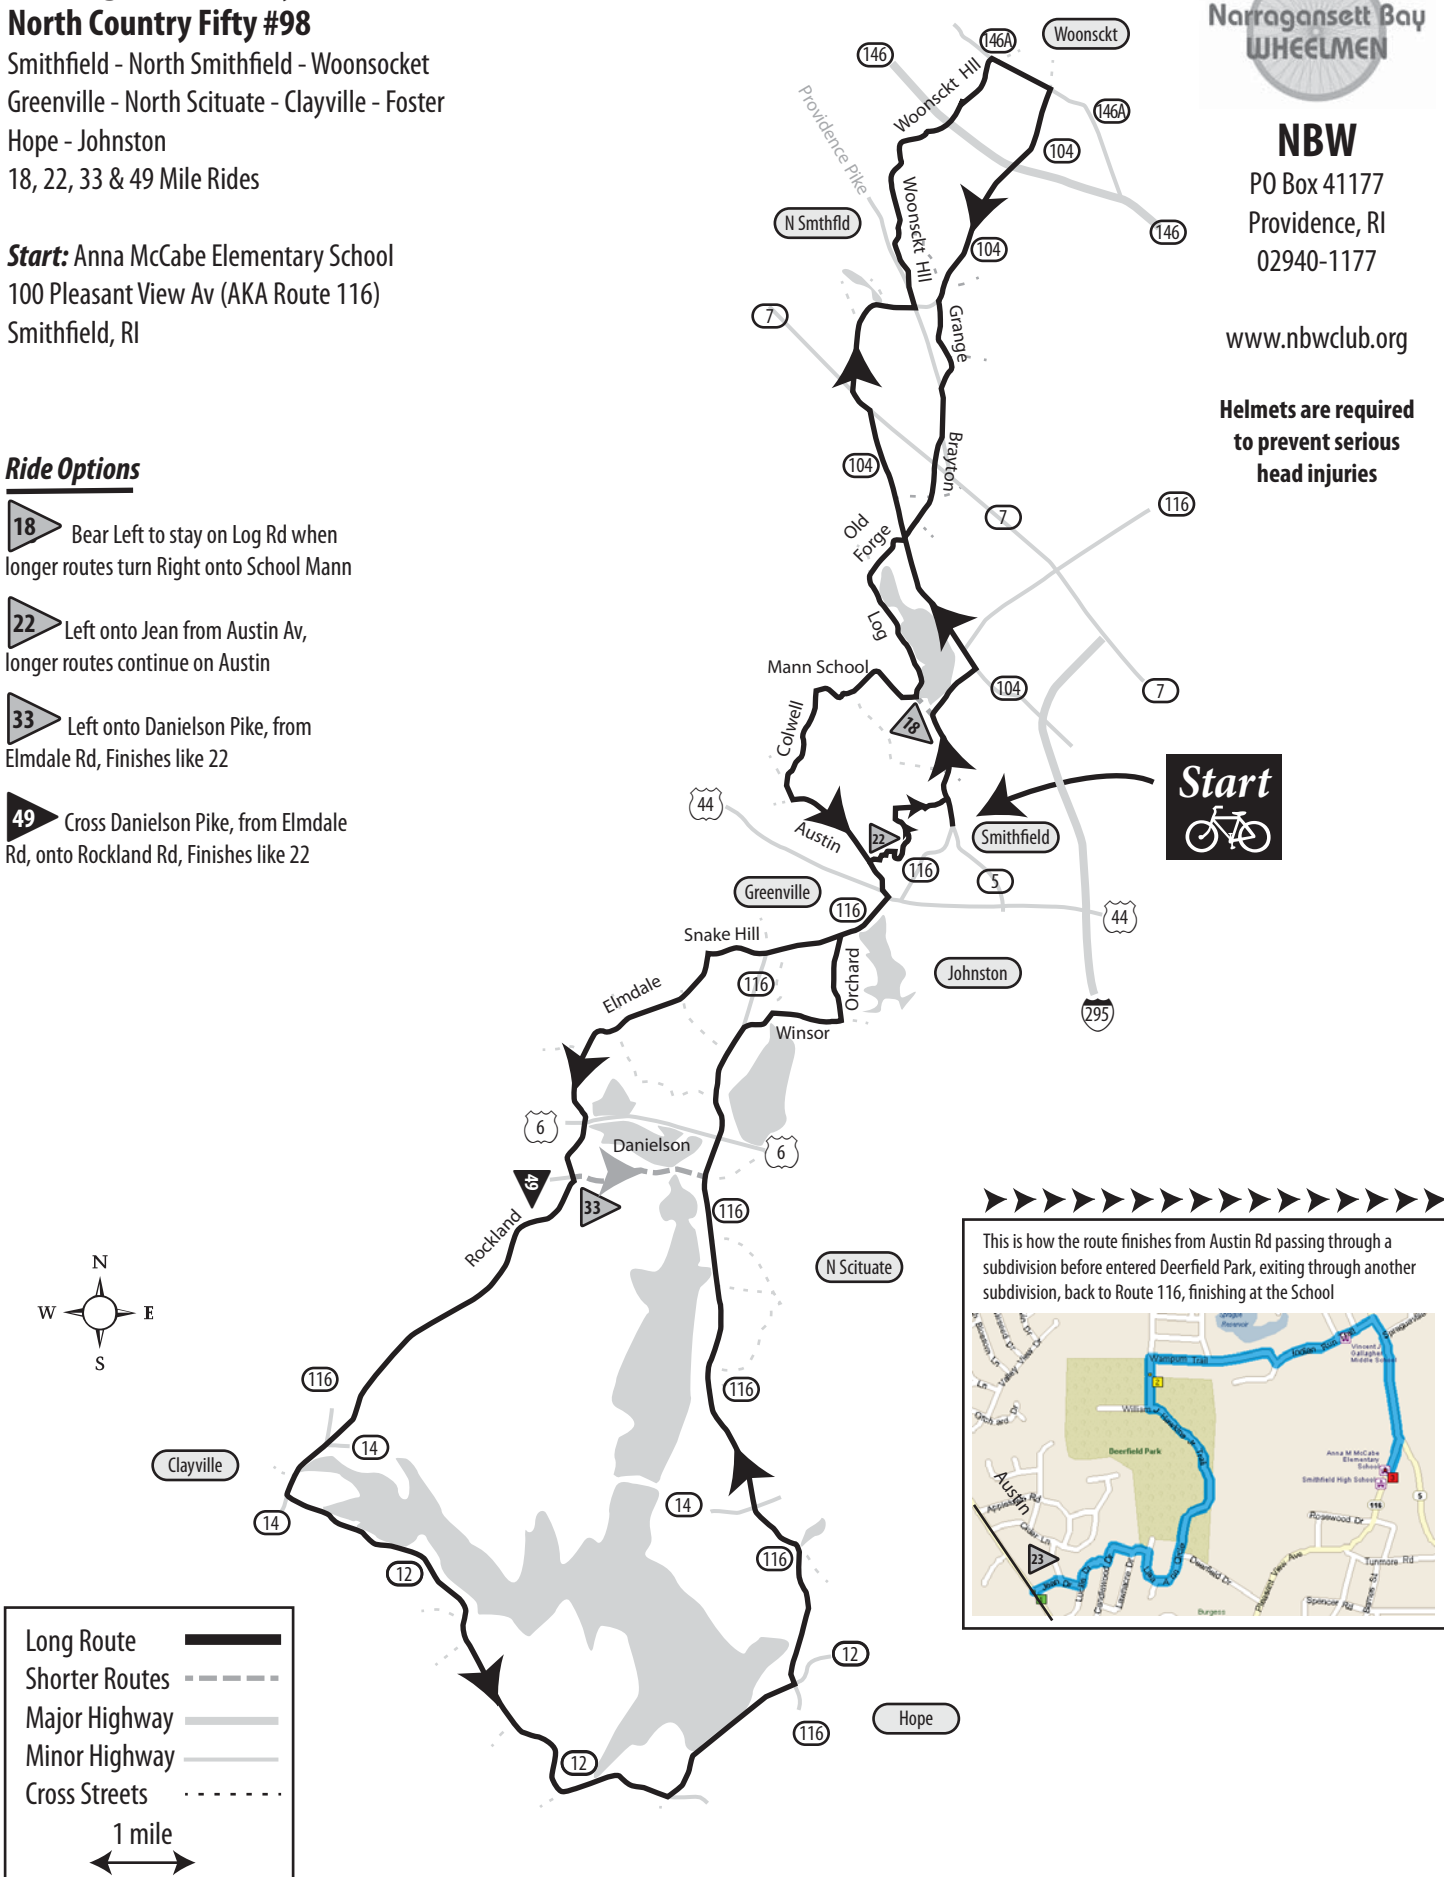

Narragansett Bay Wheelmen

North Country Fifty #98

Smithfield - North Smithfield - Woonsocket
 Greenville - North Scituate - Clayville - Foster
 Hope - Johnston

Start: Anna McCabe Elementary School
 100 Pleasant View Av (AKA Route 116)
 Smithfield, RI

Ride Options

- 18** ▶ Bear Left to stay on Log Rd when longer routes turn Right onto School Mann
- 22** ▶ Left onto Jean from Austin Av, longer routes continue on Austin
- 33** ▶ Left onto Danielson Pike, from Elmdale Rd, Finishes like 22
- 49** ▶ Cross Danielson Pike, from Elmdale Rd, onto Rockland Rd, Finishes like 22

NBW

PO Box 41177
 Providence, RI
 02940-1177

www.nbwclub.org

Helmets are required to prevent serious head injuries

This is how the route finishes from Austin Rd passing through a subdivision before entered Deerfield Park, exiting through another subdivision, back to Route 116, finishing at the School

Long Route

Shorter Routes

Major Highway

Minor Highway

Cross Streets

1 mile