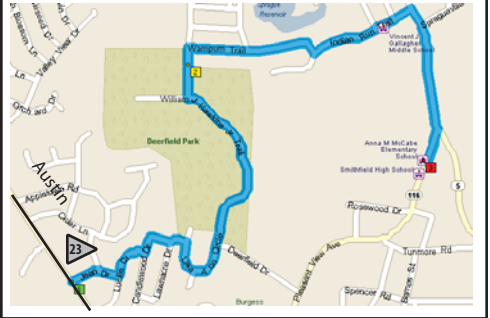

Narragansett Bay Wheelmen

North Country Fifty #98

Smithfield - North Smithfield - Woonsocket
 Greenville - North Scituate - Clayville - Foster
 Hope - Johnston

Start: Anna McCabe Elementary School
 100 Pleasant View Av (AKA Route 116)
 Smithfield, RI

Ride Options

- 18** ▶ Bear Left to stay on Log Rd when longer routes turn Right onto School Mann
- 22** ▶ Left onto Jean from Austin Av, longer routes continue on Austin
- 33** ▶ Left onto Danielson Pike, from Elmdale Rd, Finishes like 22
- 49** ▶ Cross Danielson Pike, from Elmdale Rd, onto Rockland Rd, Finishes like 22

NBW

PO Box 41177
 Providence, RI
 02940-1177

www.nbwclub.org

Helmets are required to prevent serious head injuries

This is how the route finishes from Austin Rd passing through a subdivision before entered Deerfield Park, exiting through another subdivision, back to Route 116, finishing at the School

Long Route

Shorter Routes

Major Highway

Minor Highway

Cross Streets

1 mile