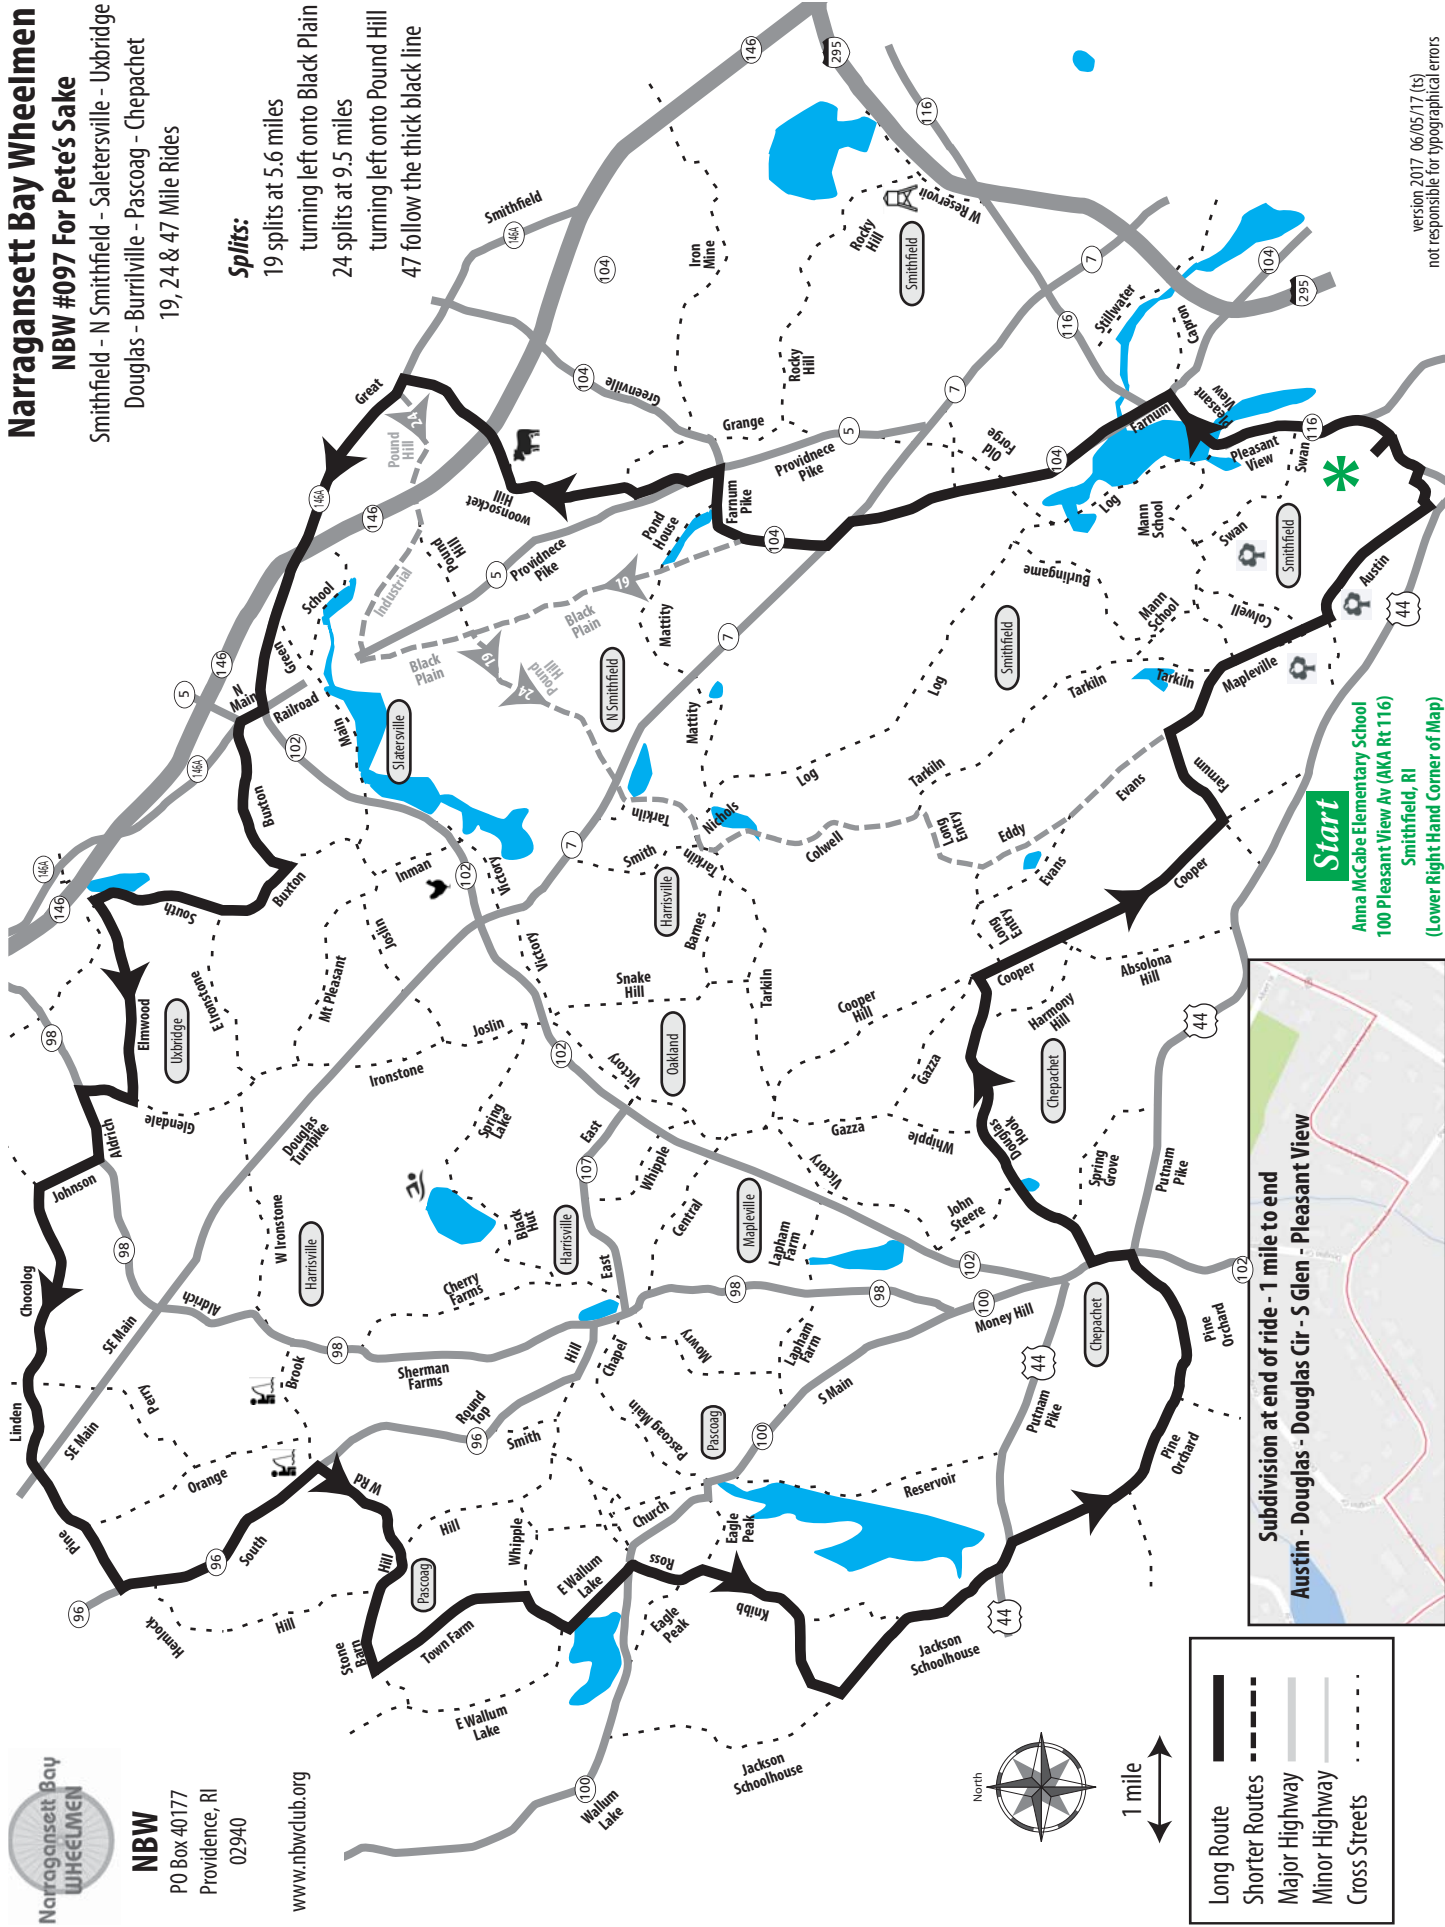

NBW
 PO Box 40177
 Providence, RI
 02940

www.nbwclub.org

Narragansett Bay Wheelmen NBW #097 For Pete's Sake

Smithfield - N Smithfield - Saletersville - Uxbridge
 Douglas - Burrilville - Pascoag - Chepachet
 19, 24 & 47 Mile Rides

Splits:

- 19 splits at 5.6 miles
turning left onto Black Plain
- 24 splits at 9.5 miles
turning left onto Pound Hill
- 47 follow the thick black line

Start
 Anna McCabe Elementary School
 100 Pleasant View Av (AKA Rt 116)
 Smithfield, RI
 (Lower Right Hand Corner of Map)

Subdivision at end of ride - 1 mile to end
 Austin - Douglas - Douglas Cir - S Glen - Pleasant View

version 2017 06/05/17 (ts)
 not responsible for typographical errors