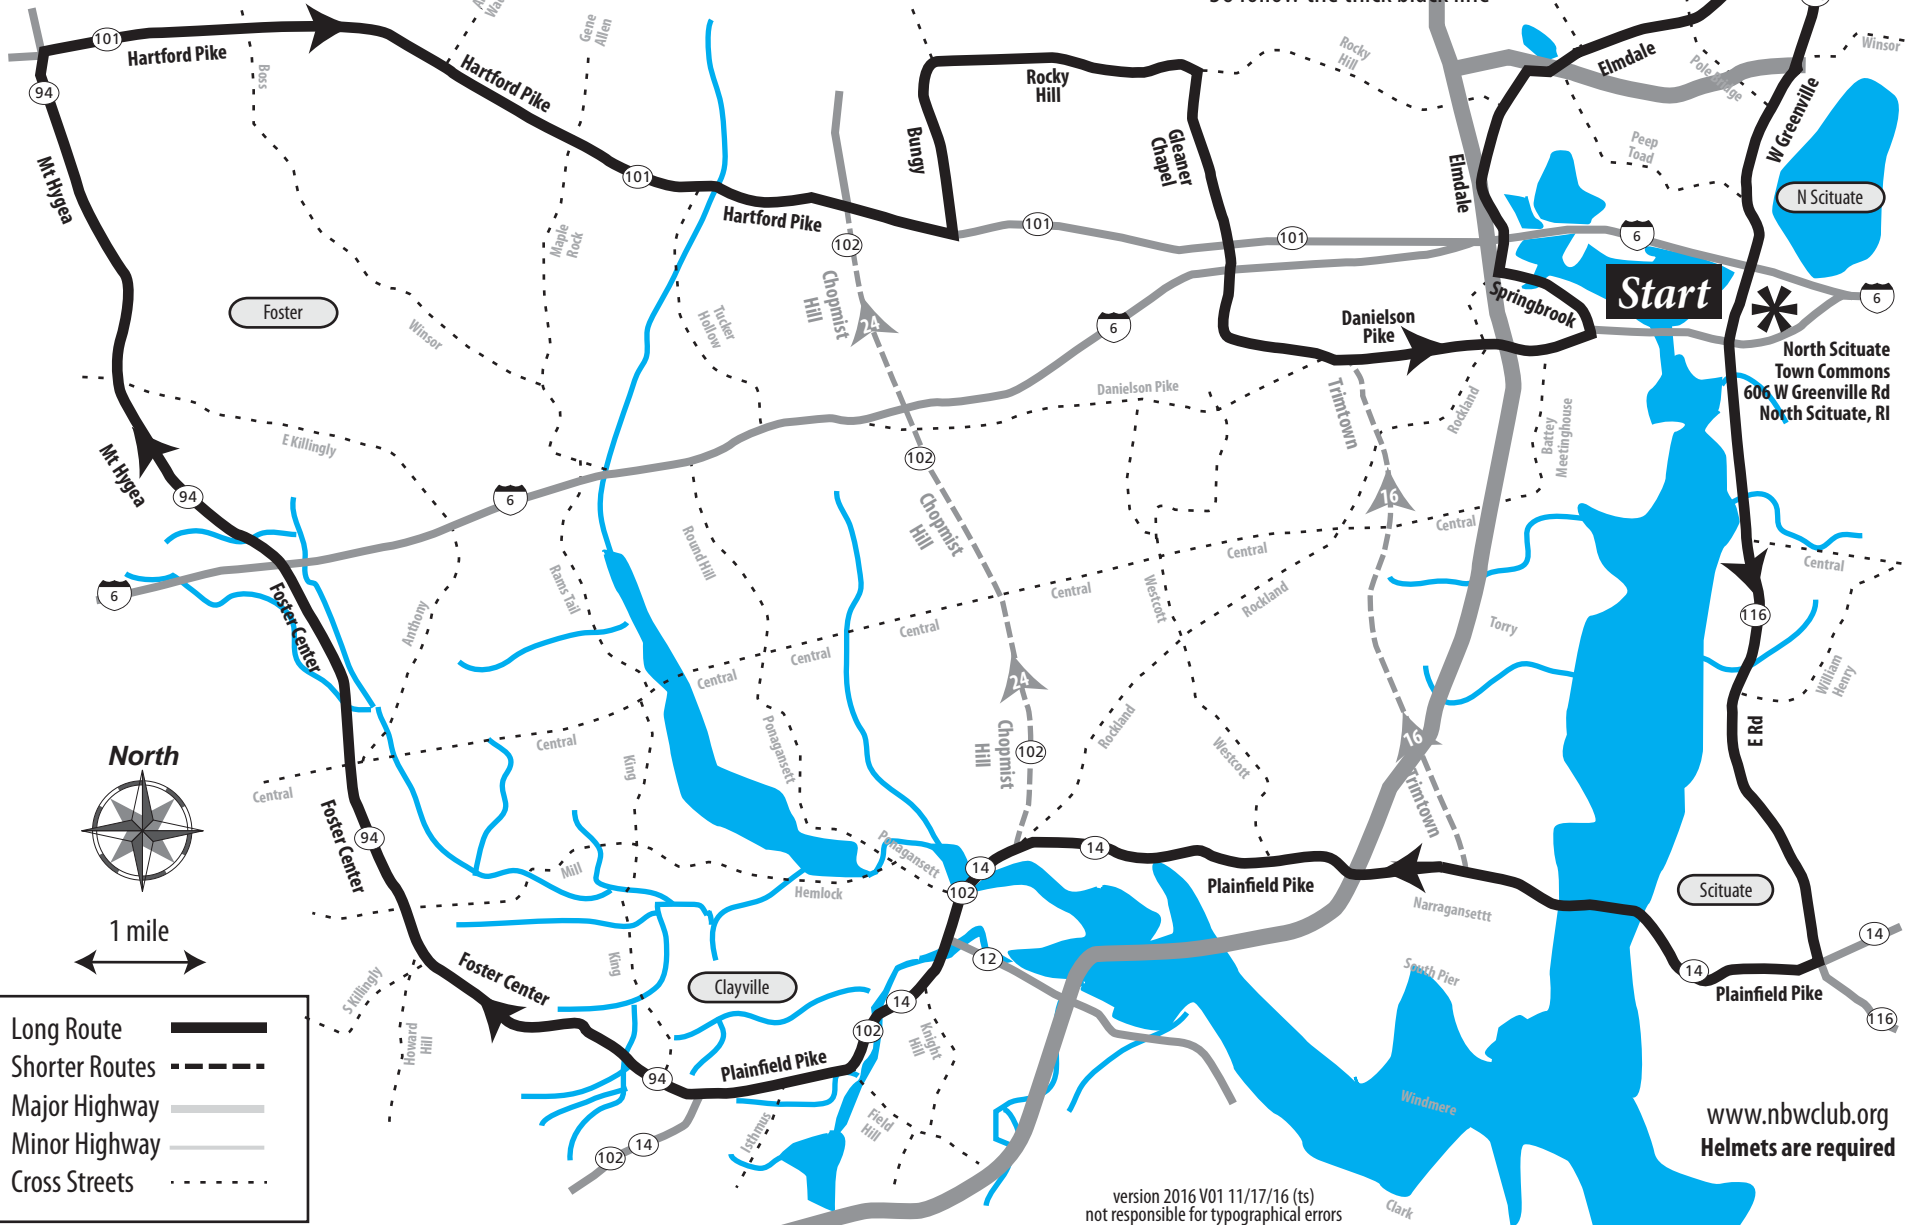

NBW

PO Box 40177
Providence, RI
02940

Narragansett Bay Wheelmen

NBW #086 Scituate Ponagansett

North Scituate - Scituate
Clayville - Foster
16, 24 & 34 Mile Rides

Splits:

16 splits at 5.7 miles, turning right onto Trimtown
24 splits at 8.1 miles, turning right onto Chopmist Rd
AKA Route 102 @ Crazy Corners

36 follow the thick black line

www.nbwclub.org
Helmets are required

version 2016 V01 11/17/16 (ts)
not responsible for typographical errors