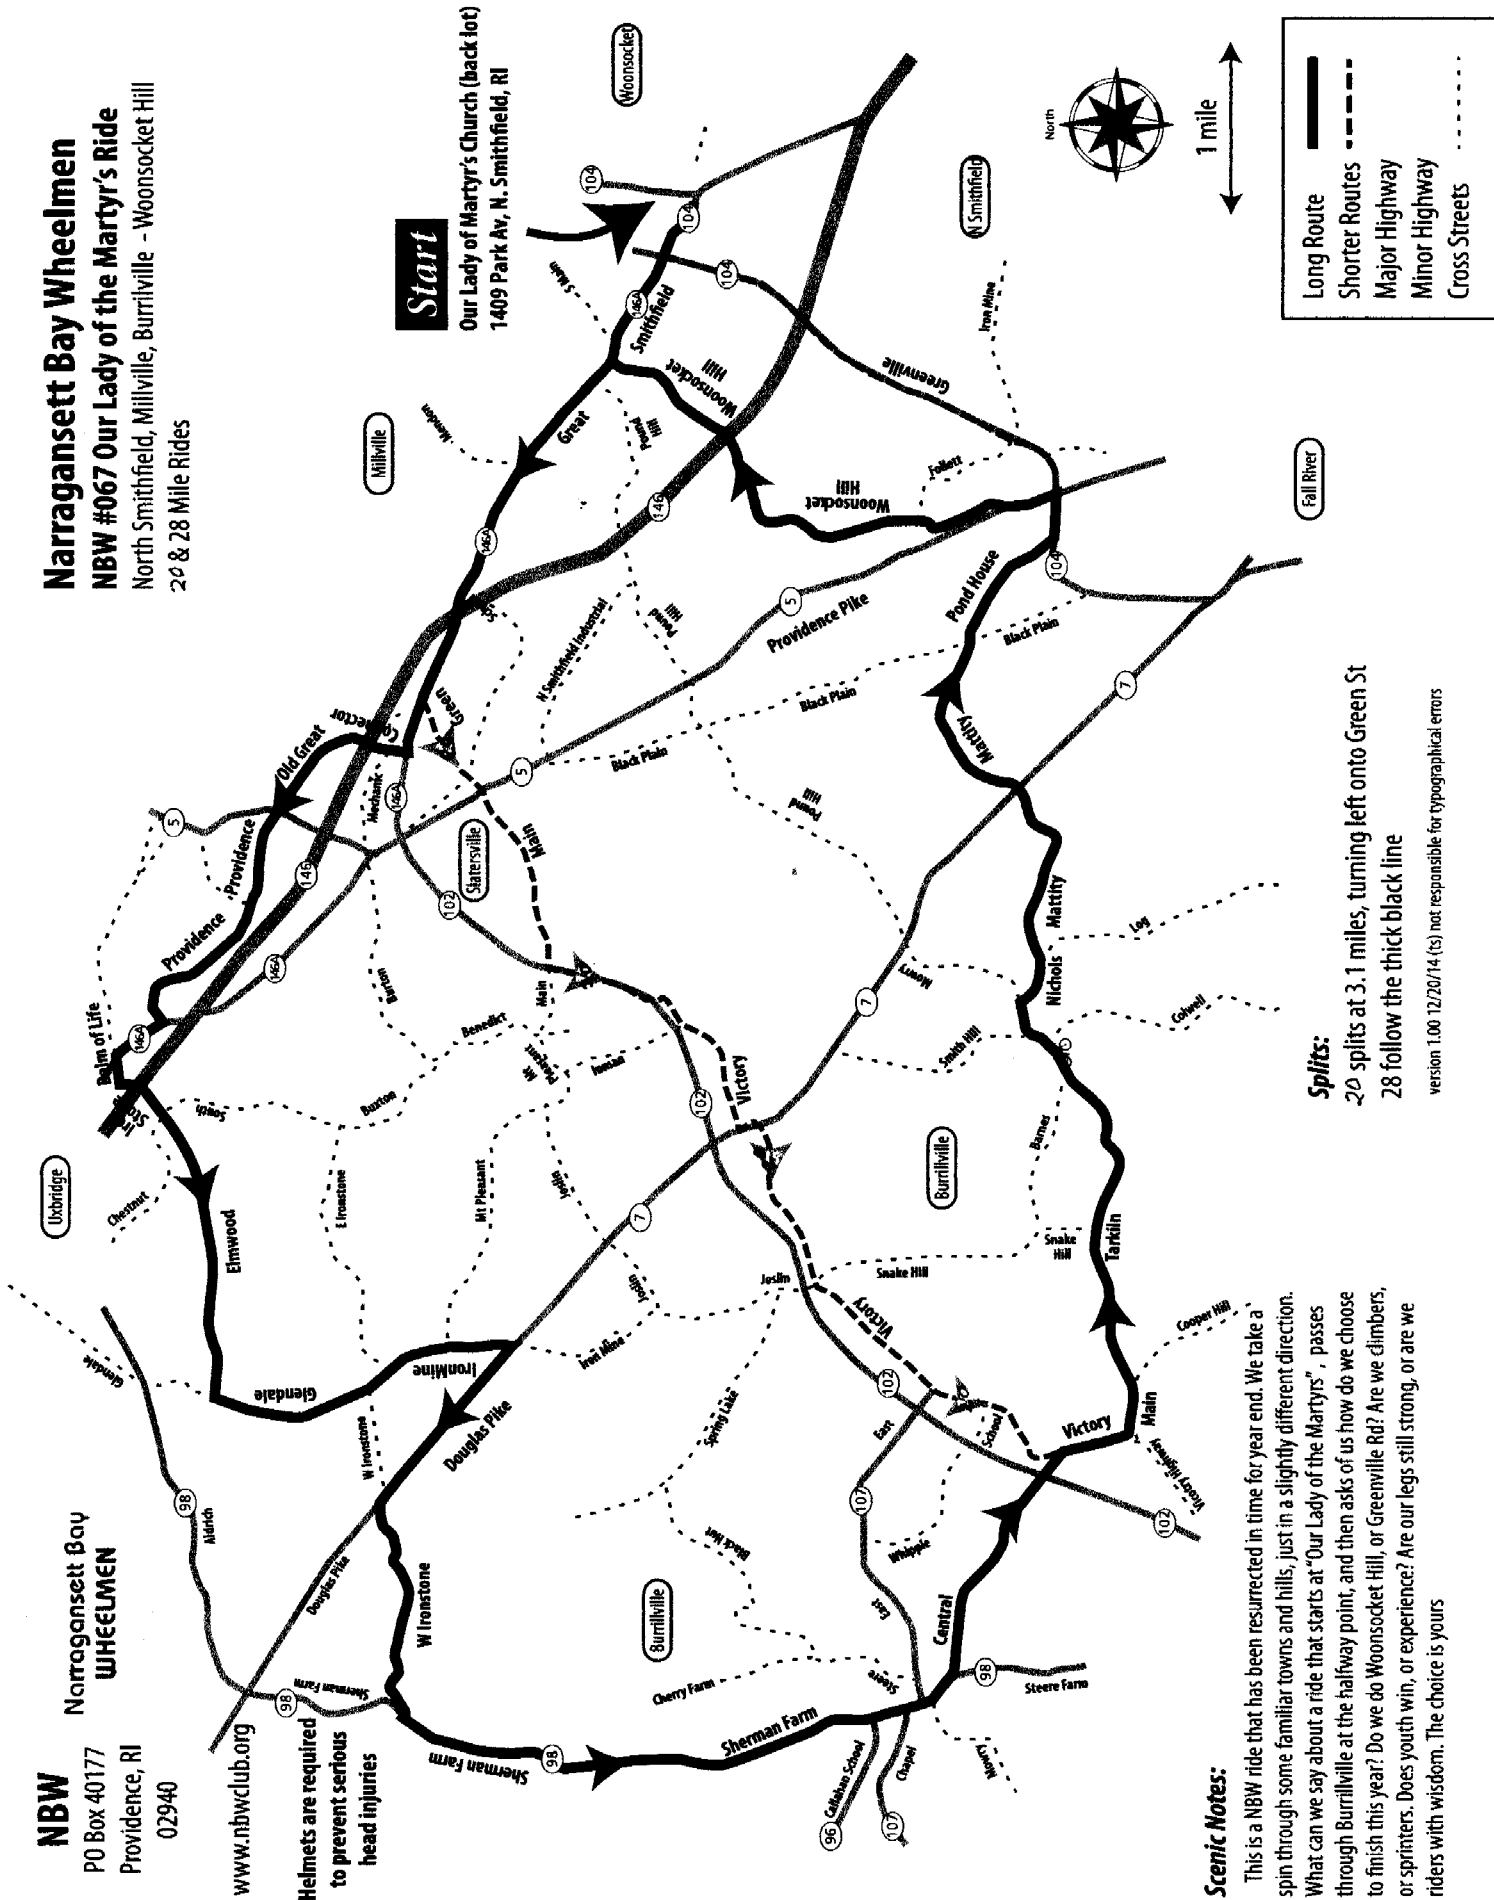

NBW

PO Box 40177
Providence, RI
02940

www.nbwclub.org

**Helmets are required
to prevent serious
head injuries**

Narragansett Bay WHEELMEN

Narragansett Bay Wheelmen NBW #067 Our Lady of the Martyr's Ride North Smithfield, Millville, Burrillville - Woonsocket Hill 20 & 28 Mile Rides

Start

Our Lady of Martyr's Church (back lot)
1409 Park Av, N. Smithfield, RI

Spits:

- 20 splits at 3.1 miles, turning left onto Green St
- 28 follow the thick black line

version 1.00 12/20/14 (ts) not responsible for topographical errors

Scenic Notes:

This is a NBW ride that has been resurrected in time for year end. We take a spin through some familiar towns and hills, just in a slightly different direction. What can we say about a ride that starts at "Our Lady of the Martyrs", passes through Burrillville at the halfway point, and then asks of us how do we choose to finish this year? Do we do Woonsocket Hill, or Greenville Rd? Are we climbers, or sprinters. Does youth win, or experience? Are our legs still strong, or are we riders with wisdom. The choice is yours