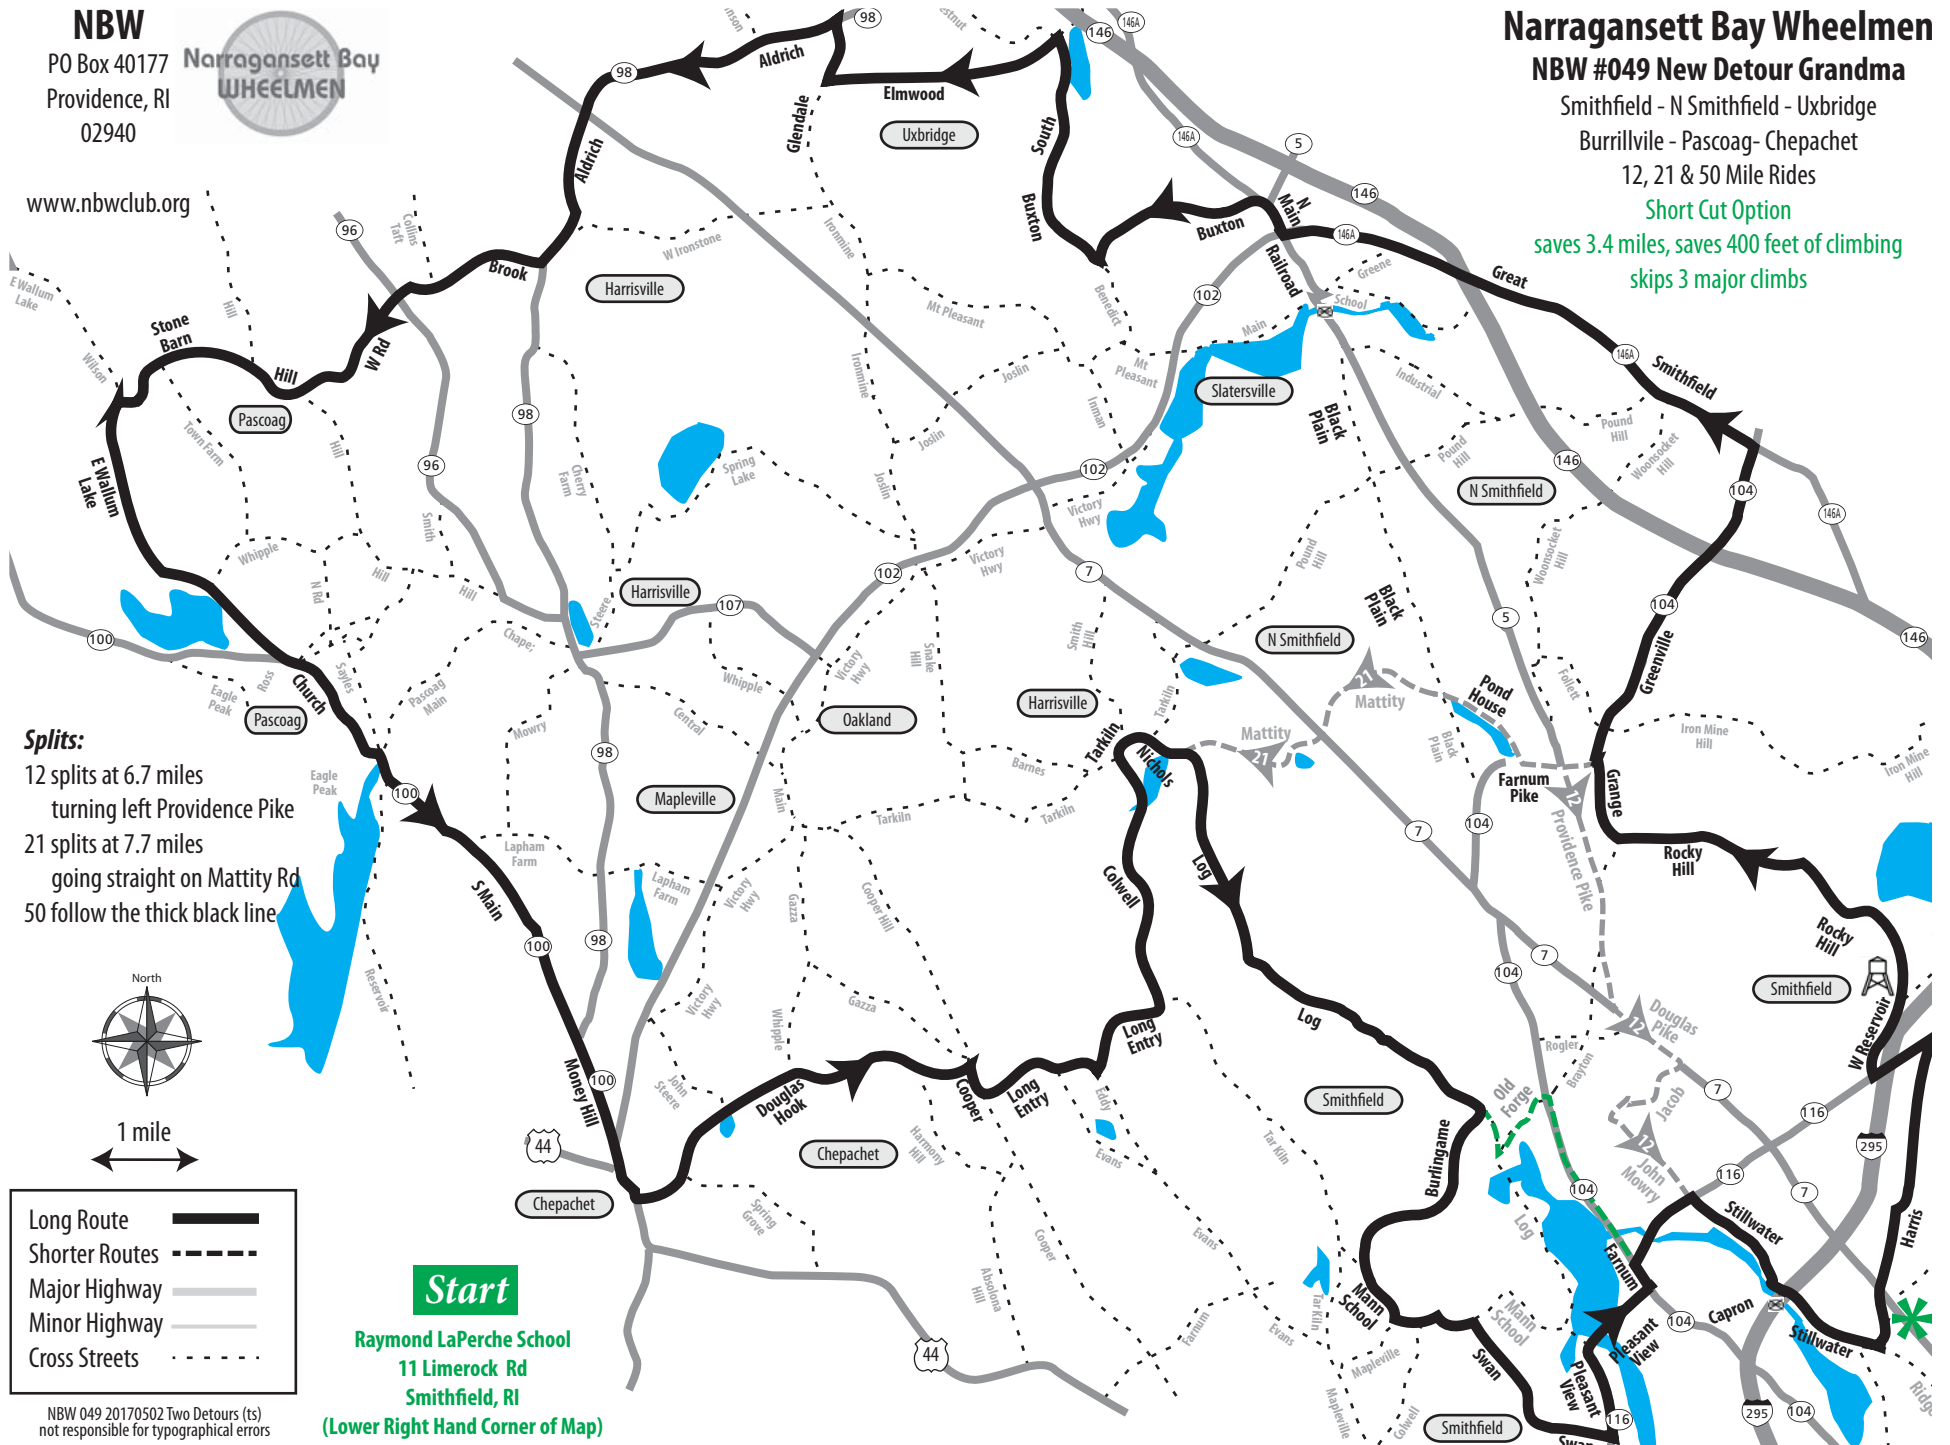

NBW

PO Box 40177
Providence, RI
02940

Narragansett Bay
WHEELMEN

www.nbwclub.org

Narragansett Bay Wheelmen

NBW #049 New Detour Grandma

Smithfield - N Smithfield - Uxbridge

Burrillville - Pascoag - Chepachet

12, 21 & 50 Mile Rides

Short Cut Option

saves 3.4 miles, saves 400 feet of climbing
skips 3 major climbs

Splits:

- 12 splits at 6.7 miles turning left Providence Pike
- 21 splits at 7.7 miles going straight on Mattity Rd
- 50 follow the thick black line

Long Route	—
Shorter Routes	- - - -
Major Highway	—
Minor Highway	—
Cross Streets	· · · ·

Start

Raymond LaPerche School
11 Limerock Rd
Smithfield, RI

(Lower Right Hand Corner of Map)

NBW 049 20170502 Two Detours (ts)
not responsible for typographical errors