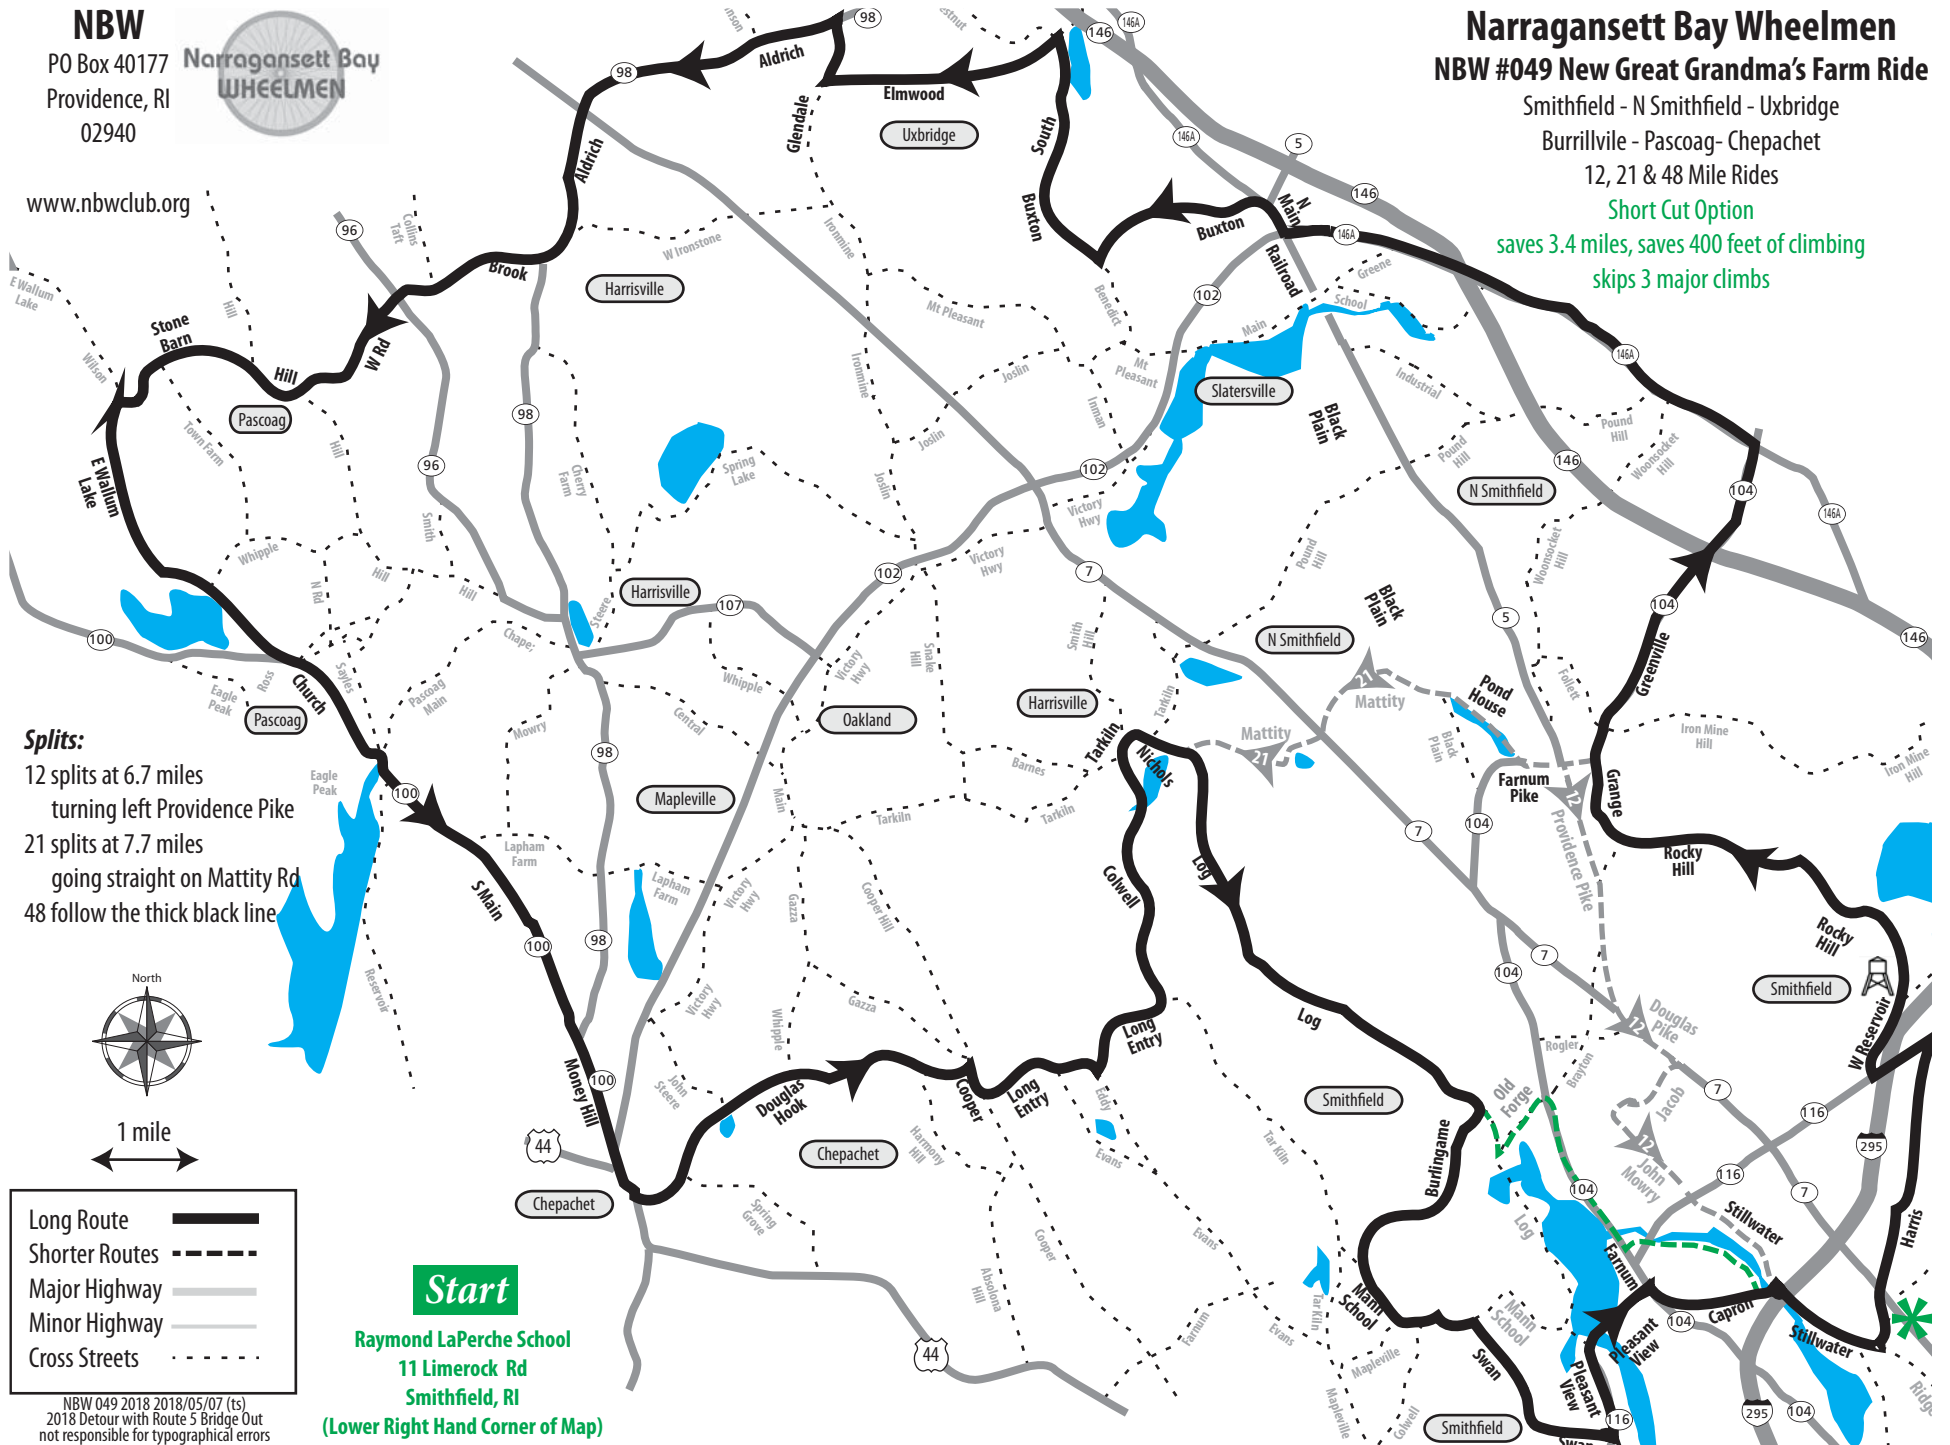

# Narragansett Bay Wheelmen NBW #049 New Great Grandma's Farm Ride

Smithfield - N Smithfield - Uxbridge  
Burrillville - Pascoag - Chepachet  
12, 21 & 48 Mile Rides

Short Cut Option  
saves 3.4 miles, saves 400 feet of climbing  
skips 3 major climbs

### Splits:

- 12 splits at 6.7 miles turning left Providence Pike
- 21 splits at 7.7 miles going straight on Mattity Rd
- 48 follow the thick black line

Long Route	
Shorter Routes	
Major Highway	
Minor Highway	
Cross Streets	

**Start**

Raymond LaPerche School  
11 Limerock Rd  
Smithfield, RI

(Lower Right Hand Corner of Map)

NBW 049 2018 2018/05/07 (ts)  
2018 Detour with Route 5 Bridge Out  
not responsible for typographical errors