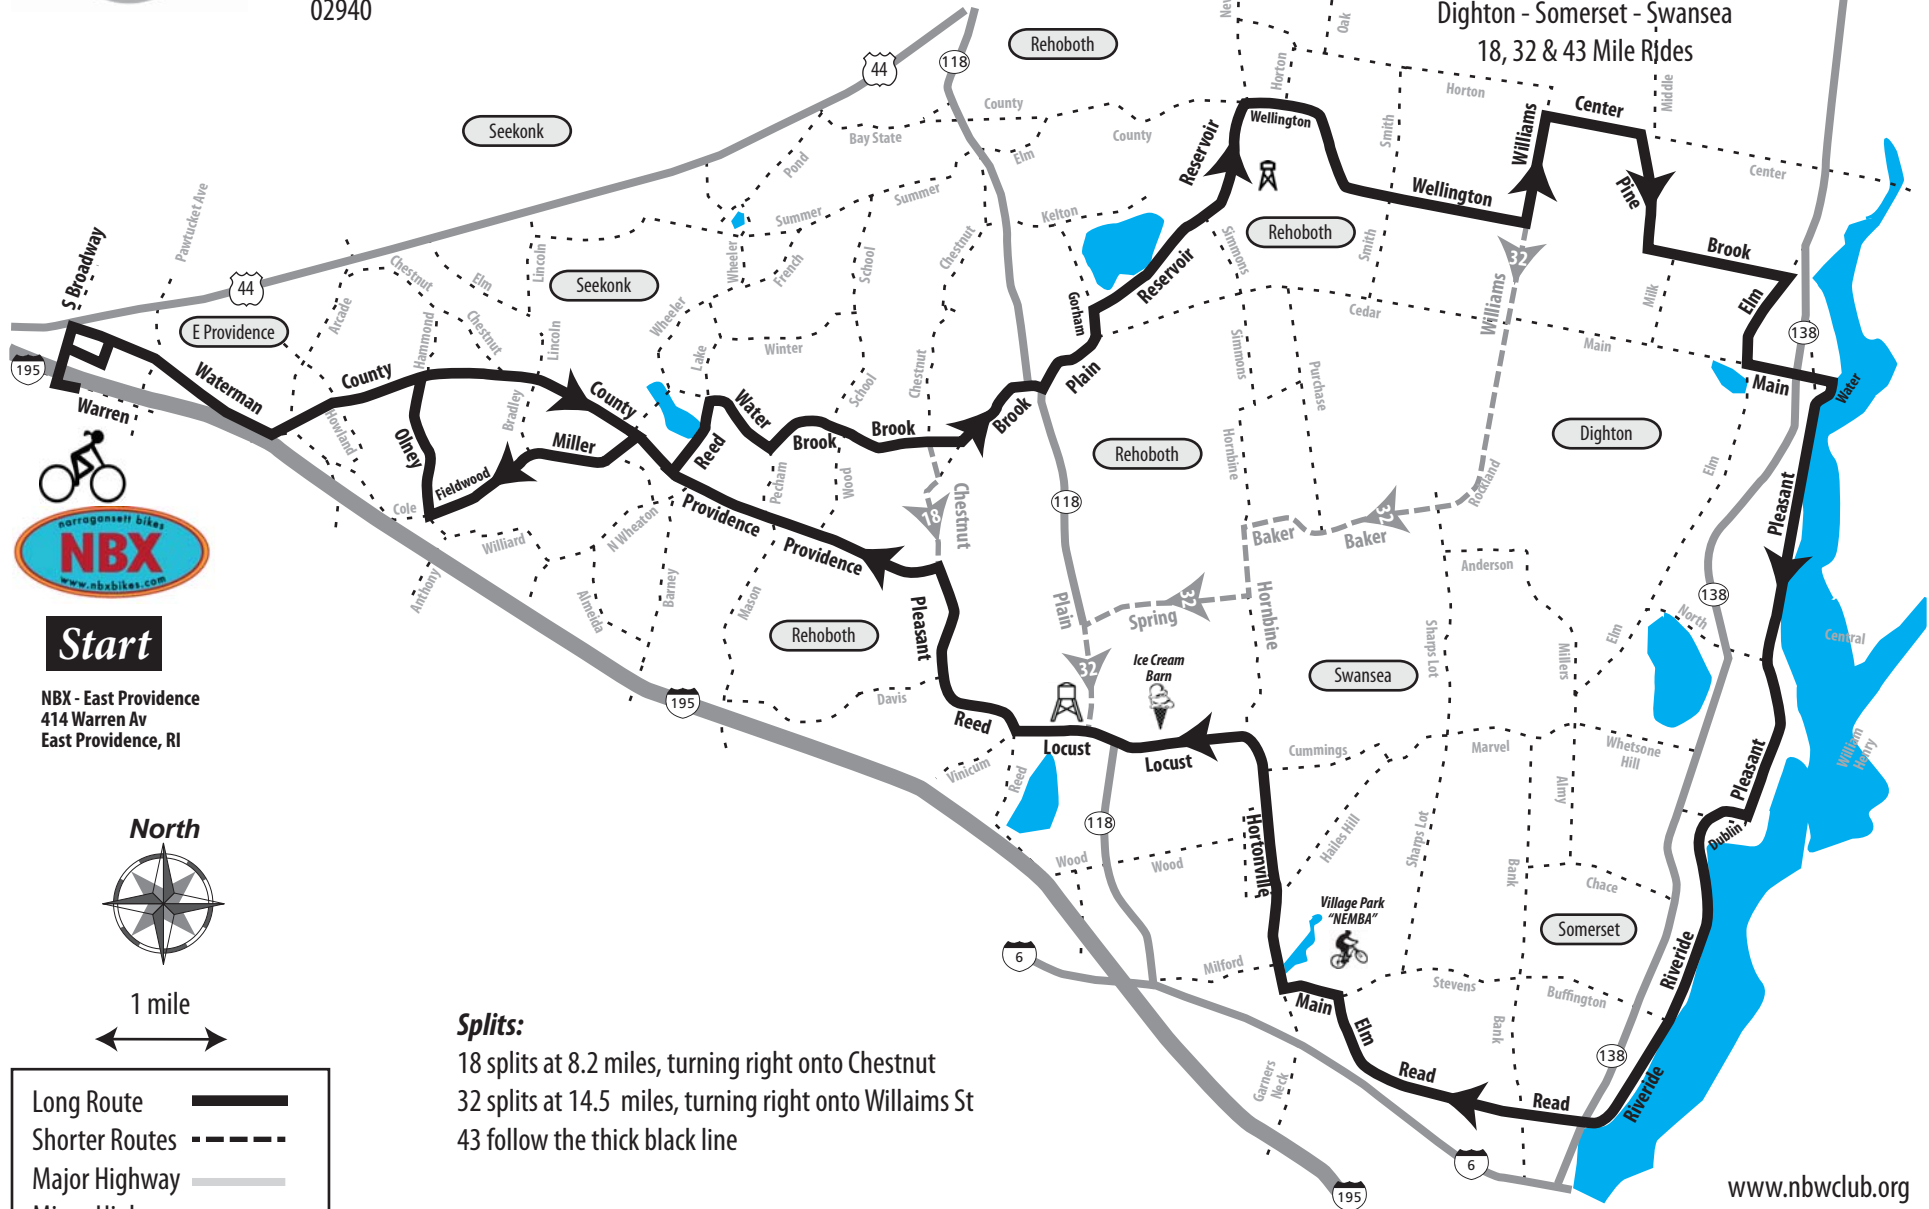

**NBW**

PO Box 40177  
Providence, RI  
02940

# Narragansett Bay Wheelmen

**NBW 028 NBX Spring Opener**

Providence - Seekonk - Rehoboth  
Dighton - Somerset - Swansea  
18, 32 & 43 Mile Rides

## Start

NBX - East Providence  
414 Warren Av  
East Providence, RI

1 mile  
↔

Long Route	—
Shorter Routes	- - - -
Major Highway	—
Minor Highway	—
Cross Streets	· · · · ·

### Splits:

18 splits at 8.2 miles, turning right onto Chestnut  
32 splits at 14.5 miles, turning right onto Willaims St  
43 follow the thick black line

www.nbwclub.org  
Helmets are required

version 2017 V01 02/28/17 (ts)  
not responsible for typographical errors